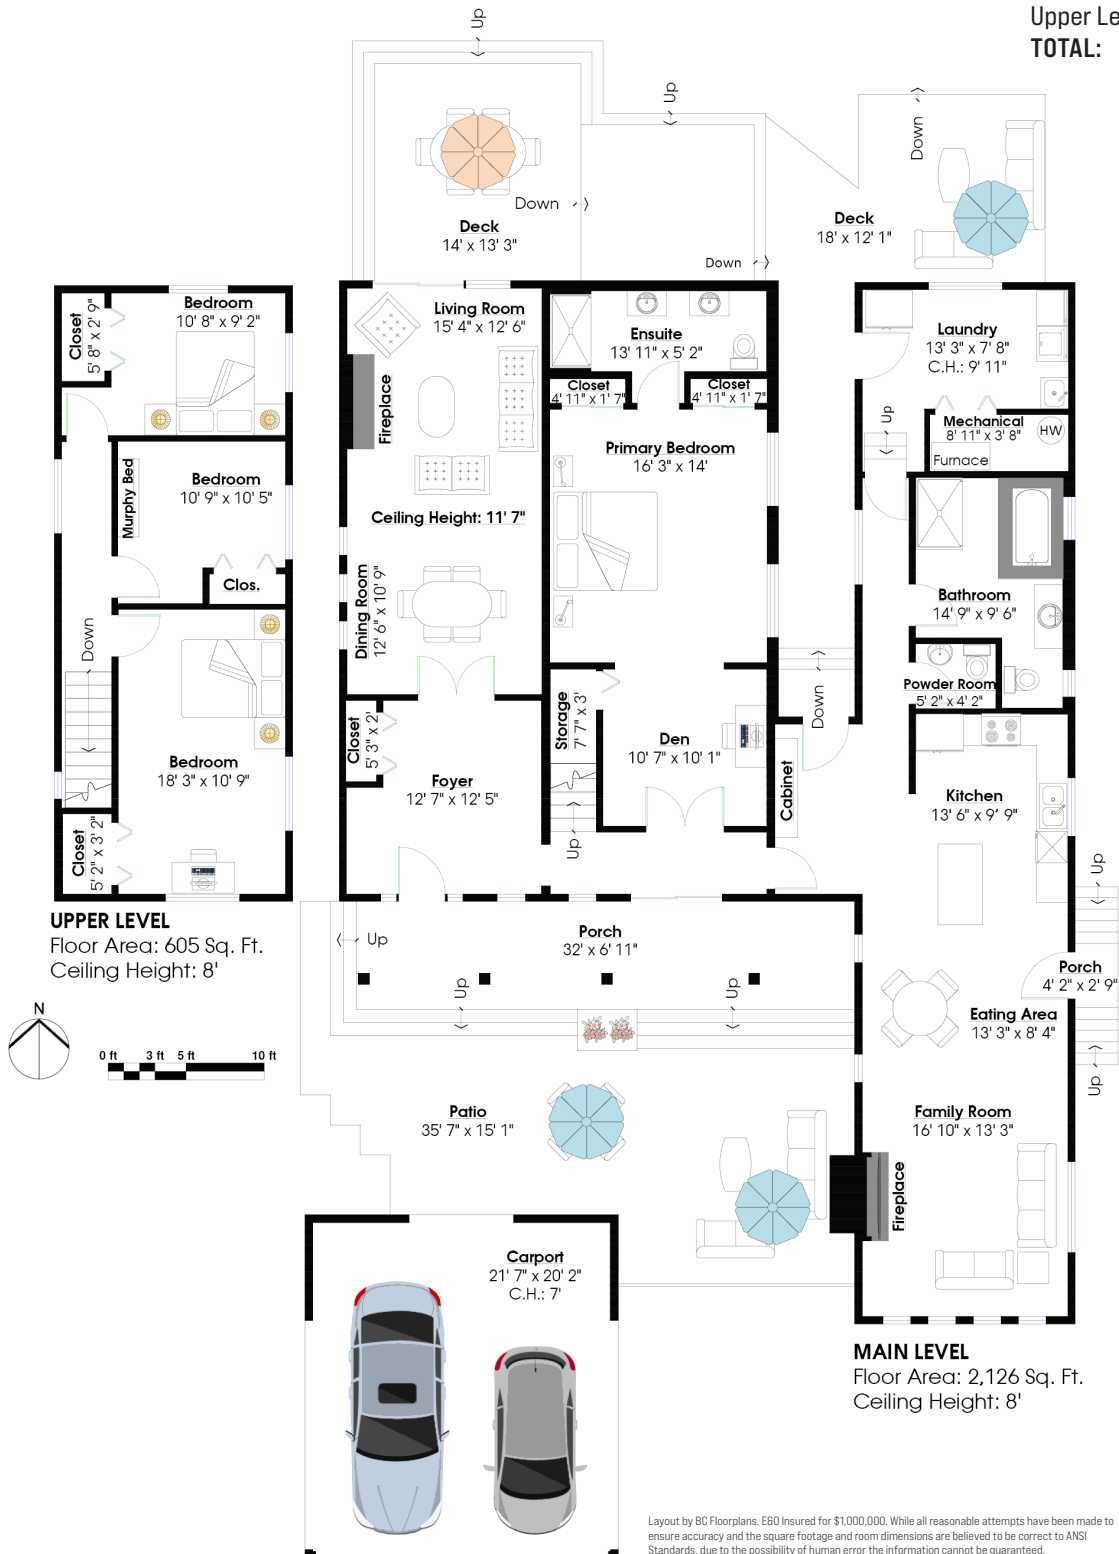

SQ/FT TOTALS

Main Level: 2,126 sq/ft
Upper Level: 605 sq/ft
TOTAL: 2,731 sq/ft