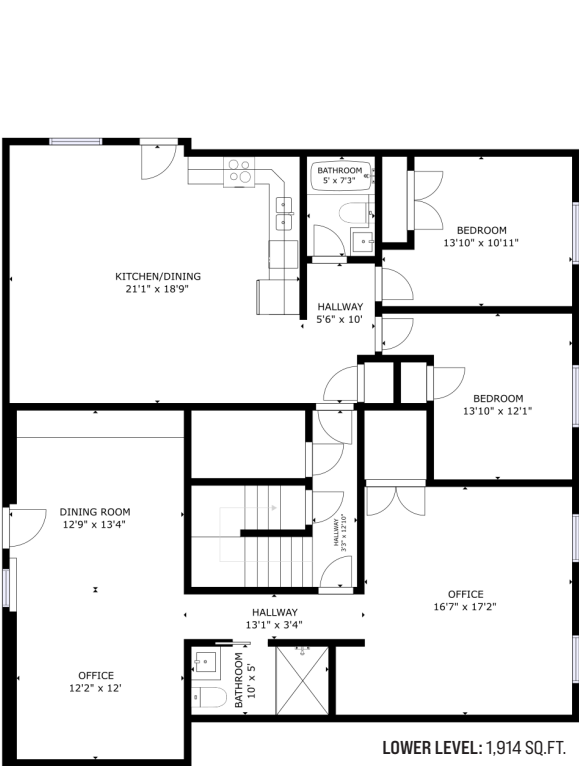

SQ/FT TOTALS **
 Main Level: 1,919 sq/ft
 Upper Level: 1,522 sq/ft
 Lower Level: 1,914 sq/ft
TOTAL: 5,355 sq/ft

**Square footage from approved building plans.
 Layout and measurements by Matterport are approximate and not guaranteed.
 Information should not be relied upon without independent verification.
 This communication is not intended to cause or induce breach of an existing agency agreement.