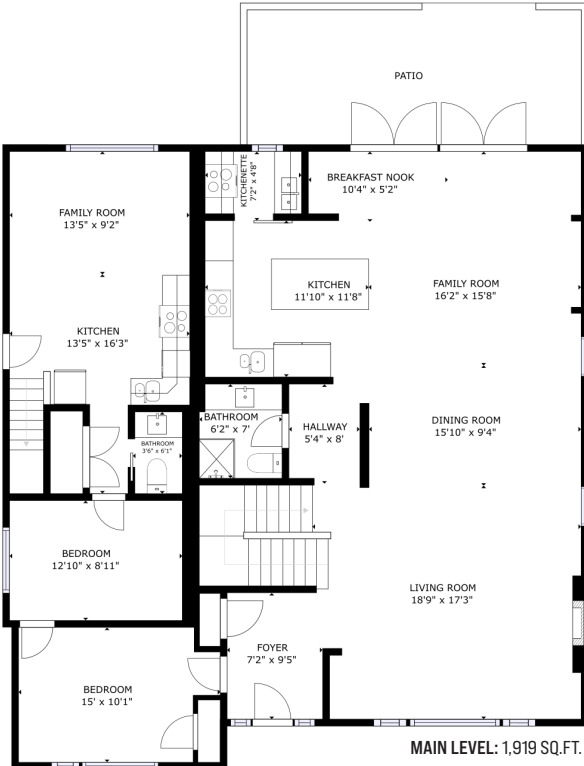

SQ/FT TOTALS **
 Main Level: 1,919 sq/ft
 Upper Level: 1,522 sq/ft
 Lower Level: 1,914 sq/ft
TOTAL: 5,355 sq/ft

**Square footage from approved building plans.
 Layout and measurements by Matterport are approximate and not guaranteed.
 Information should not be relied upon without independent verification.
 This communication is not intended to cause or induce breach of an existing agency agreement.