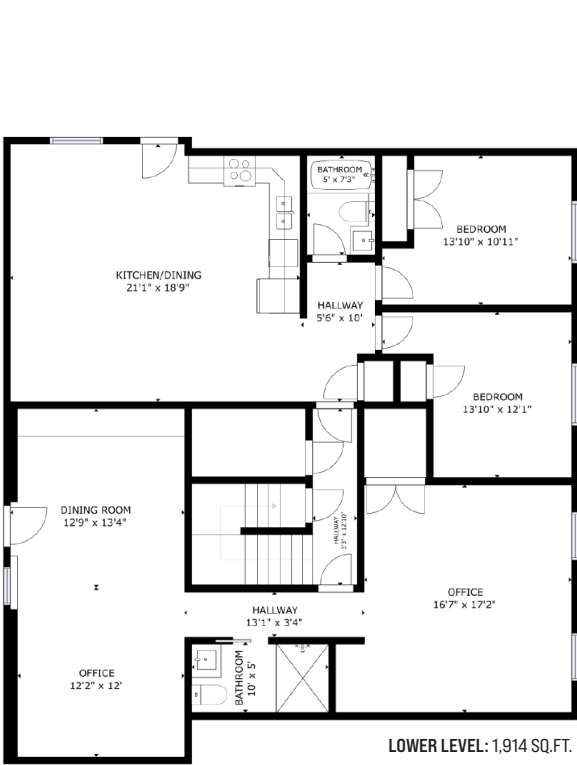

SQ/FT TOTALS **
 Main Level: 1,919 sq/ft
 Upper Level: 1,522 sq/ft
 Lower Level: 1,914 sq/ft
TOTAL: 5,355 sq/ft

**Square footage from approved building plans.
 Layout and measurements by Matterport are approximate and not guaranteed.
 Information should not be relied upon without independent verification.
 This communication is not intended to cause or induce breach of an existing agency agreement.