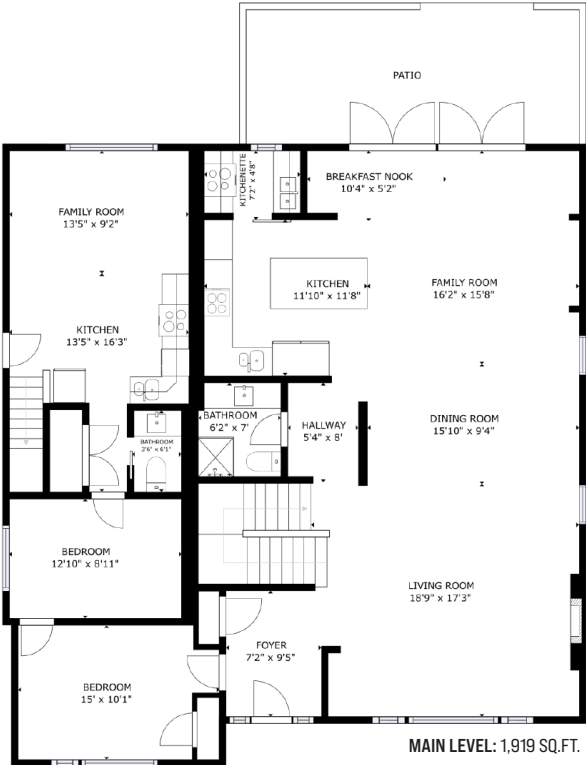

SQ/FT TOTALS **
 Main Level: 1,919 sq/ft
 Upper Level: 1,522 sq/ft
 Lower Level: 1,914 sq/ft
TOTAL: 5,355 sq/ft

**Square footage from approved building plans.
 Layout and measurements by Matterport are approximate and not guaranteed.
 Information should not be relied upon without independent verification.
 This communication is not intended to cause or induce breach of an existing agency agreement.