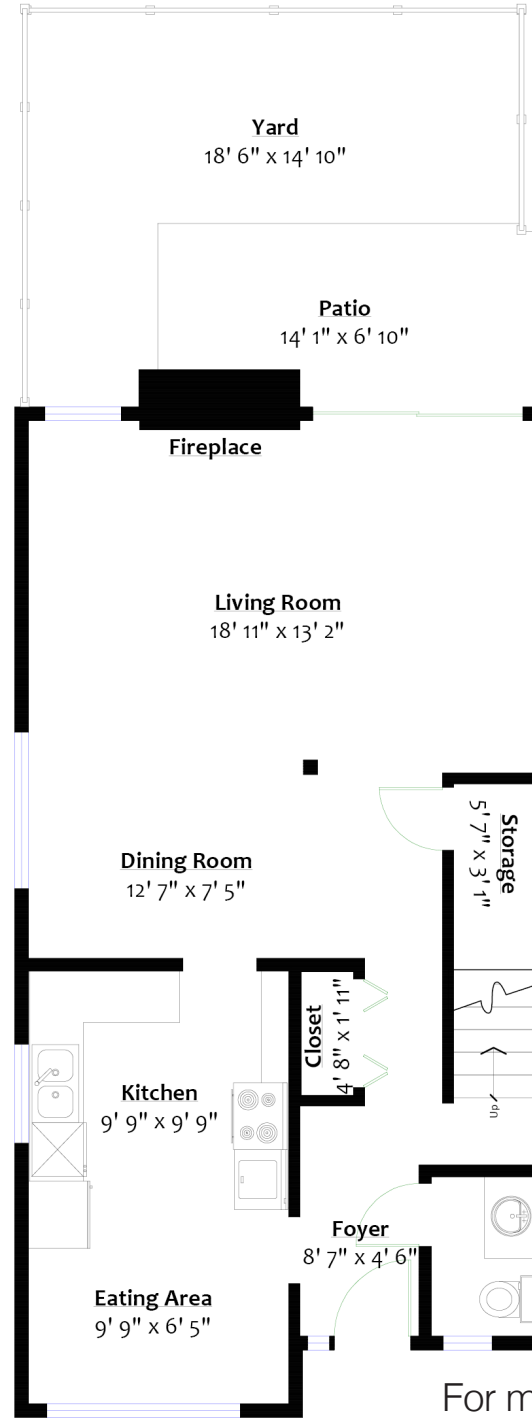

### SQ/FT

Main Level: 722 sq/ft    Yard: 279 sq/ft  
Upper Level: 764 sq/ft  
Total: 1,486 sq/ft

**UPPER LEVEL**  
Floor Area: 764 Sq. Ft.

**MAIN LEVEL**  
Floor Area: 722 Sq. Ft.

For more information  
Call **604 983 2518** or visit  
[RealEstateNorthShore.com](http://RealEstateNorthShore.com)