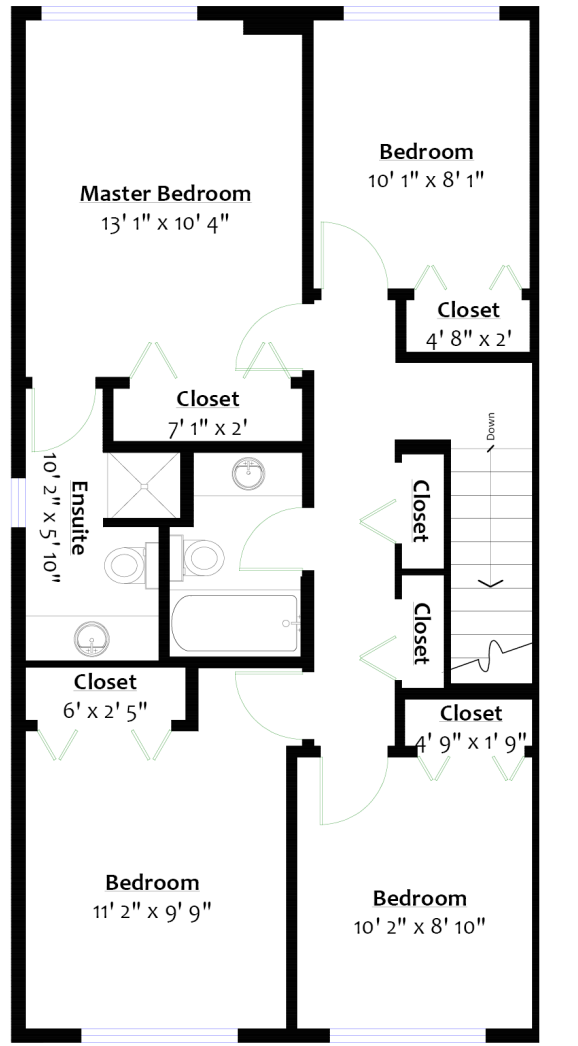

### SQ/FT

Main Level: 722 sq/ft    Yard: 279 sq/ft  
Upper Level: 764 sq/ft  
Total: 1,486 sq/ft

**UPPER LEVEL**  
Floor Area: 764 Sq. Ft.

**MAIN LEVEL**  
Floor Area: 722 Sq. Ft.

For more information  
Call **604 983 2518** or visit  
[RealEstateNorthShore.com](http://RealEstateNorthShore.com)