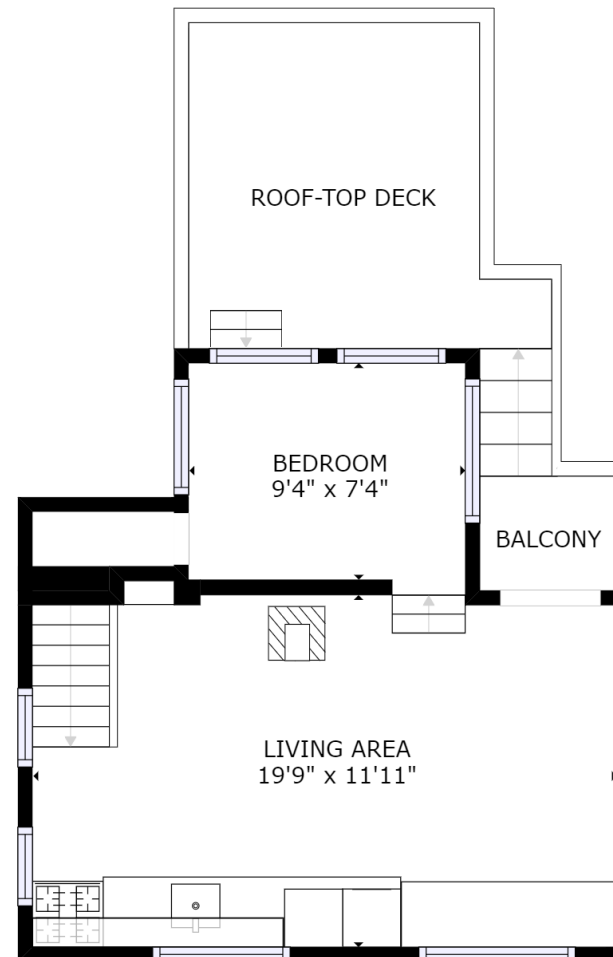

For more information
Call **604 983 2518** or visit
RealEstateNorthShore.com

CBH76 415 W ESPLANADE

Lower Lonsdale, North Vancouver

Layout created by Matterport.
Room measurements & dimensions are approximate and not guaranteed.
Information should not be relied upon without independent verification.
This communication is not intended to cause or induce breach of an existing agency agreement.