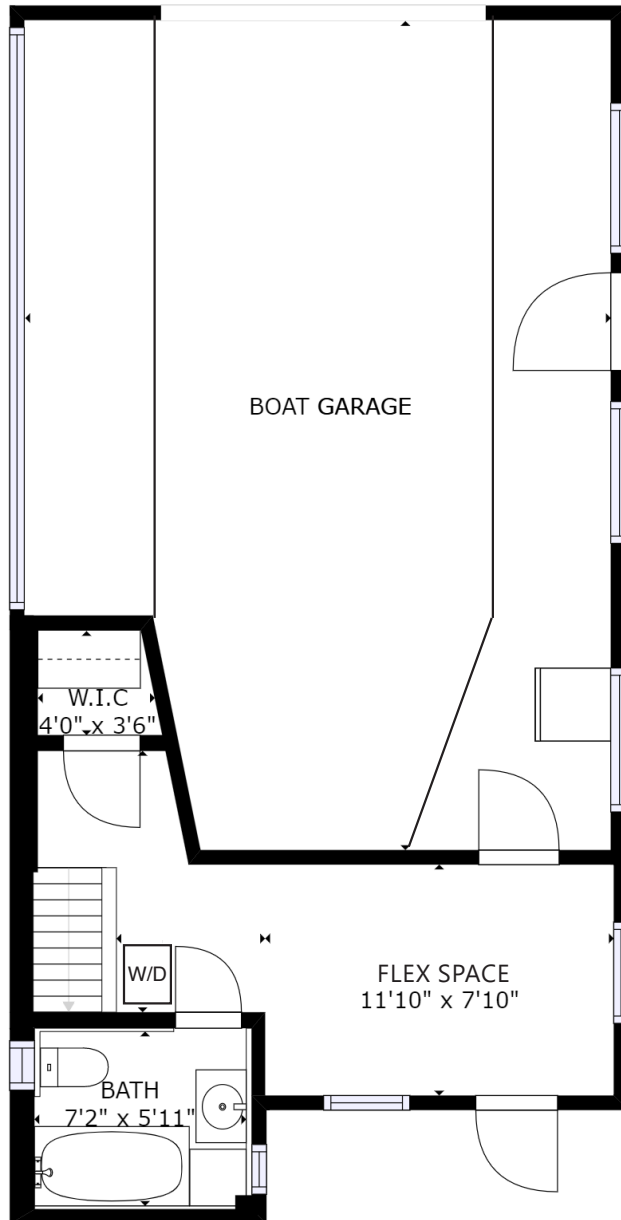

For more information
Call **604 983 2518** or visit
RealEstateNorthShore.com

CBH76 415 W ESPLANADE

Lower Lonsdale, North Vancouver

Layout created by Matterport.
Room measurements & dimensions are approximate and not guaranteed.
Information should not be relied upon without independent verification.
This communication is not intended to cause or induce breach of an existing agency agreement.