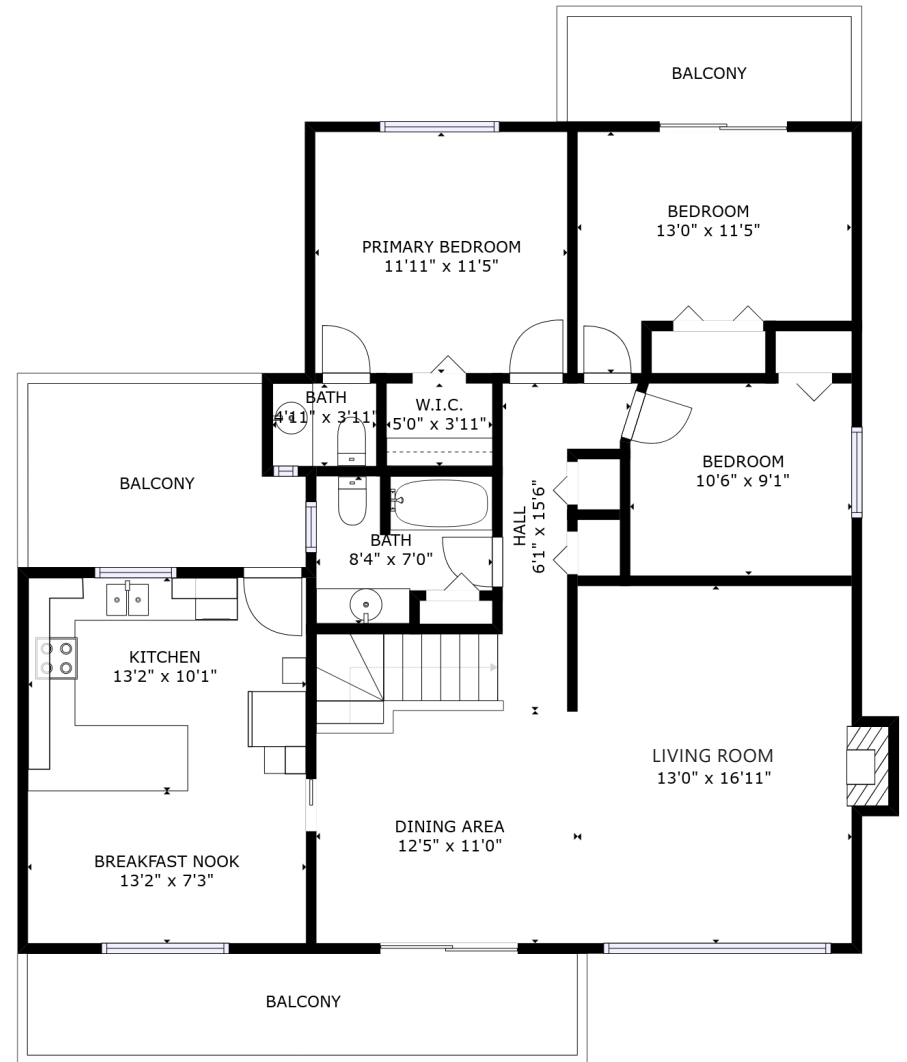

For more information
 Call **604 983 2518** or visit
RealEstateNorthShore.com

3495 UPTON ROAD
 Lynn Valley, North Vancouver

SQ/FT TOTALS

Entry Level: 978 sq/ft
 Main Level: 1,229 sq/ft
 Total: 2,207 sq/ft

ENTRY LEVEL: 978 SQ/FT

MAIN LEVEL: 1,229 SQ/FT

Layout, square footage, and measurements by Matterport.
 Square footage, room measurements, & dimensions are approximate and not guaranteed.
 Information should not be relied upon without independent verification.
 This communication is not intended to cause or induce breach of an existing agency agreement.