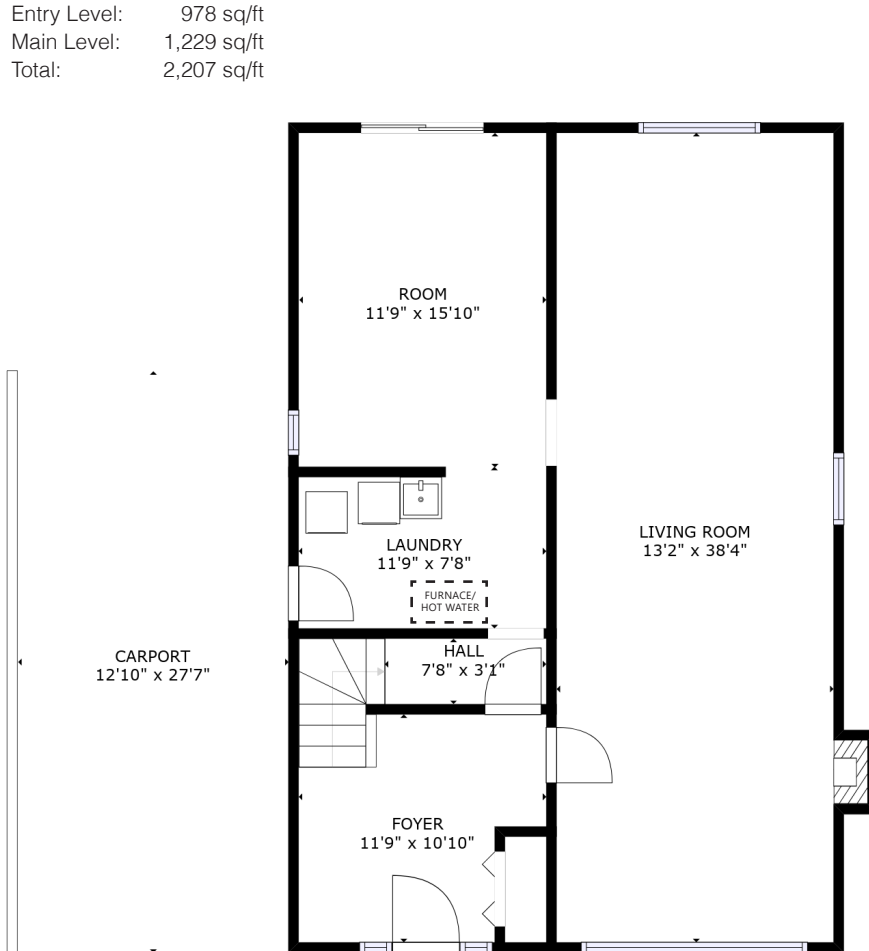

For more information
 Call **604 983 2518** or visit
RealEstateNorthShore.com

3495 UPTON ROAD
 Lynn Valley, North Vancouver

SQ/FT TOTALS

Entry Level: 978 sq/ft
 Main Level: 1,229 sq/ft
 Total: 2,207 sq/ft

ENTRY LEVEL: 978 SQ/FT

MAIN LEVEL: 1,229 SQ/FT

Layout, square footage, and measurements by Matterport.
 Square footage, room measurements, & dimensions are approximate and not guaranteed.
 Information should not be relied upon without independent verification.
 This communication is not intended to cause or induce breach of an existing agency agreement.