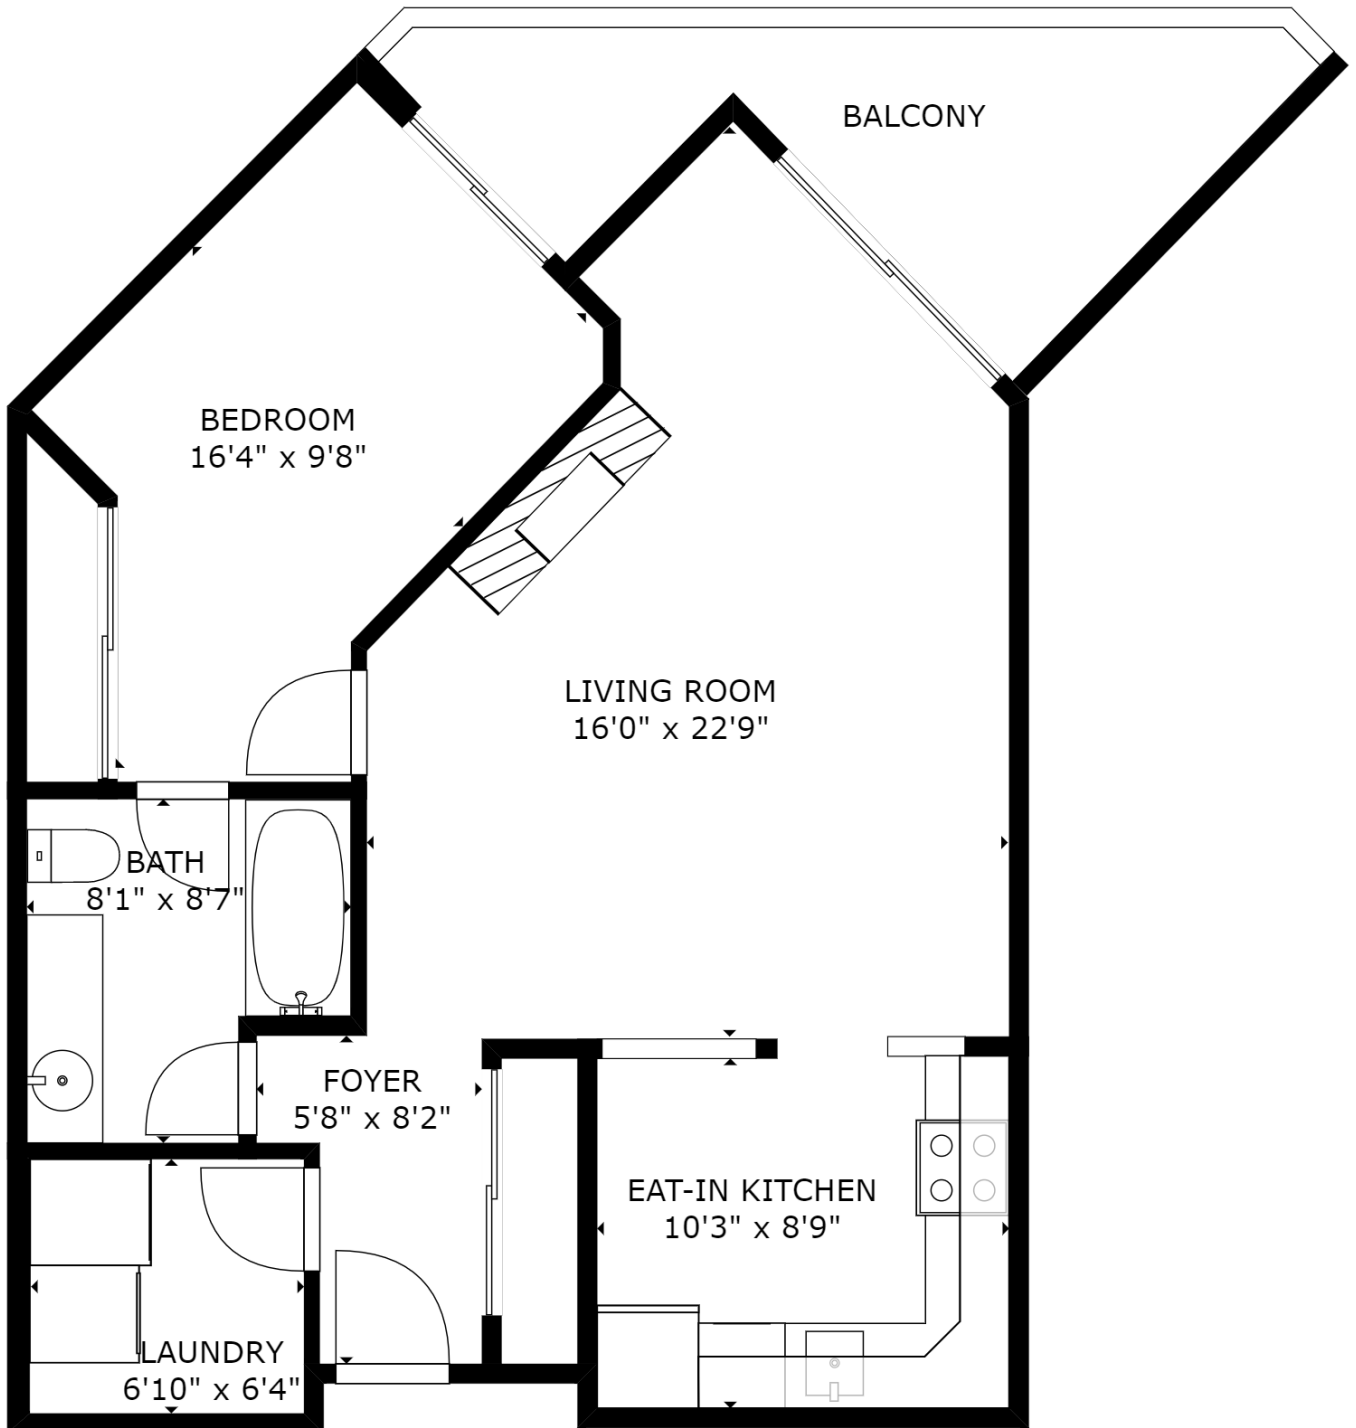

# 3209 33 CHESTERFIELD PLACE

Lower Lonsdale, North Vancouver

Layout by Matterport. Square footage, room measurements, & dimensions are approximate and not guaranteed. Information should not be relied upon without independent verification. This communication is not intended to cause or induce breach of an existing agency agreement.