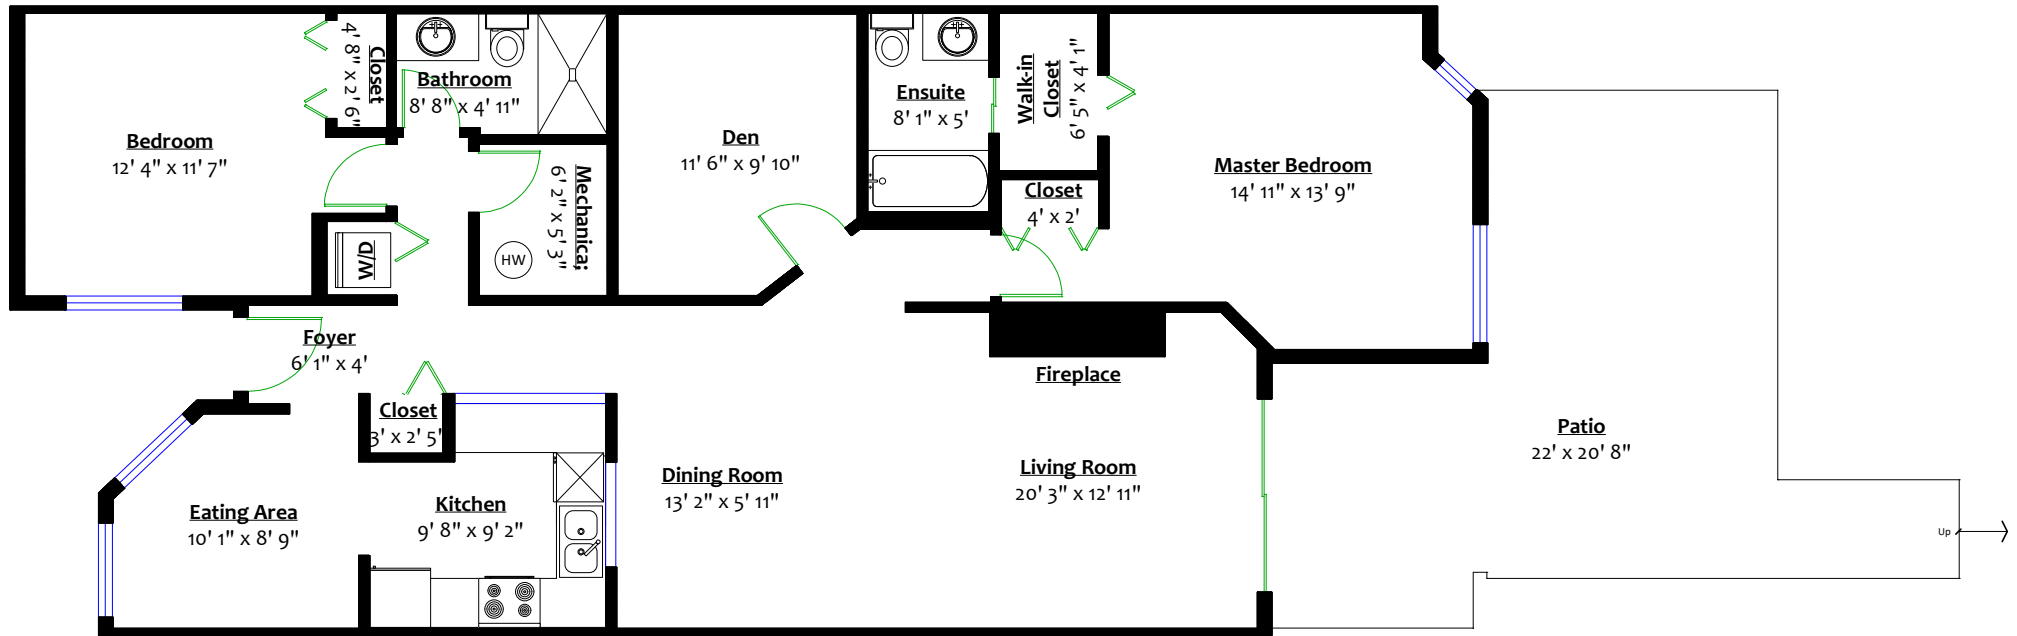

For more information
 Call 604 983 2518 or visit
RealEstateNorthShore.com

308-1000 BOWRON COURT

Roche Point, North Vancouver

SQ/FT

Main Level: 1,367 sq/ft
 Patio: 360 sq/ft

MAIN LEVEL
 Floor Area: 1,367 Sq. Ft.

Sq/ft & room measurements are approx. based on interior measurements to exterior walls by BC Floorplans. Information should not be relied upon without independent verification. This communication is not intended to cause or induce breach of an existing agency agreement.