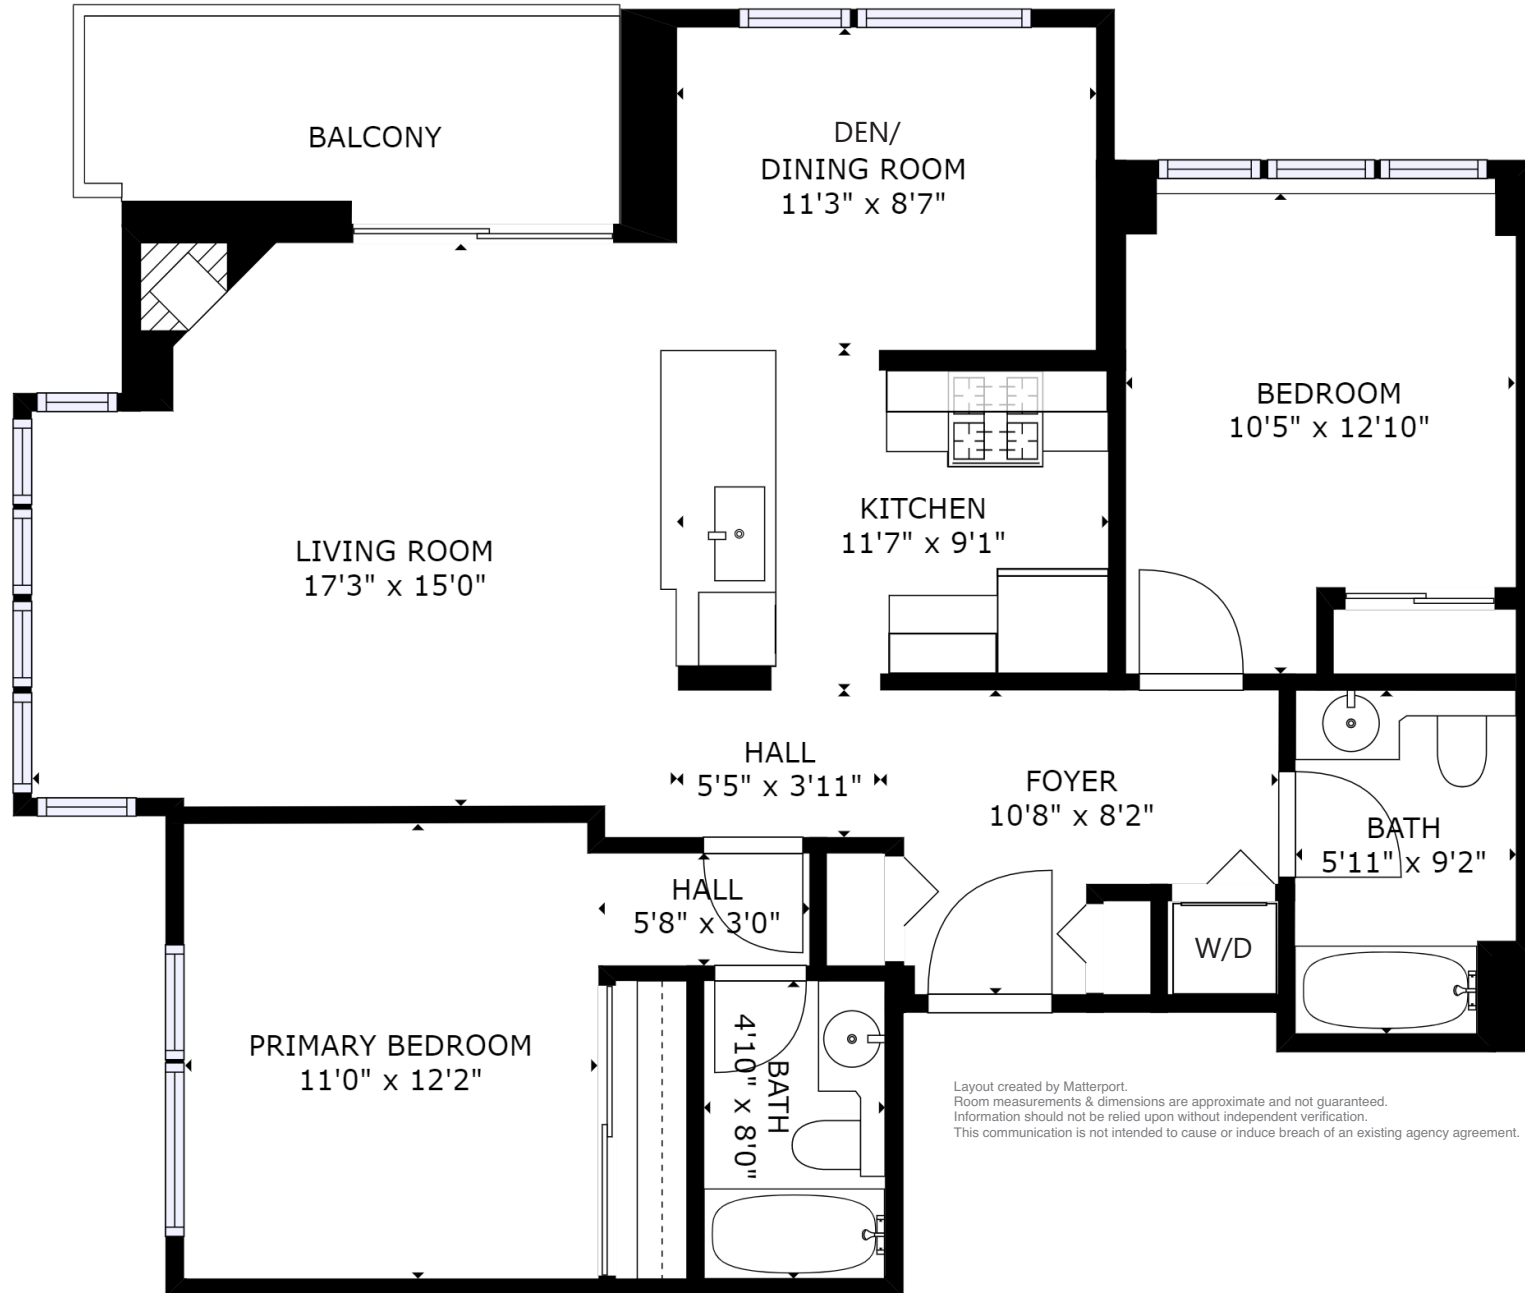

For more information  
Call [604 983 2518](tel:6049832518) or visit  
[RealEstateNorthShore.com](http://RealEstateNorthShore.com)

**302 120 WEST 16TH STREET**  
Central Lonsdale, North Vancouver

Layout created by Matterport.  
Room measurements & dimensions are approximate and not guaranteed.  
Information should not be relied upon without independent verification.  
This communication is not intended to cause or induce breach of an existing agency agreement.