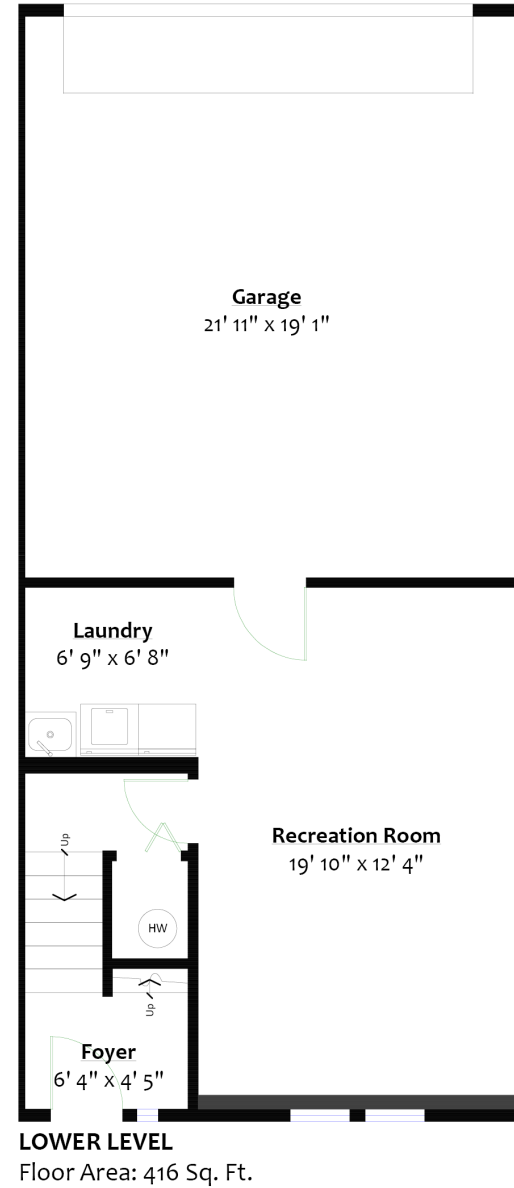

For more information
Call **604 983 2518** or visit
RealEstateNorthShore.com

3-229 EAST 8TH STREET

Central Lonsdale, North Vancouver

SQ/FT TOTALS

Main Level: 674 sq/ft
Upper Level: 714 sq/ft
Lower Level: 416 sq/ft
TOTAL 1,804sq/ft

Sq/ft & room measurements are approx. based on interior measurements to exterior walls by BC Floorplans. Information should not be relied upon without independent verification. This communication is not intended to cause or induce breach of an existing agency agreement.