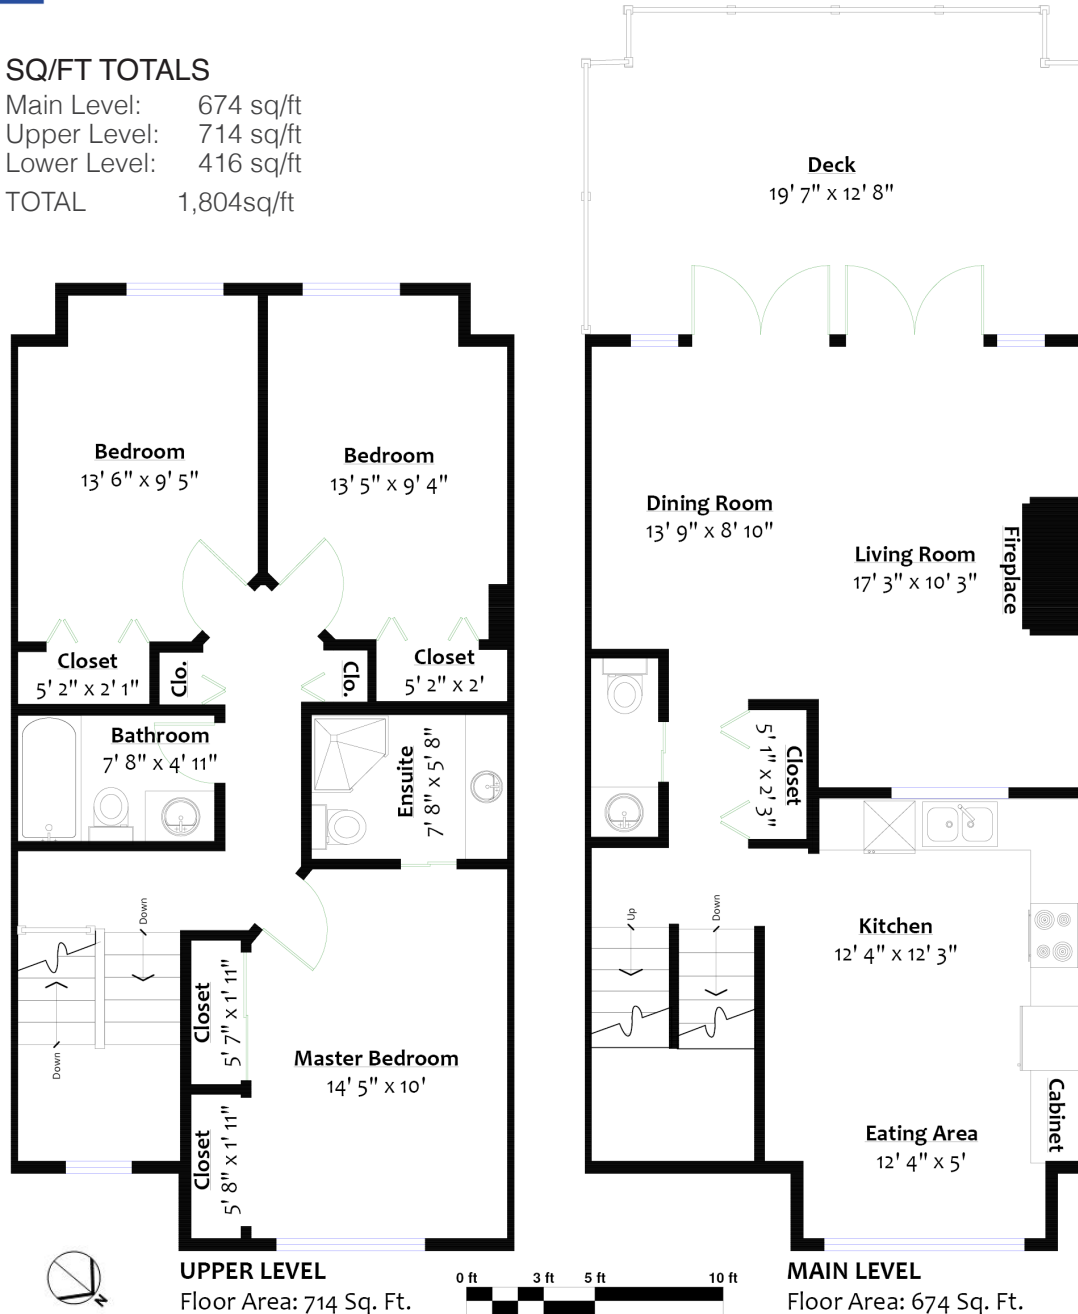

For more information
Call **604 983 2518** or visit
RealEstateNorthShore.com

3-229 EAST 8TH STREET

Central Lonsdale, North Vancouver

SQ/FT TOTALS

Main Level: 674 sq/ft
Upper Level: 714 sq/ft
Lower Level: 416 sq/ft
TOTAL 1,804sq/ft

Sq/ft & room measurements are approx. based on interior measurements to exterior walls by BC Floorplans. Information should not be relied upon without independent verification. This communication is not intended to cause or induce breach of an existing agency agreement.