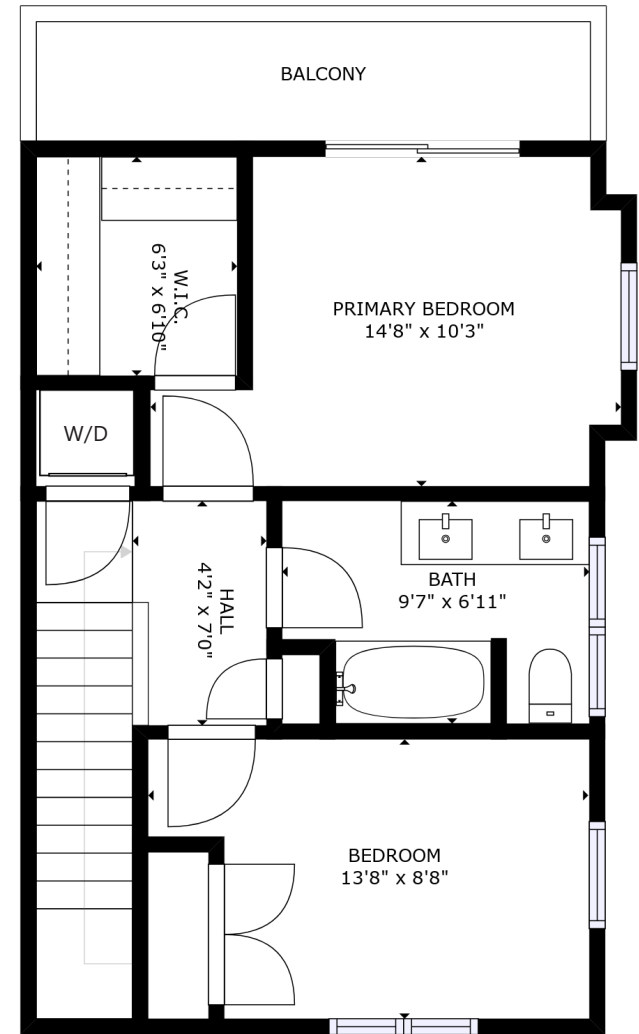

For more information
Call **604 983 2518** or visit
RealEstateNorthShore.com

24 3490 MT SEYMOUR PRKWY

Northlands, North Vancouver

SQ/FT TOTALS

Entry Level: 62 sq/ft
Main Level: 555 sq/ft
Upper Level: 512 sq/ft
Total: 1,129 sq/ft

Layout, square footage, and measurements by Matterport.
Square footage, room measurements, & dimensions are approximate and not guaranteed.
Information should not be relied upon without independent verification.
This communication is not intended to cause or induce breach of an existing agency agreement.