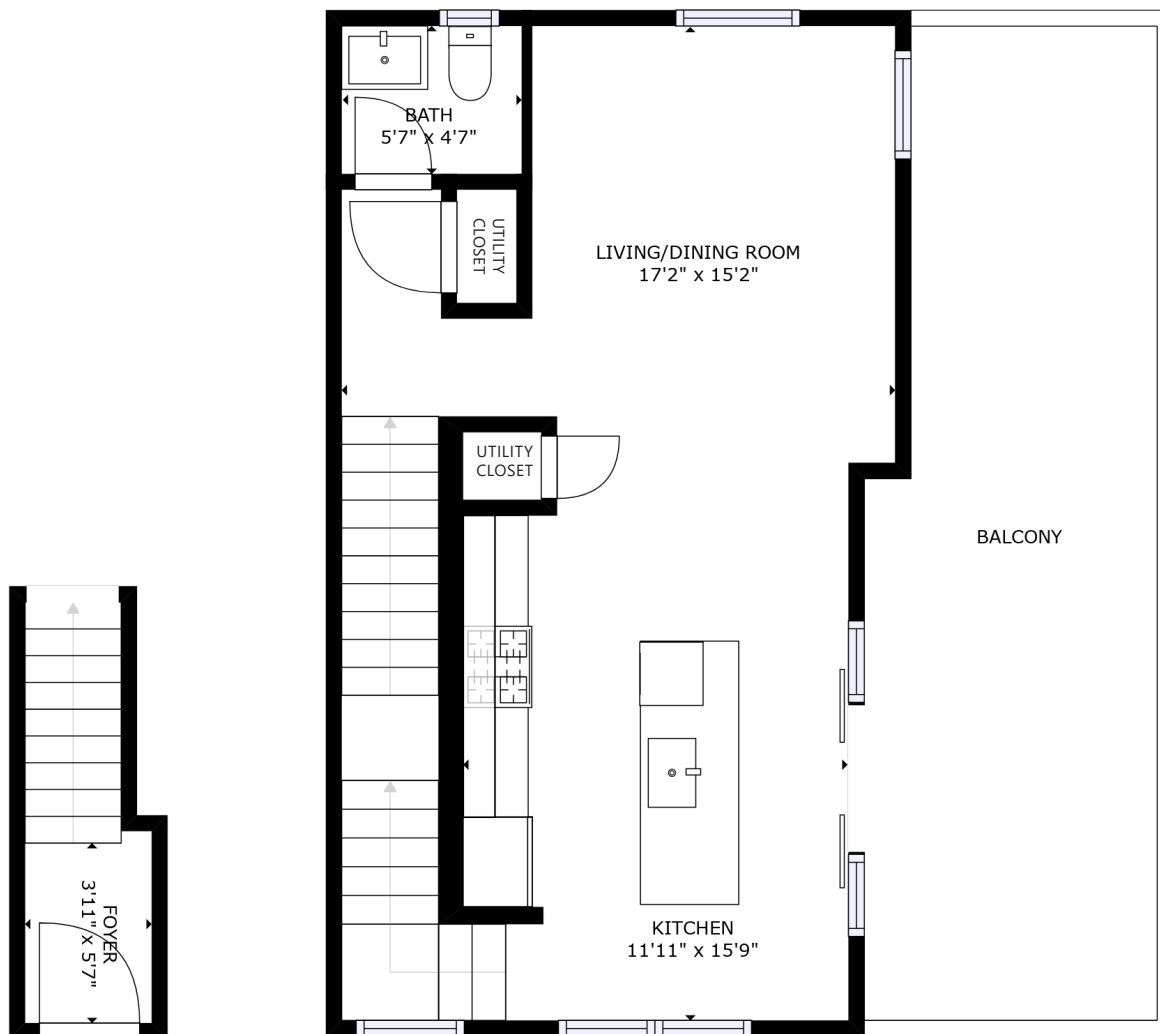

For more information
Call **604 983 2518** or visit
RealEstateNorthShore.com

24 3490 MT SEYMOUR PRKWY

Northlands, North Vancouver

SQ/FT TOTALS

Entry Level: 62 sq/ft
Main Level: 555 sq/ft
Upper Level: 512 sq/ft
Total: 1,129 sq/ft

Layout, square footage, and measurements by Matterport.
Square footage, room measurements, & dimensions are approximate and not guaranteed.
Information should not be relied upon without independent verification.
This communication is not intended to cause or induce breach of an existing agency agreement.