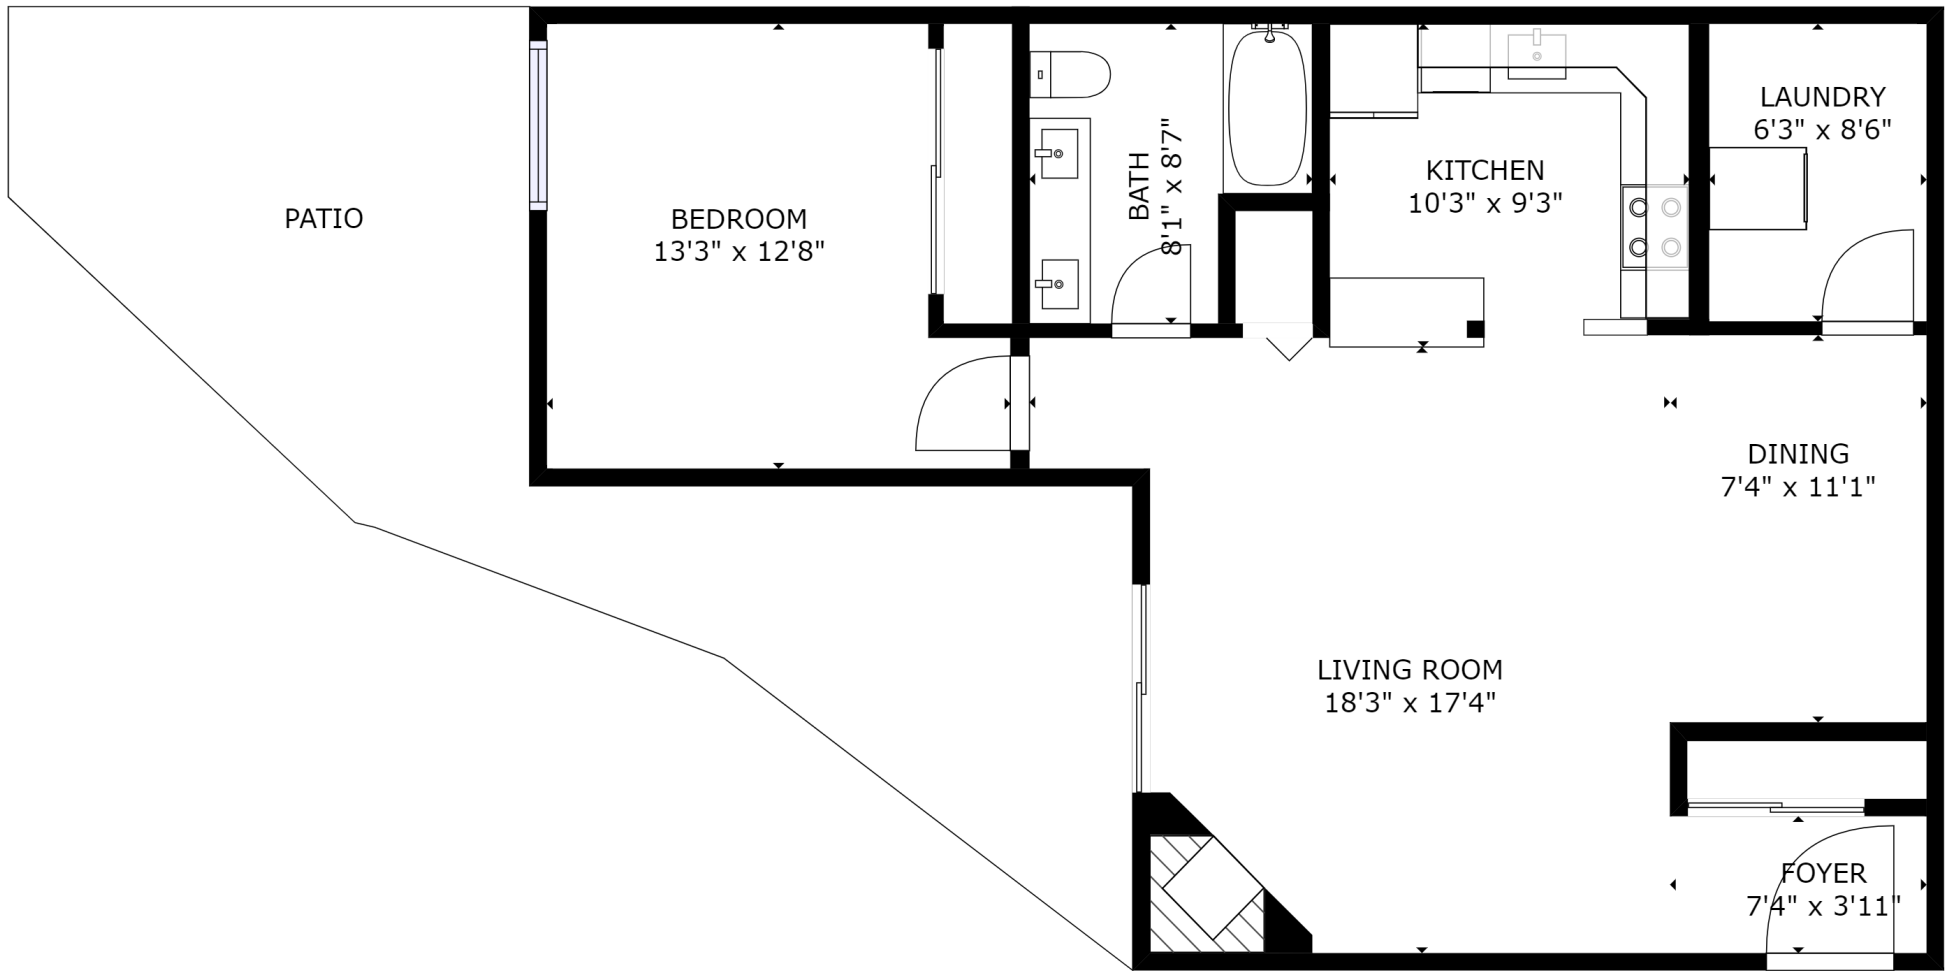

For more information
Call [604 983 2518](tel:6049832518) or visit
RealEstateNorthShore.com

2105 33 CHESTERFIELD PLACE

Lower Lonsdale, North Vancouver

Layout created by Matterport.
Square footage, room measurements, & dimensions are approximate and not guaranteed.
Information should not be relied upon without independent verification.
This communication is not intended to cause or induce breach of an existing agency agreement.