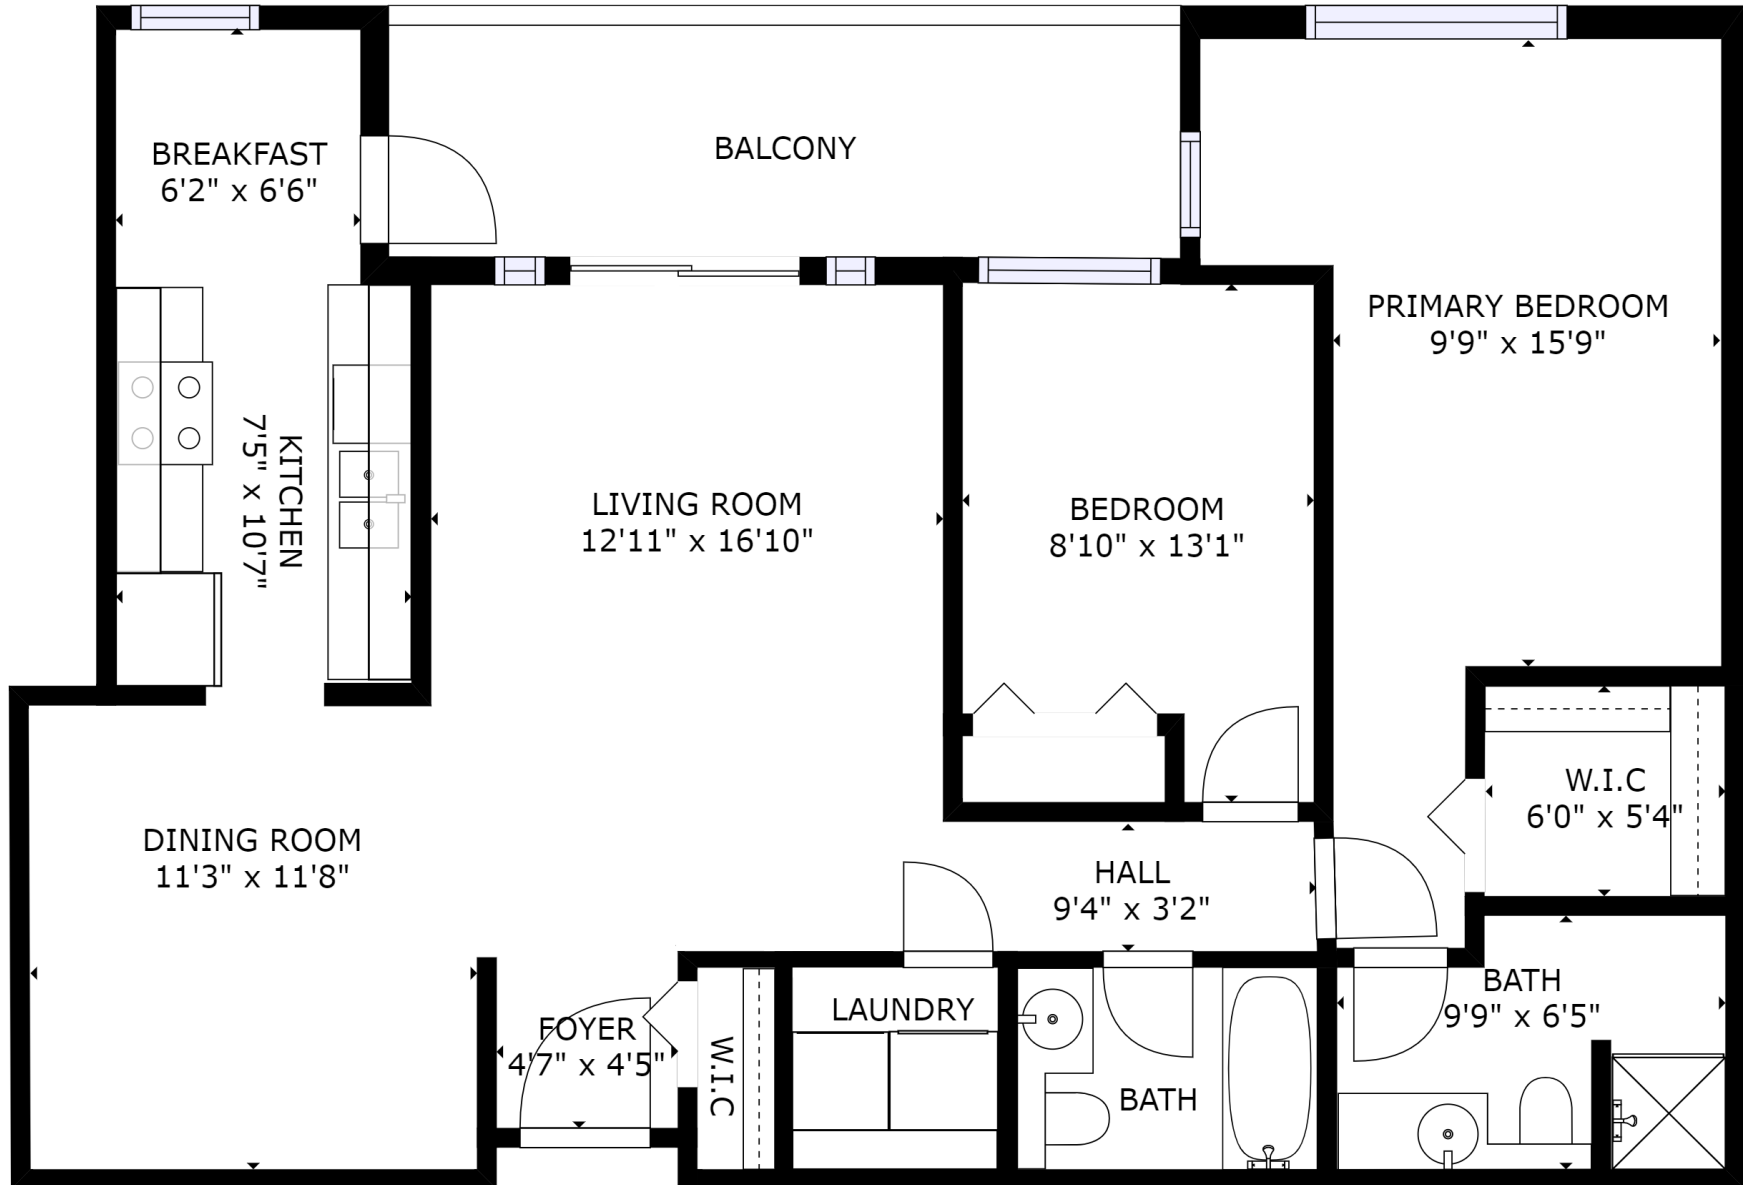

# 210 223 MOUNTAIN HIGHWAY

Lynn timer, North Vancouver

Layout created by Matterport.  
Room measurements & dimensions are approximate and not guaranteed.  
Information should not be relied upon without independent verification.  
This communication is not intended to cause or induce breach of an existing agency agreement.