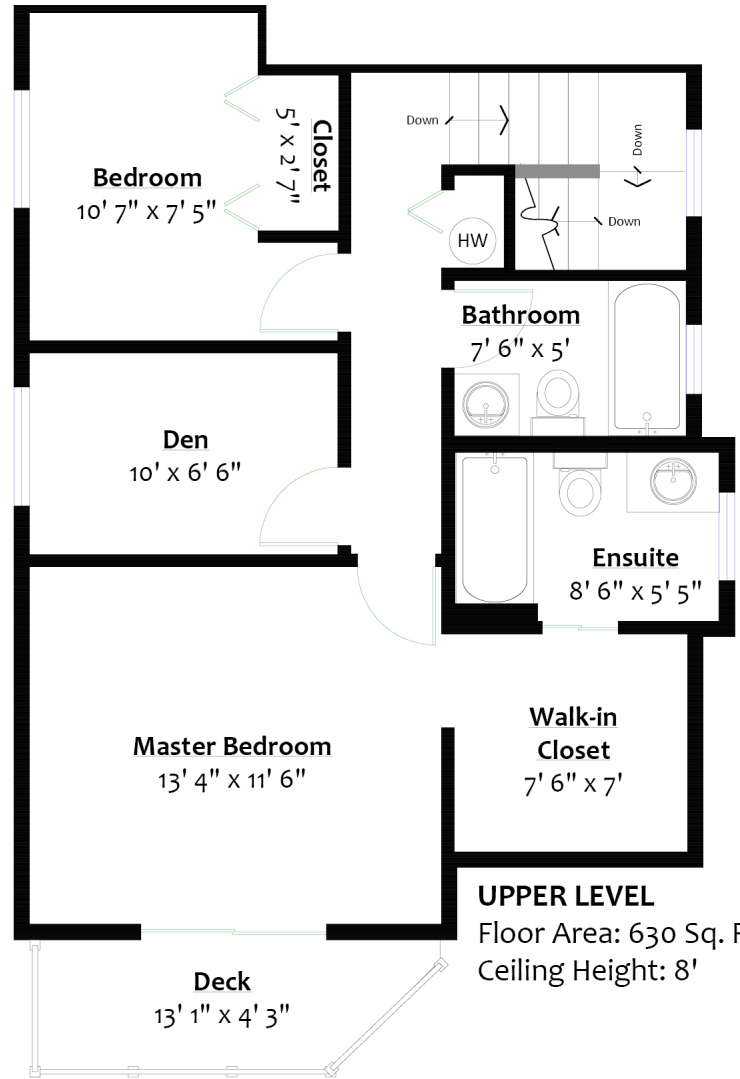

For more information
Call **604 983 2518** or visit
RealEstateNorthShore.com

20 838 TOBRUCK AVENUE

Mosquito Creek, North Vancouver

MAIN LEVEL
Floor Area: 718 Sq. Ft.
Ceiling Height: 8'

UPPER LEVEL
Floor Area: 630 Sq. Ft.
Ceiling Height: 8'

Sq/ft & room measurements are approx. based on interior measurements to exterior walls by BC Floorplans. Information should not be relied upon without independent verification. This communication is not intended to cause or induce breach of an existing agency agreement.