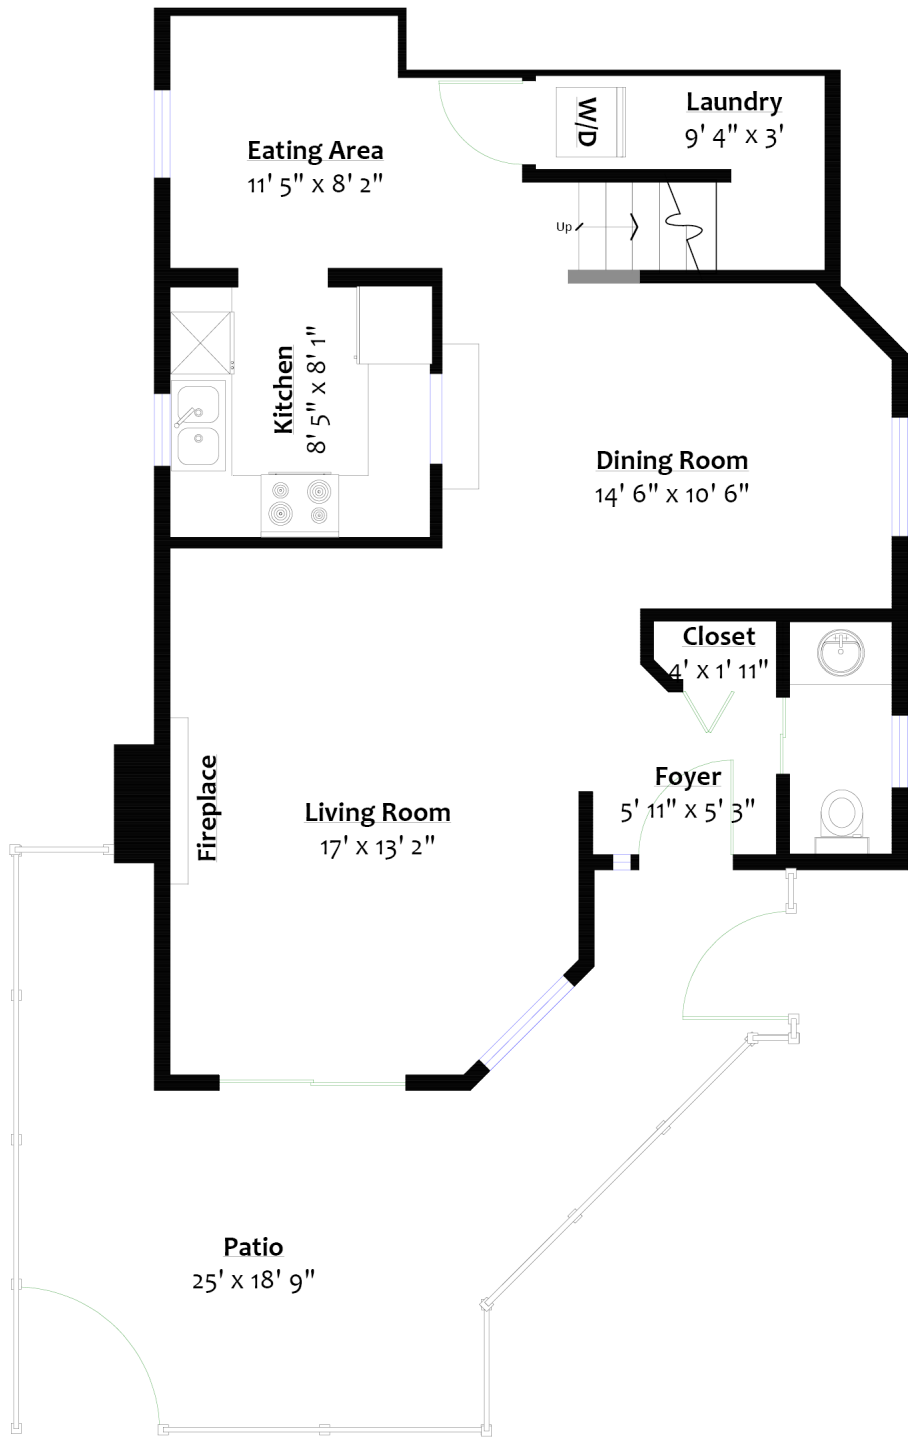

For more information
Call **604 983 2518** or visit
RealEstateNorthShore.com

20 838 TOBRUCK AVENUE

Mosquito Creek, North Vancouver

MAIN LEVEL
Floor Area: 718 Sq. Ft.
Ceiling Height: 8'

UPPER LEVEL
Floor Area: 630 Sq. Ft.
Ceiling Height: 8'

Sq/ft & room measurements are approx. based on interior measurements to exterior walls by BC Floorplans. Information should not be relied upon without independent verification. This communication is not intended to cause or induce breach of an existing agency agreement.