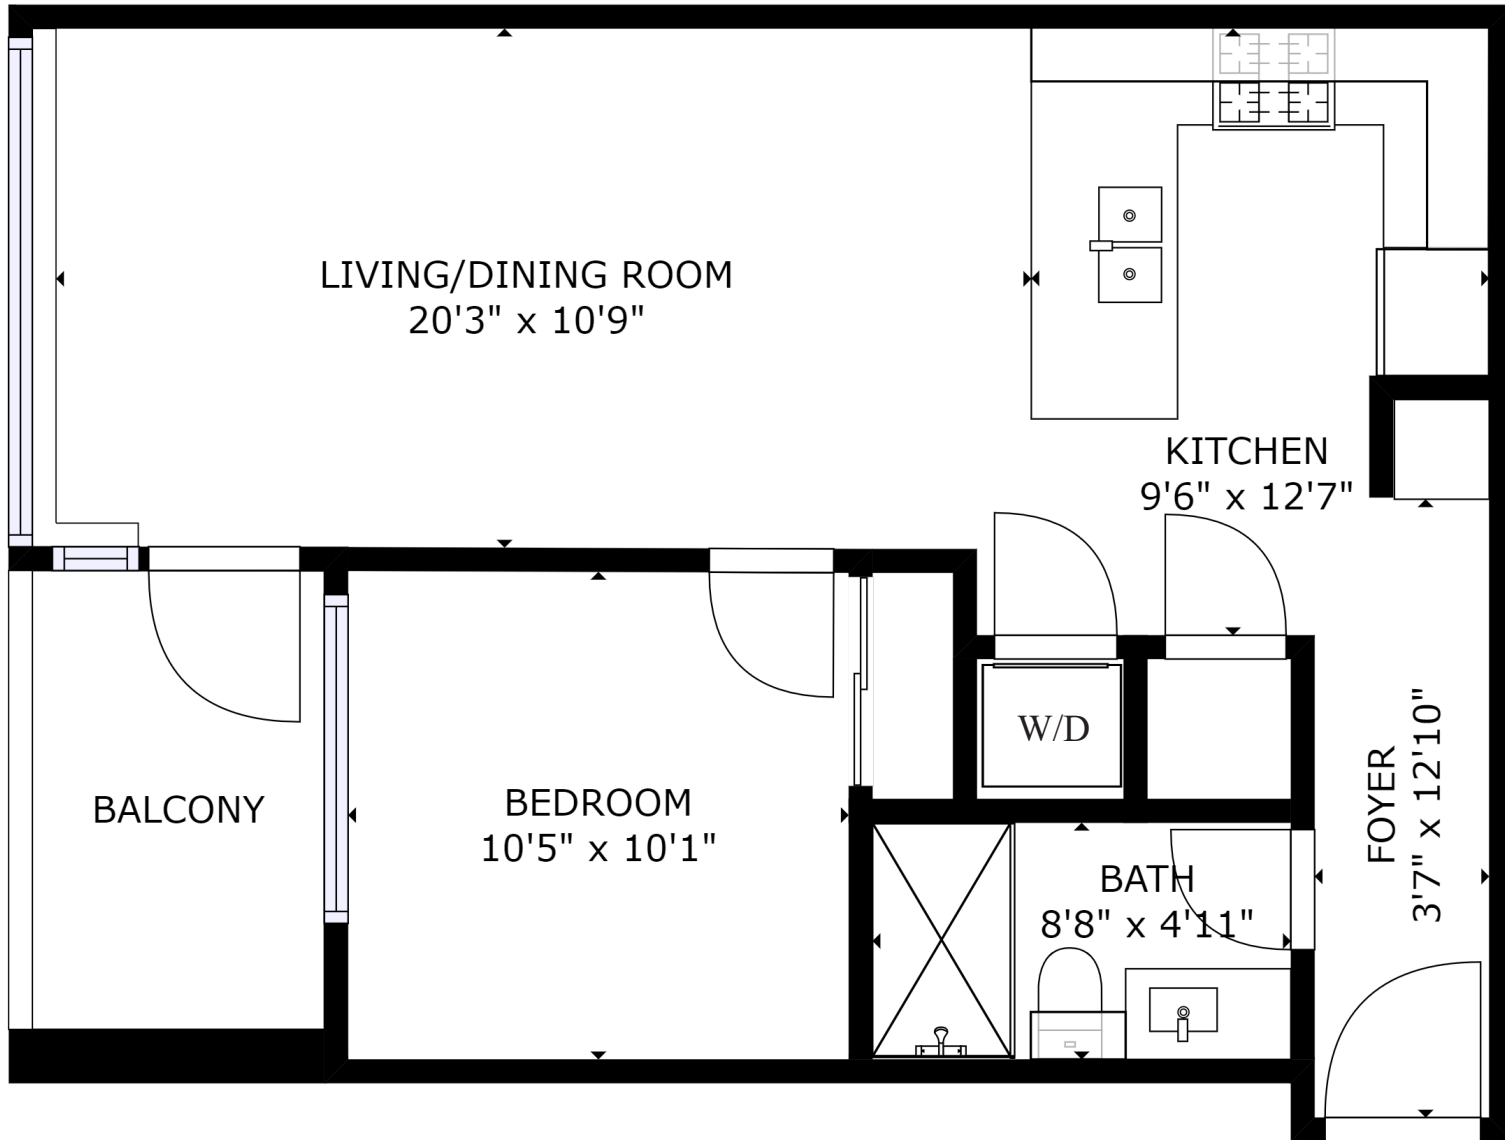

For more information
Call [604 983 2518](tel:6049832518) or visit
RealEstateNorthShore.com

1509 112 EAST 13TH STREET
Central Lonsdale, North Vancouver

Layout created by Matterport.
Square footage, room measurements, & dimensions are approximate and not guaranteed.
Information should not be relied upon without independent verification.
This communication is not intended to cause or induce breach of an existing agency agreement.