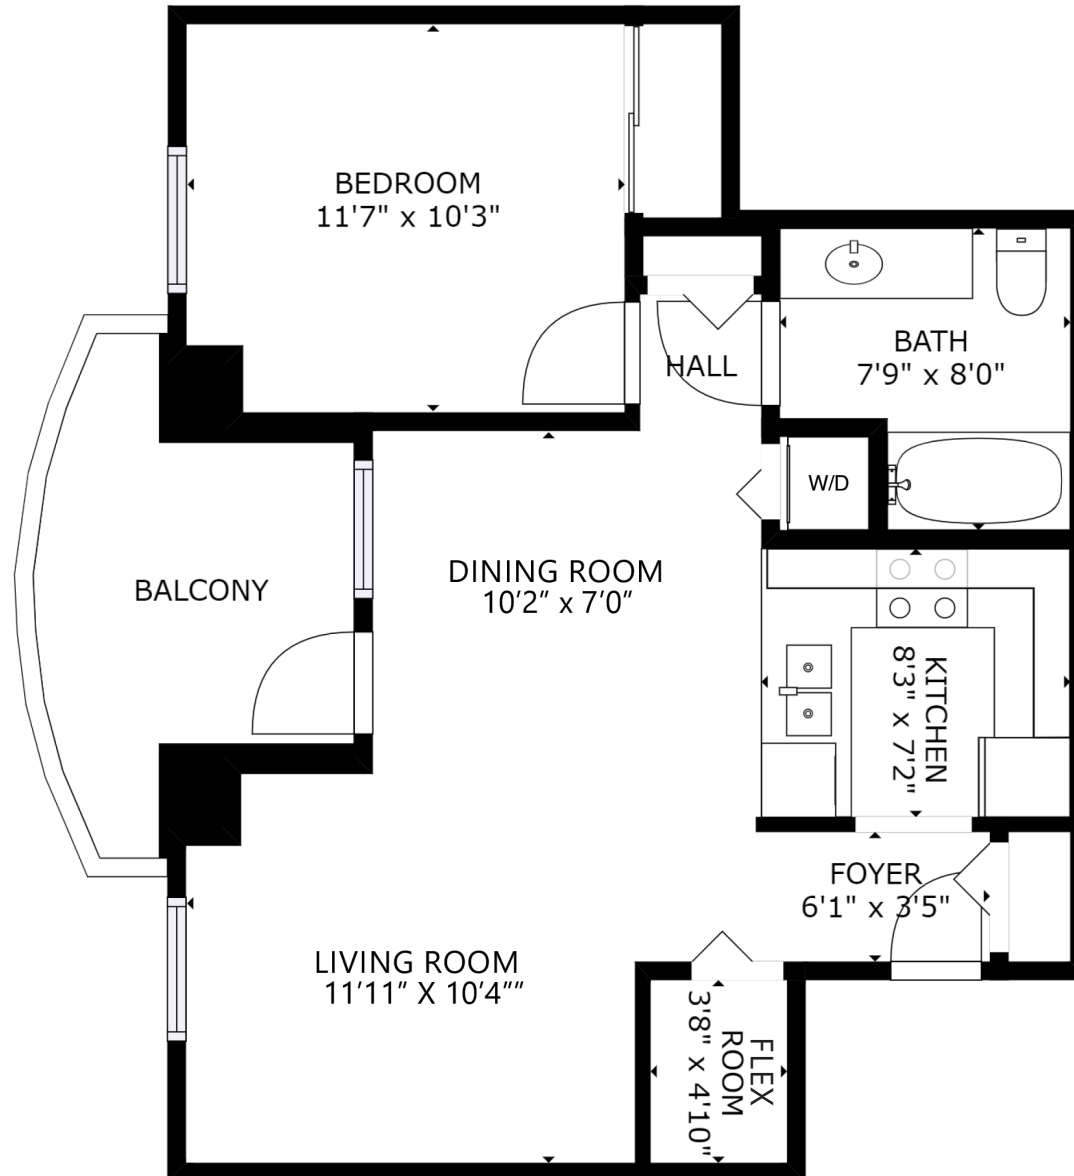

For more information
Call [604 983 2518](tel:6049832518) or visit
RealEstateNorthShore.com

1404 121 W 15TH STREET
Central Lonsdale, North Vancouver

Layout created by Matterport.
Square footage, room measurements, & dimensions are approximate and not guaranteed.
Information should not be relied upon without independent verification.
This communication is not intended to cause or induce breach of an existing agency agreement.