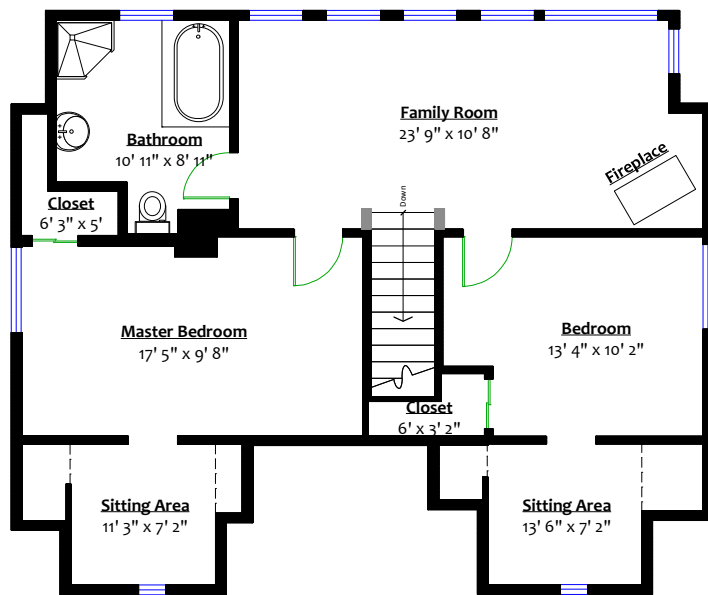

For more information
Call 604 983 2518 or visit
RealEstateNorthShore.com

1357 MOODY AVENUE

Totals**

Main Level:	1,032 sq. ft.	Deck:	146 sq. ft.
Upper Level:	945 sq. ft.	Patio:	438 sq. ft.
Lower Level:	564 sq. ft.	Total:	584 sq. ft.
Total (fin.):	2,541 sq. ft.		
Workshop:	432 sq. ft.		
Cold Storage:	54 sq. ft.		
Grand Total:	3,027 sq. ft.		

UPPER LEVEL
Floor Area: 945 Sq. Ft.