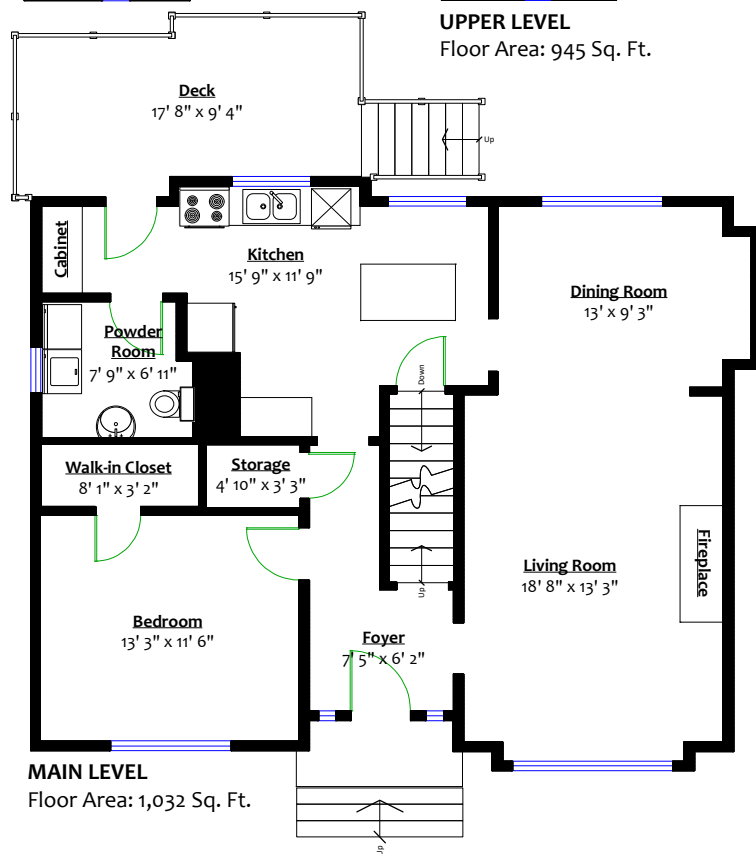

MAIN LEVEL
Floor Area: 1,032 Sq. Ft.