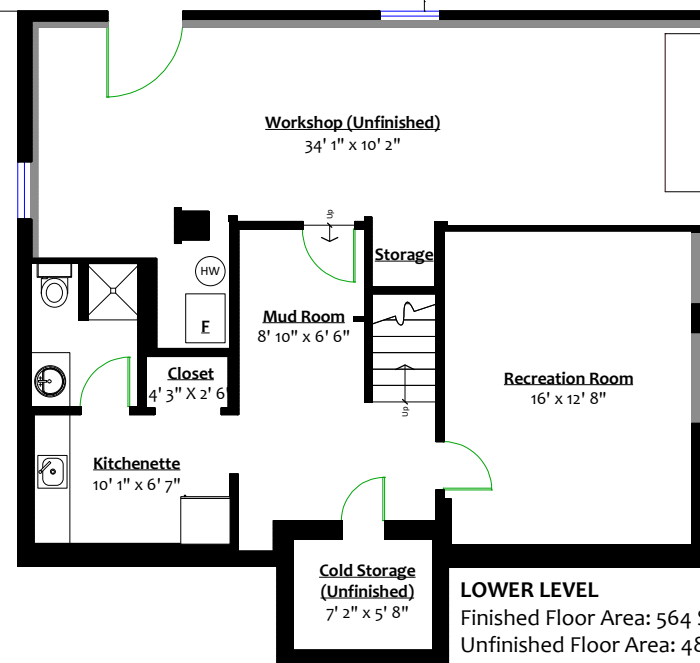

LOWER LEVEL
Finished Floor Area: 564 Sq. Ft.
Unfinished Floor Area: 486 Sq. Ft.