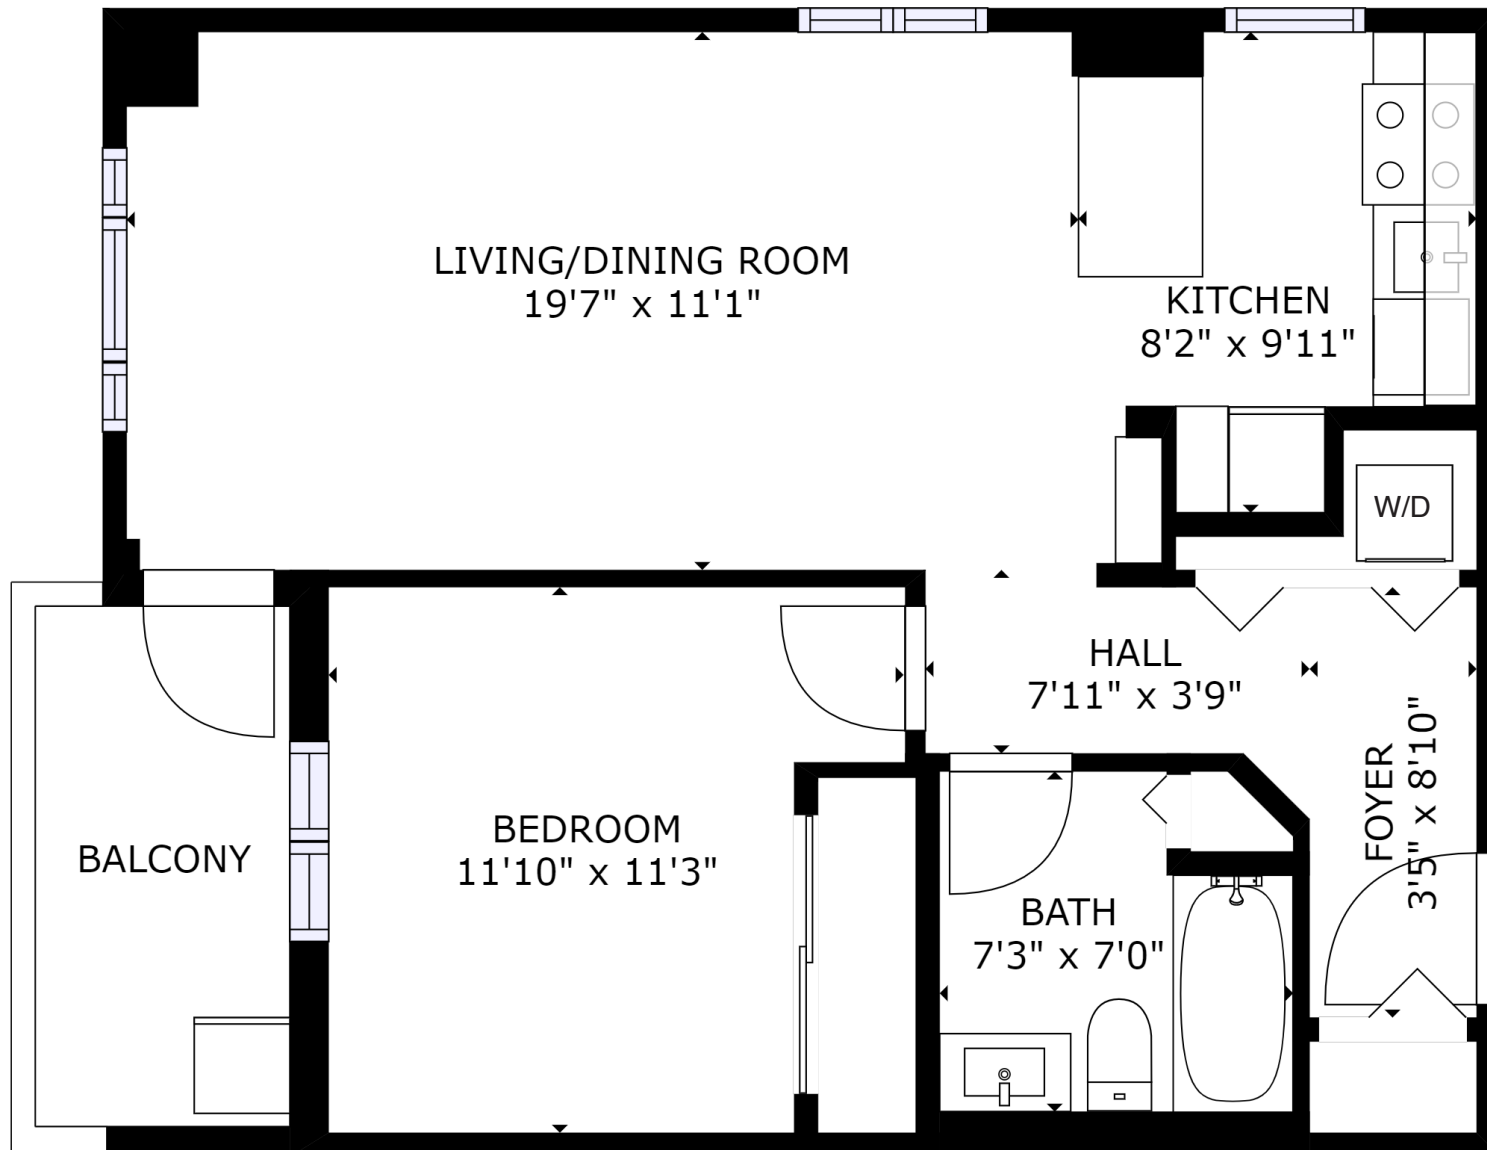

For more information
Call 604 983 2518 or visit
RealEstateNorthShore.com

1205 121 W 15TH STREET
Central Lonsdale, North Vancouver

Layout created by Matterport.
Square footage, room measurements, & dimensions are approximate and not guaranteed.
Information should not be relied upon without independent verification.
This communication is not intended to cause or induce breach of an existing agency agreement.