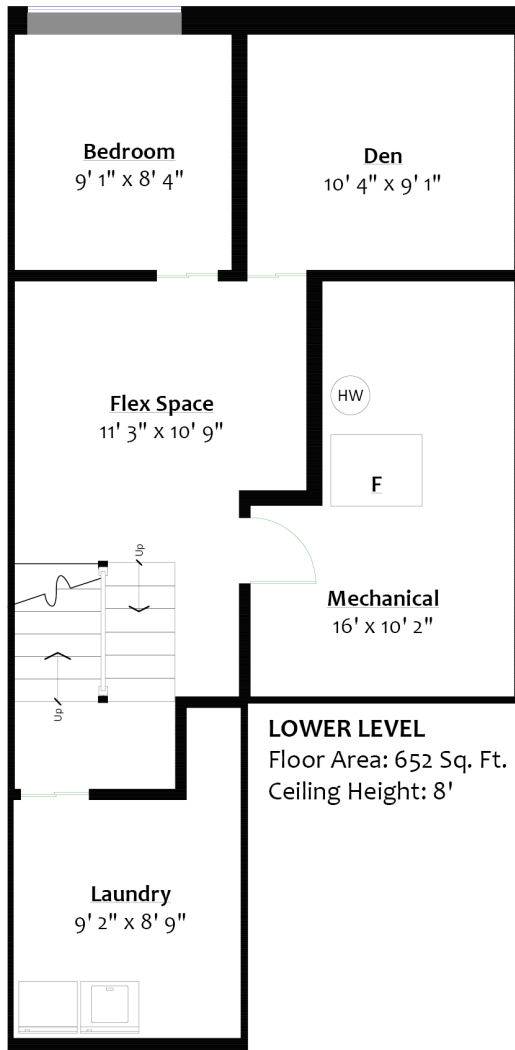

For more information
 Call **604 983 2518** or visit
RealEstateNorthShore.com

1074 LILLOOET ROAD

Lynn timer, North Vancouver

SQ/FT TOTALS

| | | | |
|--------------|-------------|--------------|-----------|
| Main Level: | 660 sq/ft | Patio: | 471 sq/ft |
| Upper Level: | 739 sq/ft | Master Deck: | 32 sq/ft |
| Lower Level: | 652 sq/ft | Upper Deck: | 382 sq/ft |
| Total: | 2,051 sq/ft | | |

Layout created by BC Floorplans.
 Square footage, room measurements, & dimensions are approximate and not guaranteed.
 Information should not be relied upon without independent verification.
 This communication is not intended to cause or induce breach of an existing agency agreement.