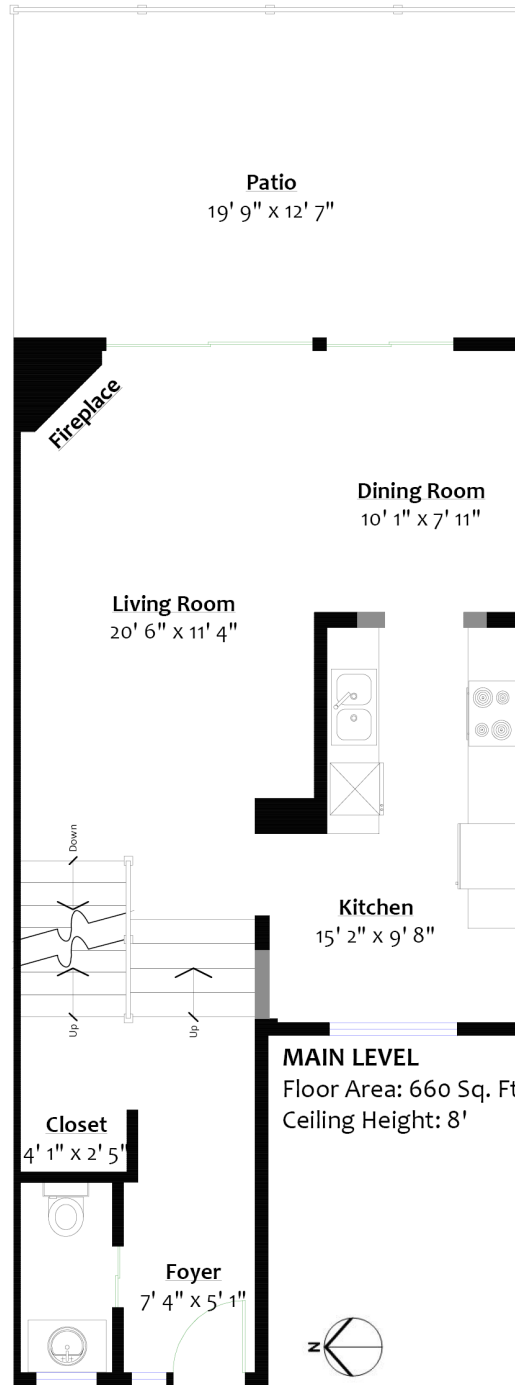

For more information
 Call **604 983 2518** or visit
RealEstateNorthShore.com

1074 LILLOOET ROAD

Lynn timer, North Vancouver

SQ/FT TOTALS

| | | | |
|--------------|-------------|--------------|-----------|
| Main Level: | 660 sq/ft | Patio: | 471 sq/ft |
| Upper Level: | 739 sq/ft | Master Deck: | 32 sq/ft |
| Lower Level: | 652 sq/ft | Upper Deck: | 382 sq/ft |
| Total: | 2,051 sq/ft | | |

Layout created by BC Floorplans.
 Square footage, room measurements, & dimensions are approximate and not guaranteed.
 Information should not be relied upon without independent verification.
 This communication is not intended to cause or induce breach of an existing agency agreement.