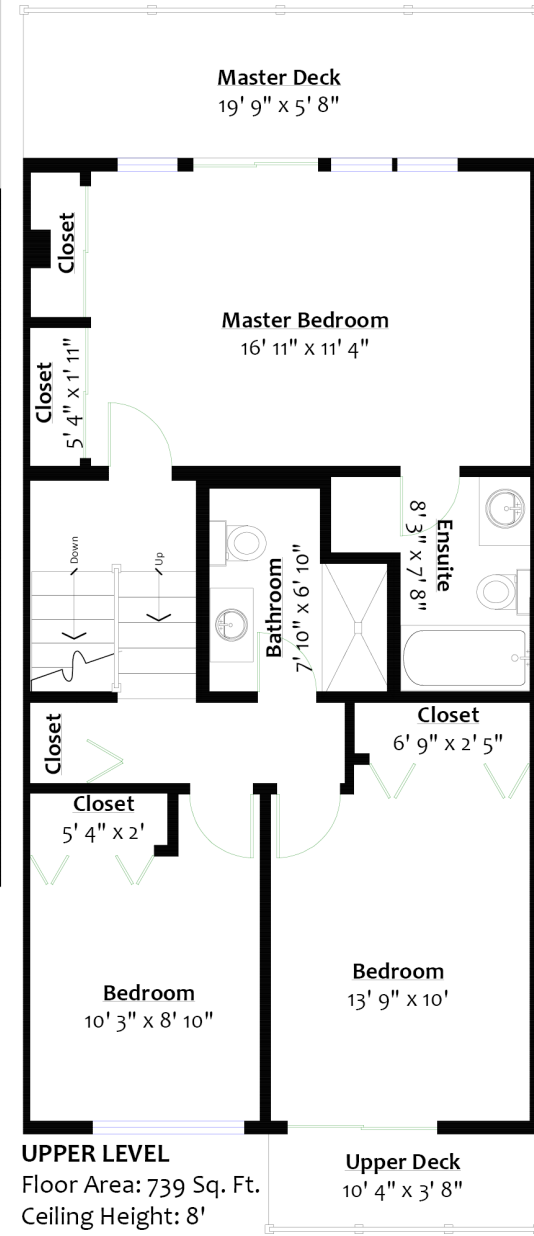

For more information
 Call **604 983 2518** or visit
RealEstateNorthShore.com

1074 LILLOOET ROAD

Lynn timer, North Vancouver

SQ/FT TOTALS

| | | | |
|--------------|-------------|--------------|-----------|
| Main Level: | 660 sq/ft | Patio: | 471 sq/ft |
| Upper Level: | 739 sq/ft | Master Deck: | 32 sq/ft |
| Lower Level: | 652 sq/ft | Upper Deck: | 382 sq/ft |
| Total: | 2,051 sq/ft | | |

Layout created by BC Floorplans.
 Square footage, room measurements, & dimensions are approximate and not guaranteed.
 Information should not be relied upon without independent verification.
 This communication is not intended to cause or induce breach of an existing agency agreement.