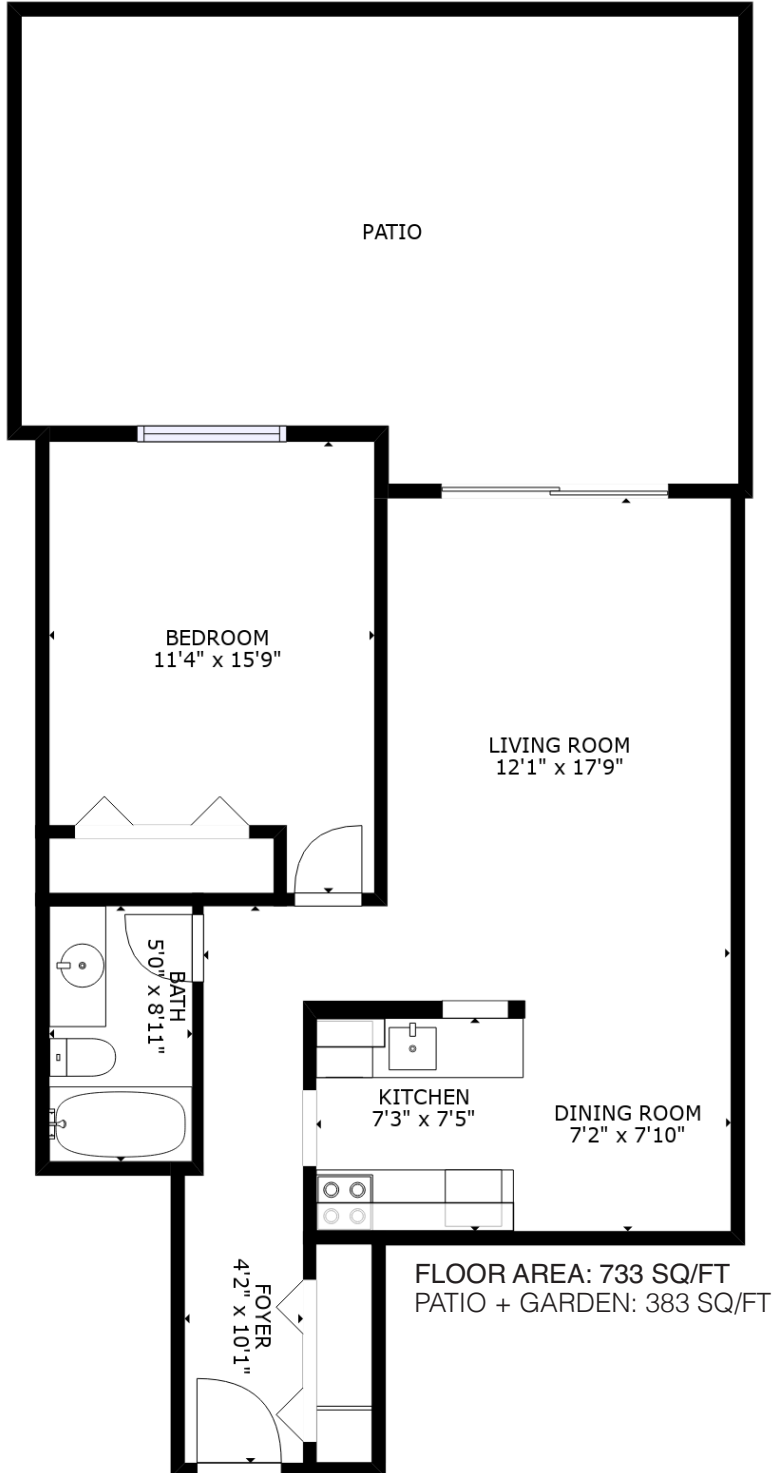

107 310 EAST 3RD STREET

Lower Lonsdale, North Vancouver

Layout, square footage, & room measurements, by Matterport, are approximate and not guaranteed. Information should not be relied upon without independent verification. This communication is not intended to cause or induce breach of an existing agency agreement.