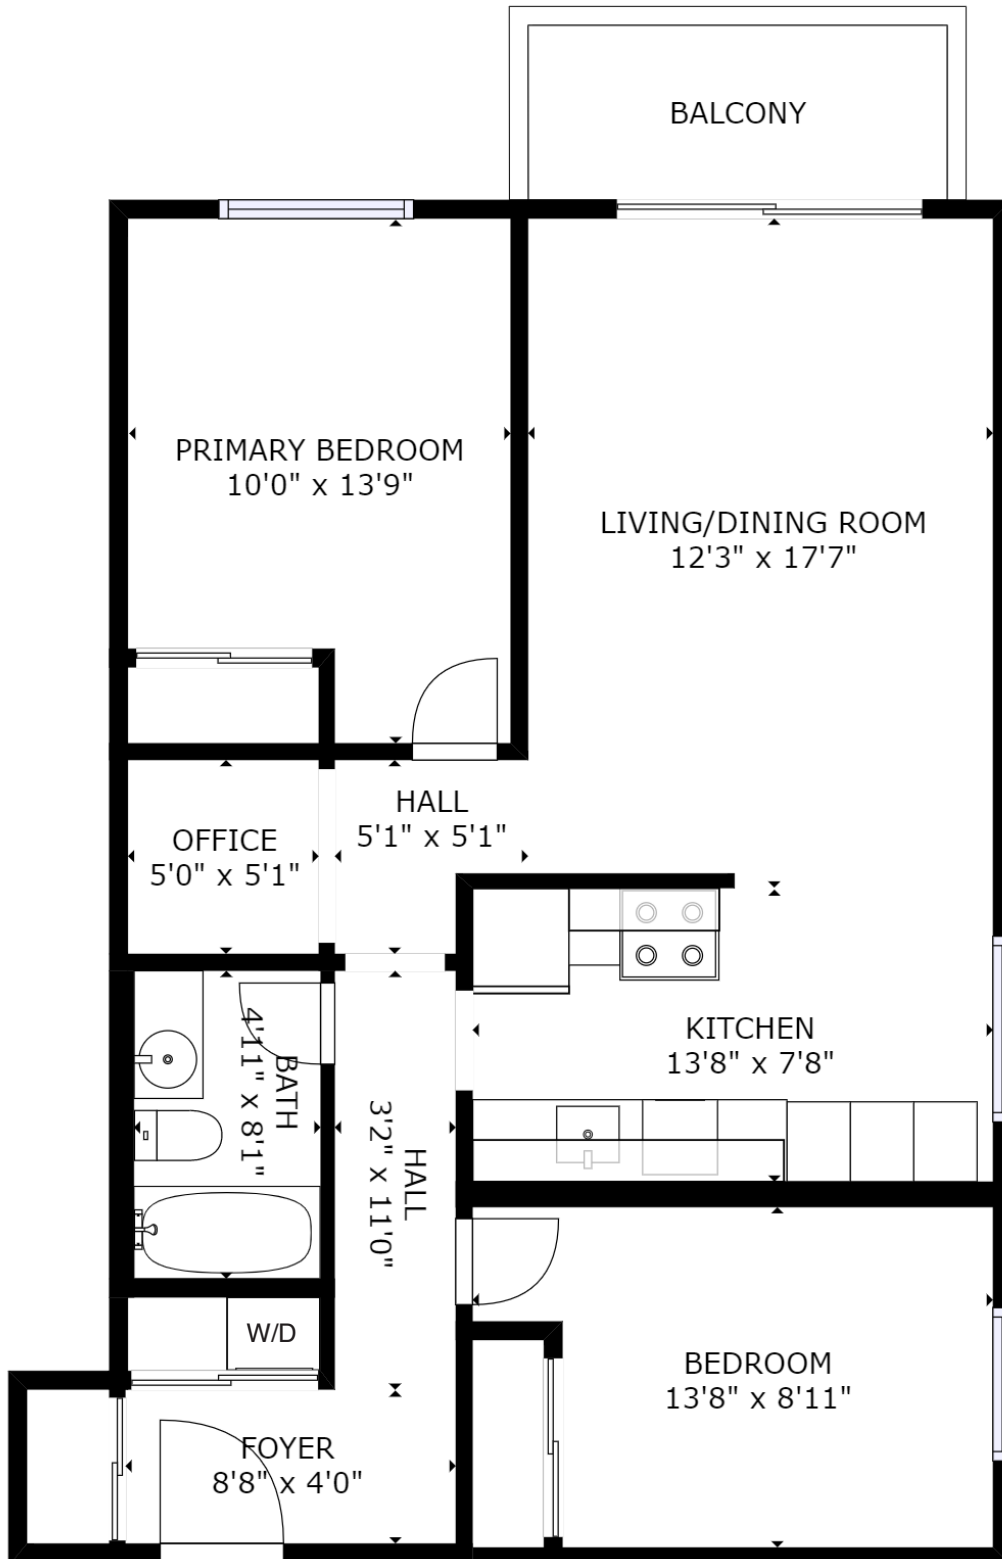

106 306 WEST 1ST STREET

Lower Lonsdale, North Vancouver