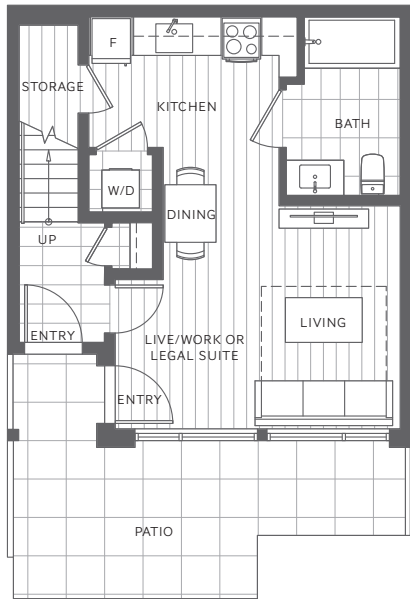

PLAN C4

3 Bedroom, 3 Bathroom & Live/Work or Legal Suite

Indoor: 1,701 sq. ft. | Outdoor: 401 sq. ft.

Total: 2,102 sq. ft

LEVEL 1

LEVEL 2

LEVEL 3

LEVEL 4