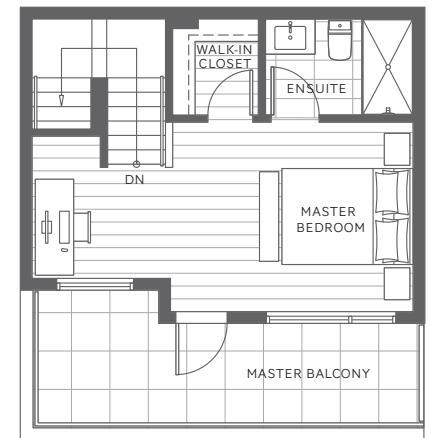

PLAN C4

3 Bedroom, 3 Bathroom & Live/Work or Legal Suite

Indoor: 1,701 sq. ft. | Outdoor: 401 sq. ft.

Total: 2,102 sq. ft

LEVEL 1

LEVEL 2

LEVEL 3

LEVEL 4