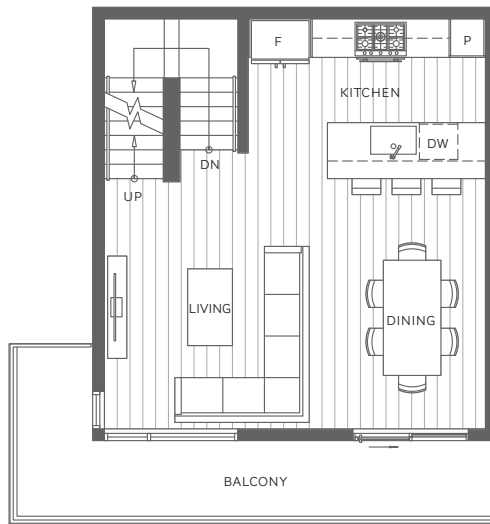

PLAN C4

3 Bedroom, 3 Bathroom & Live/Work or Legal Suite

Indoor: 1,701 sq. ft. | Outdoor: 401 sq. ft.

Total: 2,102 sq. ft

LEVEL 1

LEVEL 2

LEVEL 3

LEVEL 4