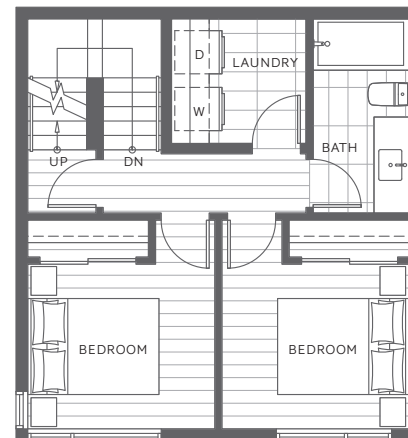

PLAN C4

3 Bedroom, 3 Bathroom & Live/Work or Legal Suite

Indoor: 1,701 sq. ft. | Outdoor: 401 sq. ft.

Total: 2,102 sq. ft

LEVEL 1

LEVEL 2

LEVEL 3

LEVEL 4