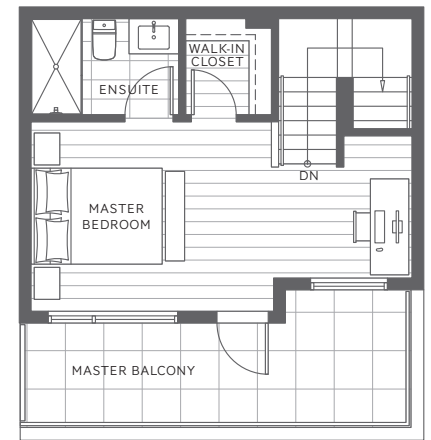

# PLAN C1

3 Bedroom, 3 Bathroom & Live/Work or Legal Suite

Indoor: 1,701 sq. ft. | Outdoor: 370-375 sq. ft.

Total: 2,071-2,076 sq. ft.

LEVEL 1

LEVEL 2

LEVEL 3

LEVEL 4