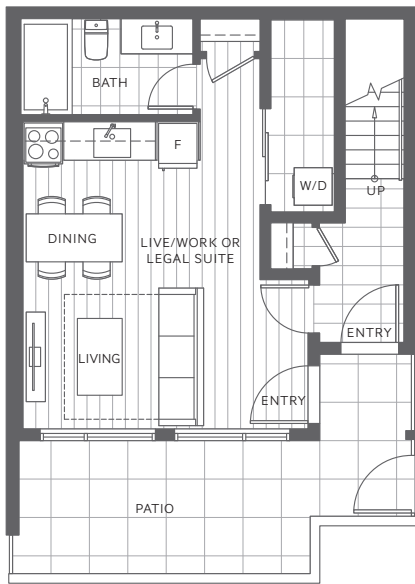

# PLAN C1

3 Bedroom, 3 Bathroom & Live/Work or Legal Suite

Indoor: 1,701 sq. ft. | Outdoor: 370-375 sq. ft.

Total: 2,071-2,076 sq. ft.

LEVEL 1

LEVEL 2

LEVEL 3

LEVEL 4