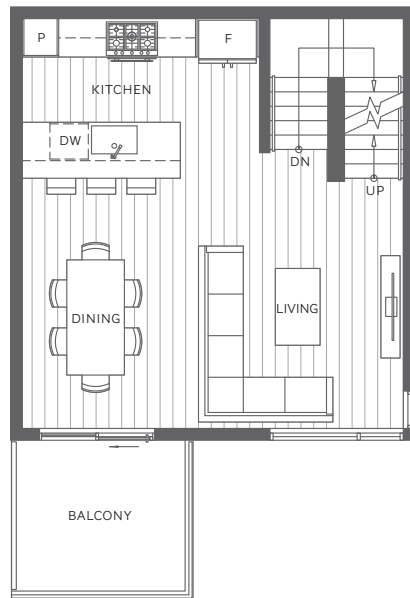

# PLAN C1

3 Bedroom, 3 Bathroom & Live/Work or Legal Suite

Indoor: 1,701 sq. ft. | Outdoor: 370-375 sq. ft.

Total: 2,071-2,076 sq. ft.

LEVEL 1

LEVEL 2

LEVEL 3

LEVEL 4