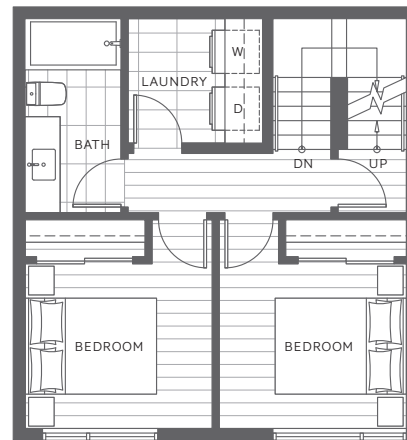

# PLAN C1

3 Bedroom, 3 Bathroom & Live/Work or Legal Suite

Indoor: 1,701 sq. ft. | Outdoor: 370-375 sq. ft.

Total: 2,071-2,076 sq. ft.

LEVEL 1

LEVEL 2

LEVEL 3

LEVEL 4