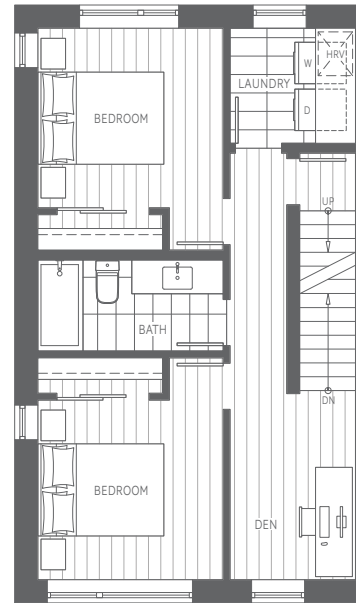

B PLAN

3 Bedroom + Den + Flex + 2.5 Bath

Indoor: 2,166 - 2,168 sq. ft. | Outdoor: 419 - 436 sq. ft.

Total: 2,584 - 2,602 sq. ft.

LEVEL 1

LEVEL 2

LEVEL 3

LEVEL 4