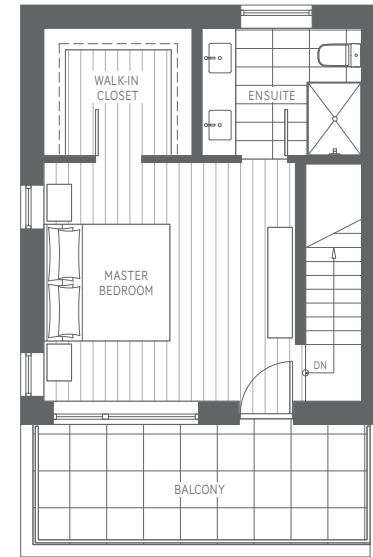

B PLAN

3 Bedroom + Den + Flex + 2.5 Bath

Indoor: 2,166 - 2,168 sq. ft. | Outdoor: 419 - 436 sq. ft.

Total: 2,584 - 2,602 sq. ft.

LEVEL 1

LEVEL 2

LEVEL 3

LEVEL 4