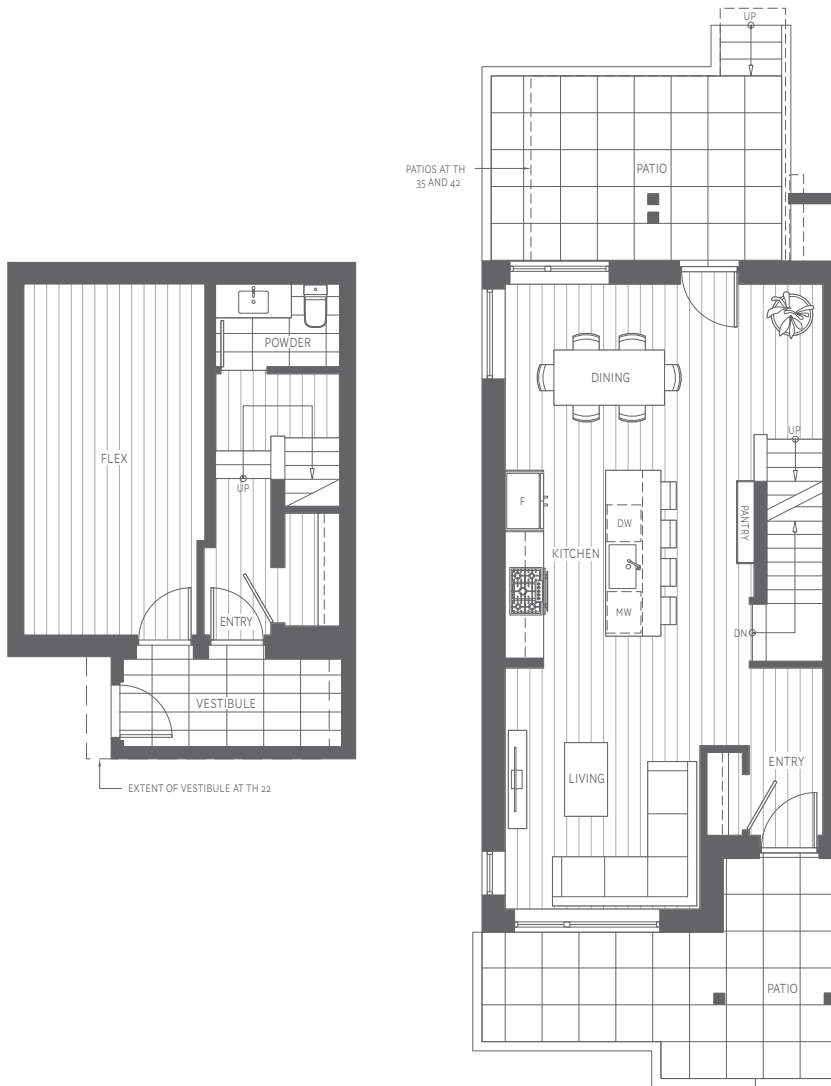

B PLAN

3 Bedroom + Den + Flex + 2.5 Bath

Indoor: 2,166 - 2,168 sq. ft. | Outdoor: 419 - 436 sq. ft.

Total: 2,584 - 2,602 sq. ft.

LEVEL 1

LEVEL 2

LEVEL 3

LEVEL 4