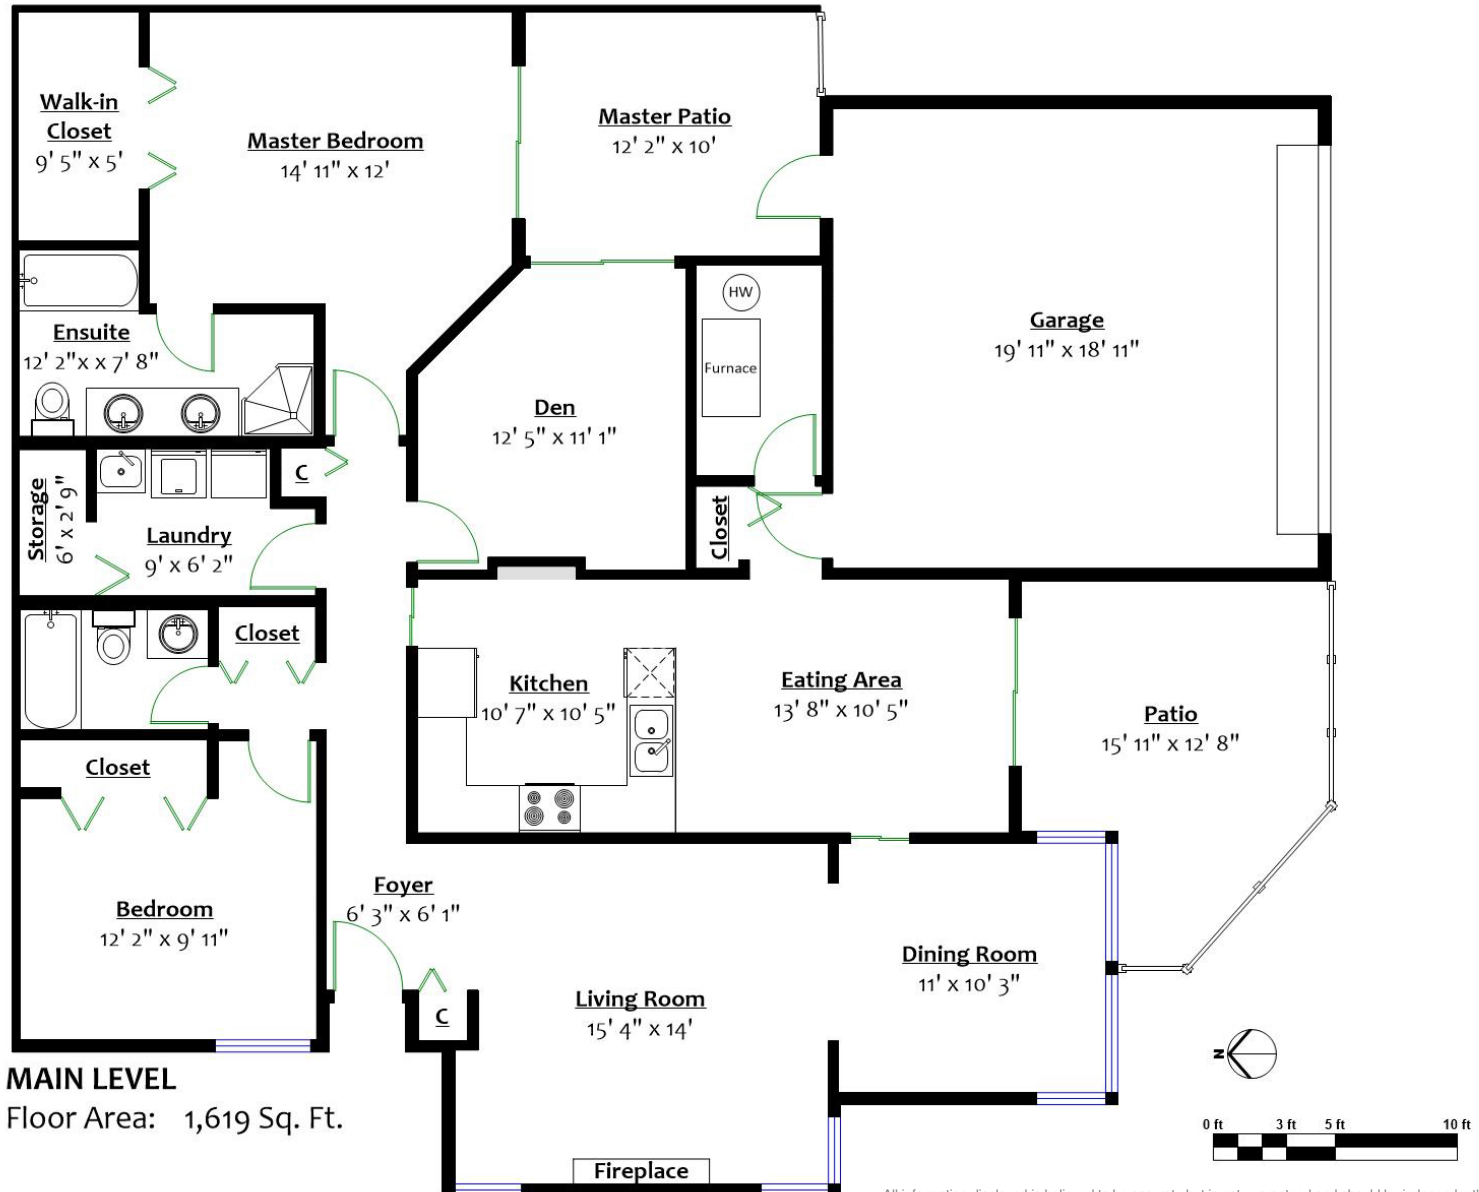

# 5956 NANCY GREENE WAY

Grousewoods, North Vancouver

All information displayed is believed to be accurate but is not guaranteed and should be independently verified. Plan prepared by BC Floorplans. Sq/ft approx. based on interior measurements to exterior walls. This communication is not intended to cause or induce breach of an existing agency agreement.