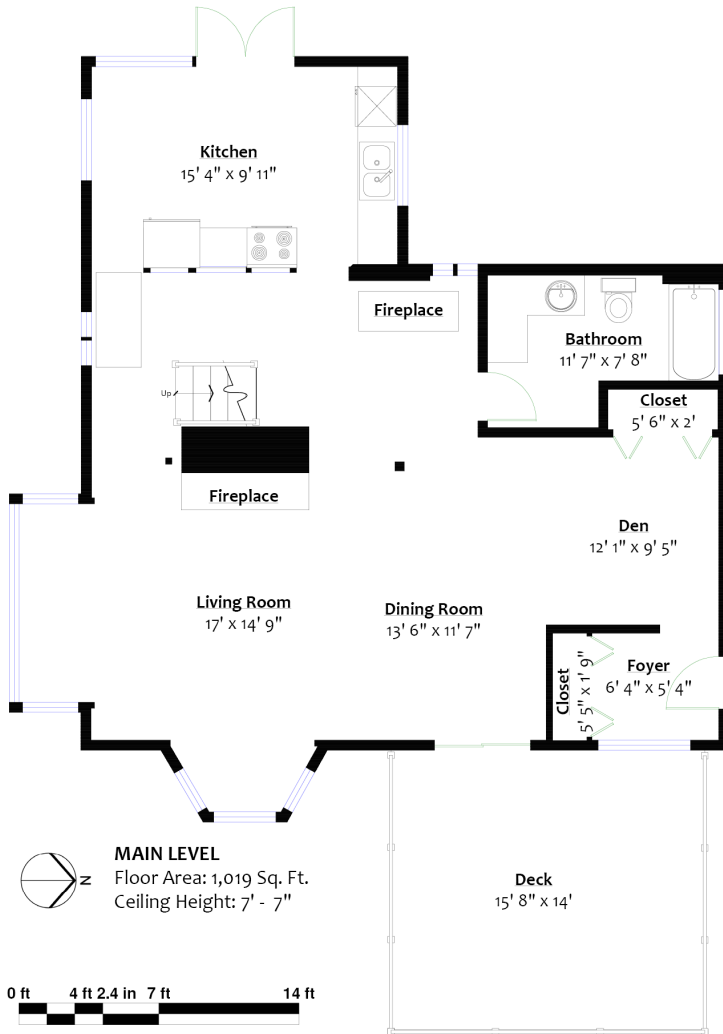

For more information
Call **604 983 2518** or visit
RealEstateNorthShore.com

4555 MOUNTAIN HWY

Lynn Valley, North Vancouver

SQ/FT

Main Level:	1,019 sq/ft	Deck:	220 sq/ft
Upper Level:	850 sq/ft	Attic:	113 sq/ft
Lower Level:	527 sq/ft		
Total:	2,396 sq/ft