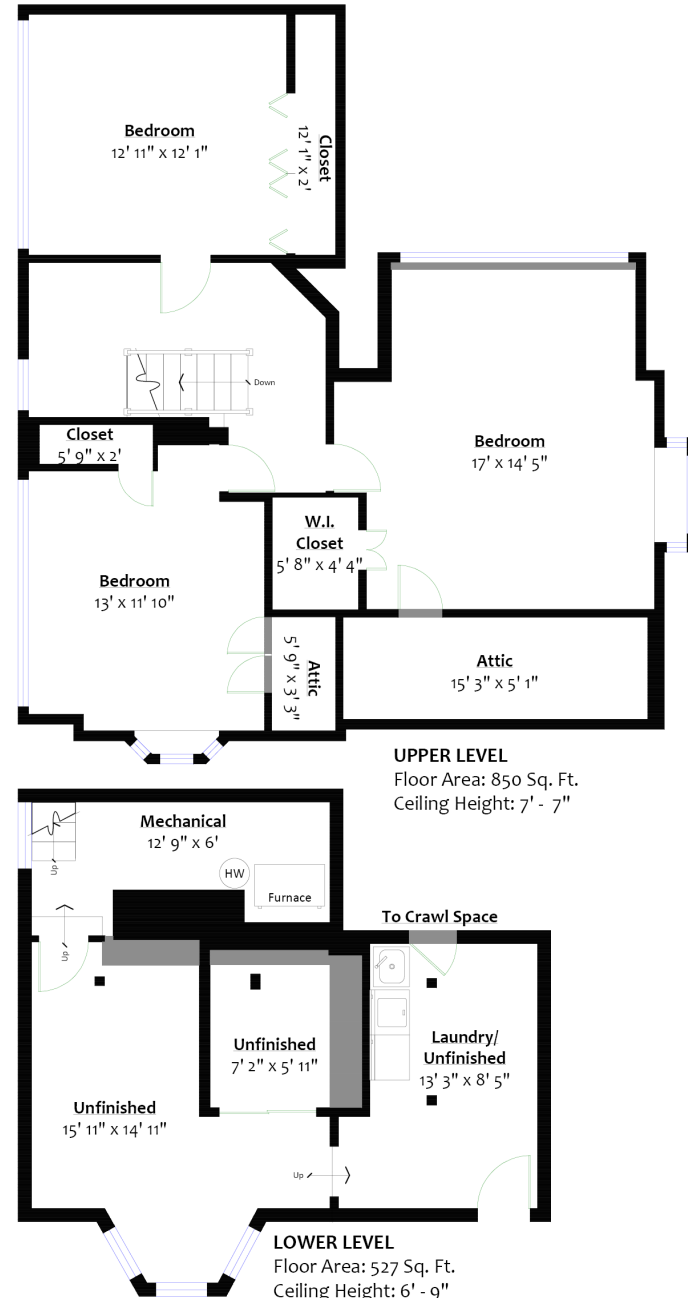

For more information
Call **604 983 2518** or visit
RealEstateNorthShore.com

4555 MOUNTAIN HWY

Lynn Valley, North Vancouver

SQ/FT

Main Level:	1,019 sq/ft	Deck:	220 sq/ft
Upper Level:	850 sq/ft	Attic:	113 sq/ft
Lower Level:	527 sq/ft		
Total:	2,396 sq/ft