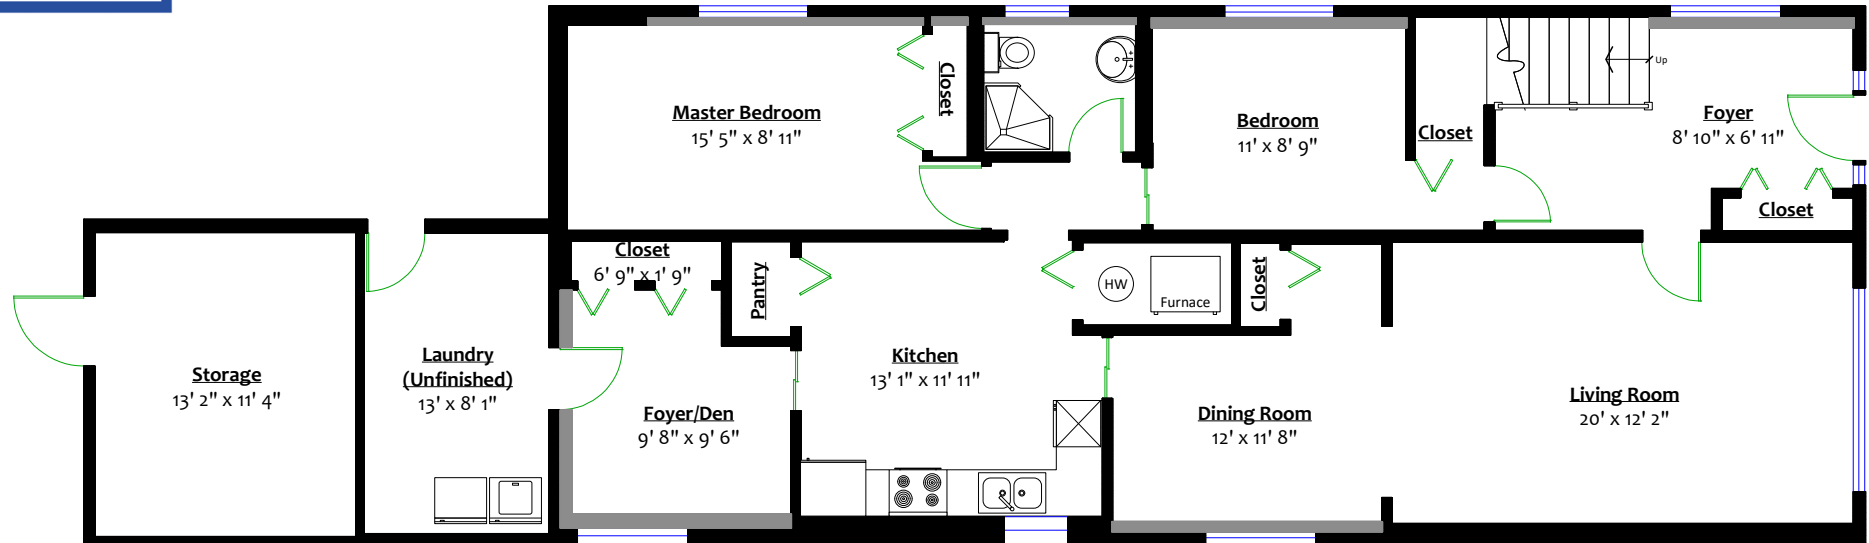

For more information
Call 604 983 2518 or visit
RealEstateNorthShore.com

2730 EASTERN AVENUE

Upper Lonsdale, North Vancouver

LOWER LEVEL

Finished Floor Area: 1,325 Sq. Ft.
Unfinished Floor Area: 118 Sq. Ft.