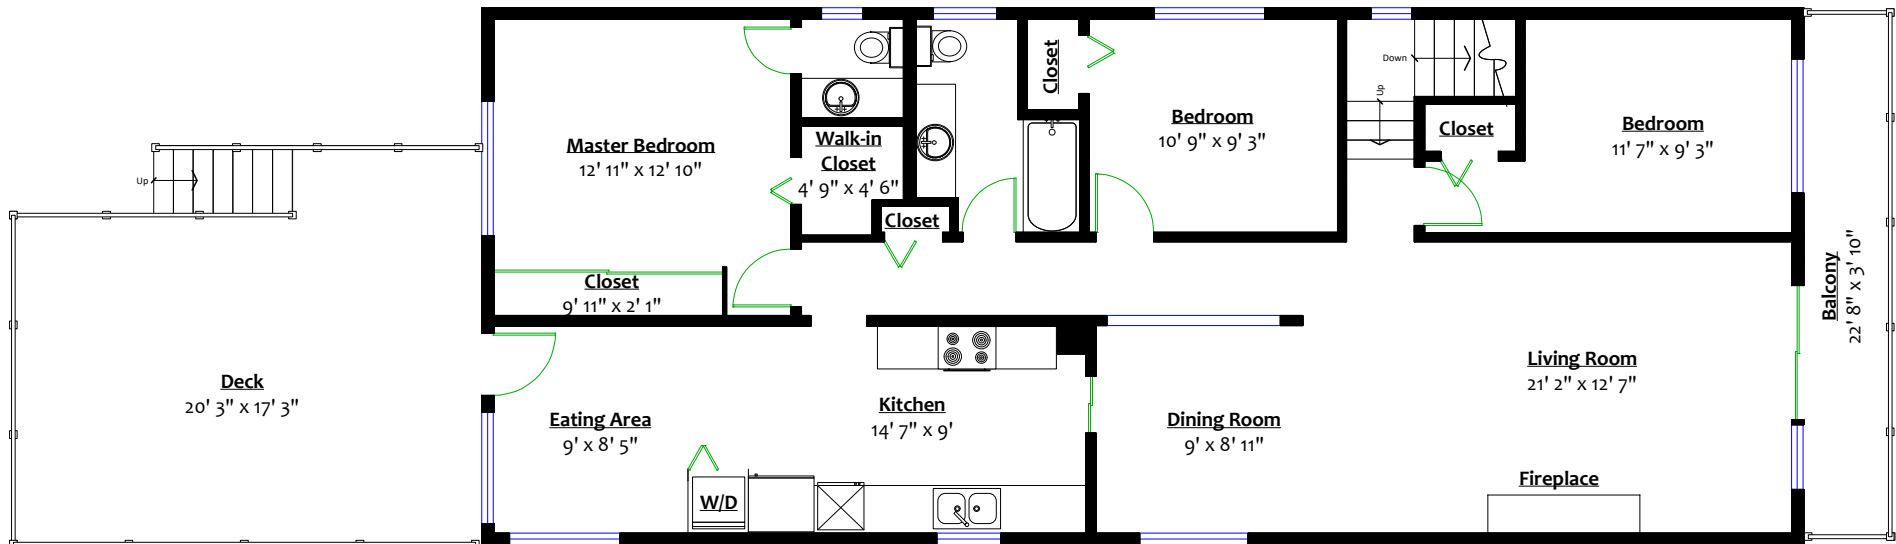

MAIN LEVEL

Floor Area: 1,328 Sq. Ft.