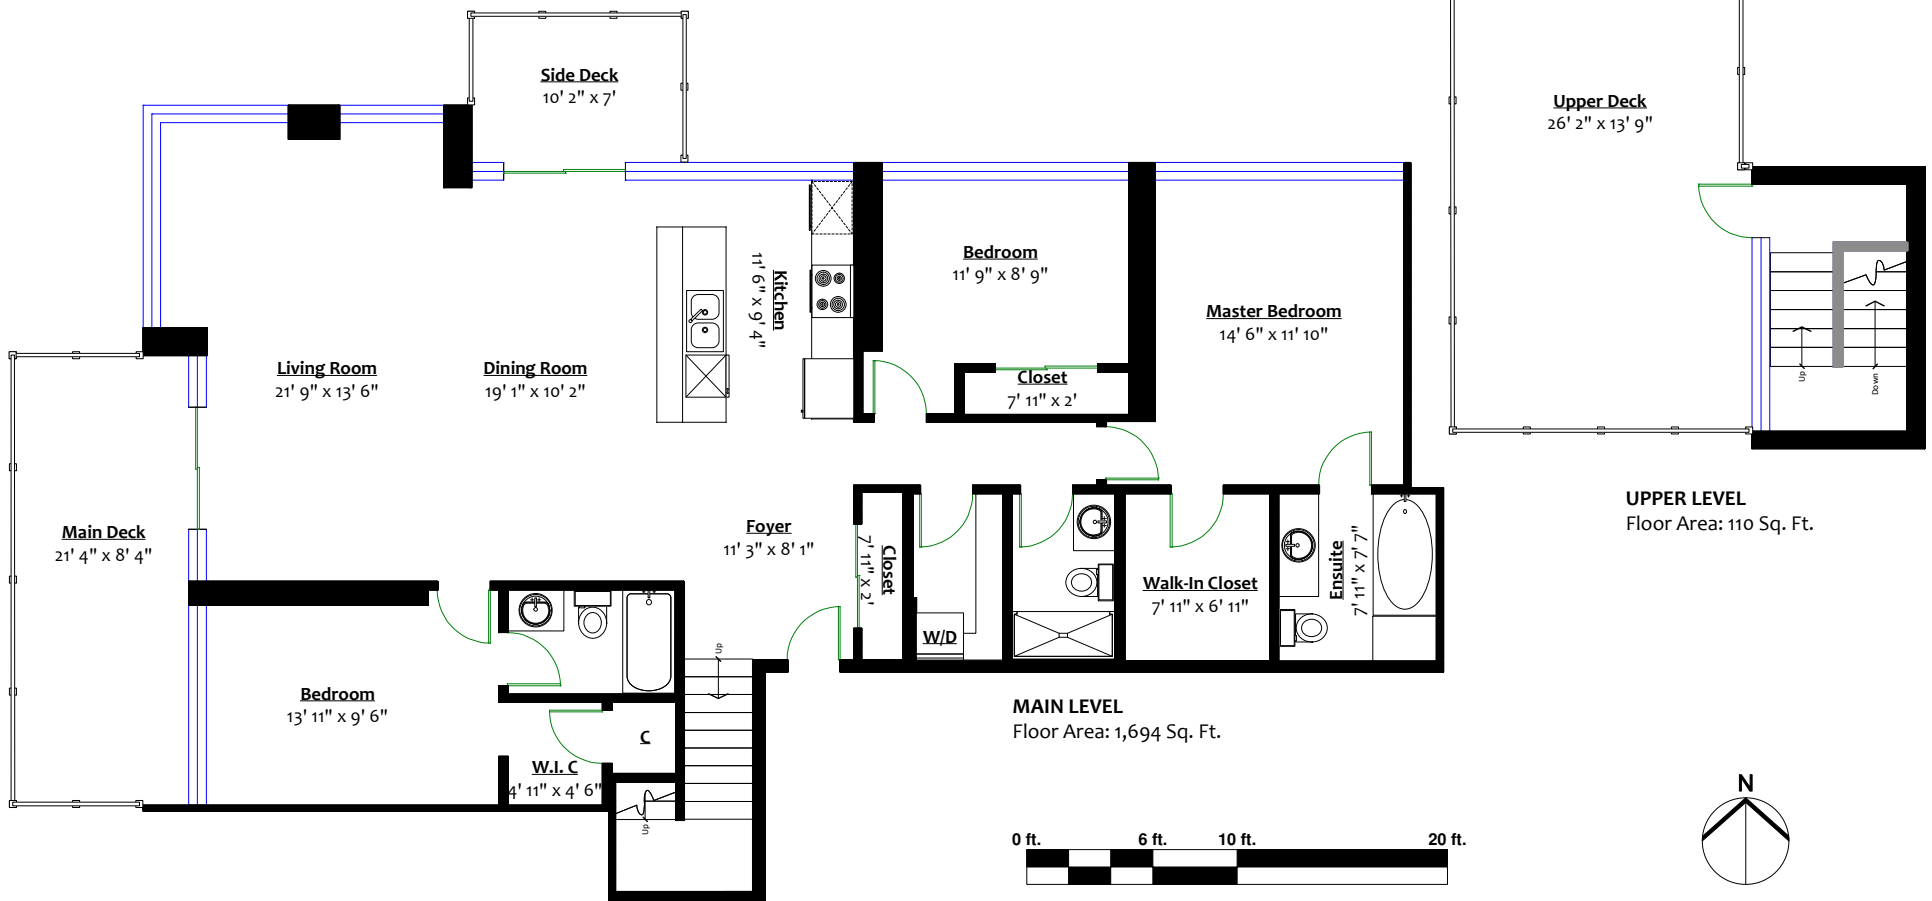

For more information
Call **604 983 2518** or visit
RealEstateNorthShore.com

2303 - 188 EAST ESPLANADE

Lower Lonsdale, North Vancouver

MEASUREMENTS

Main Level:	1,694 sq/ft	Main Deck:	177 sq/ft
Upper Level:	110 sq/ft	Side Deck:	71 sq/ft
TOTAL:	1,804 sq/ft	Rooftop Patio:	366 sq/ft