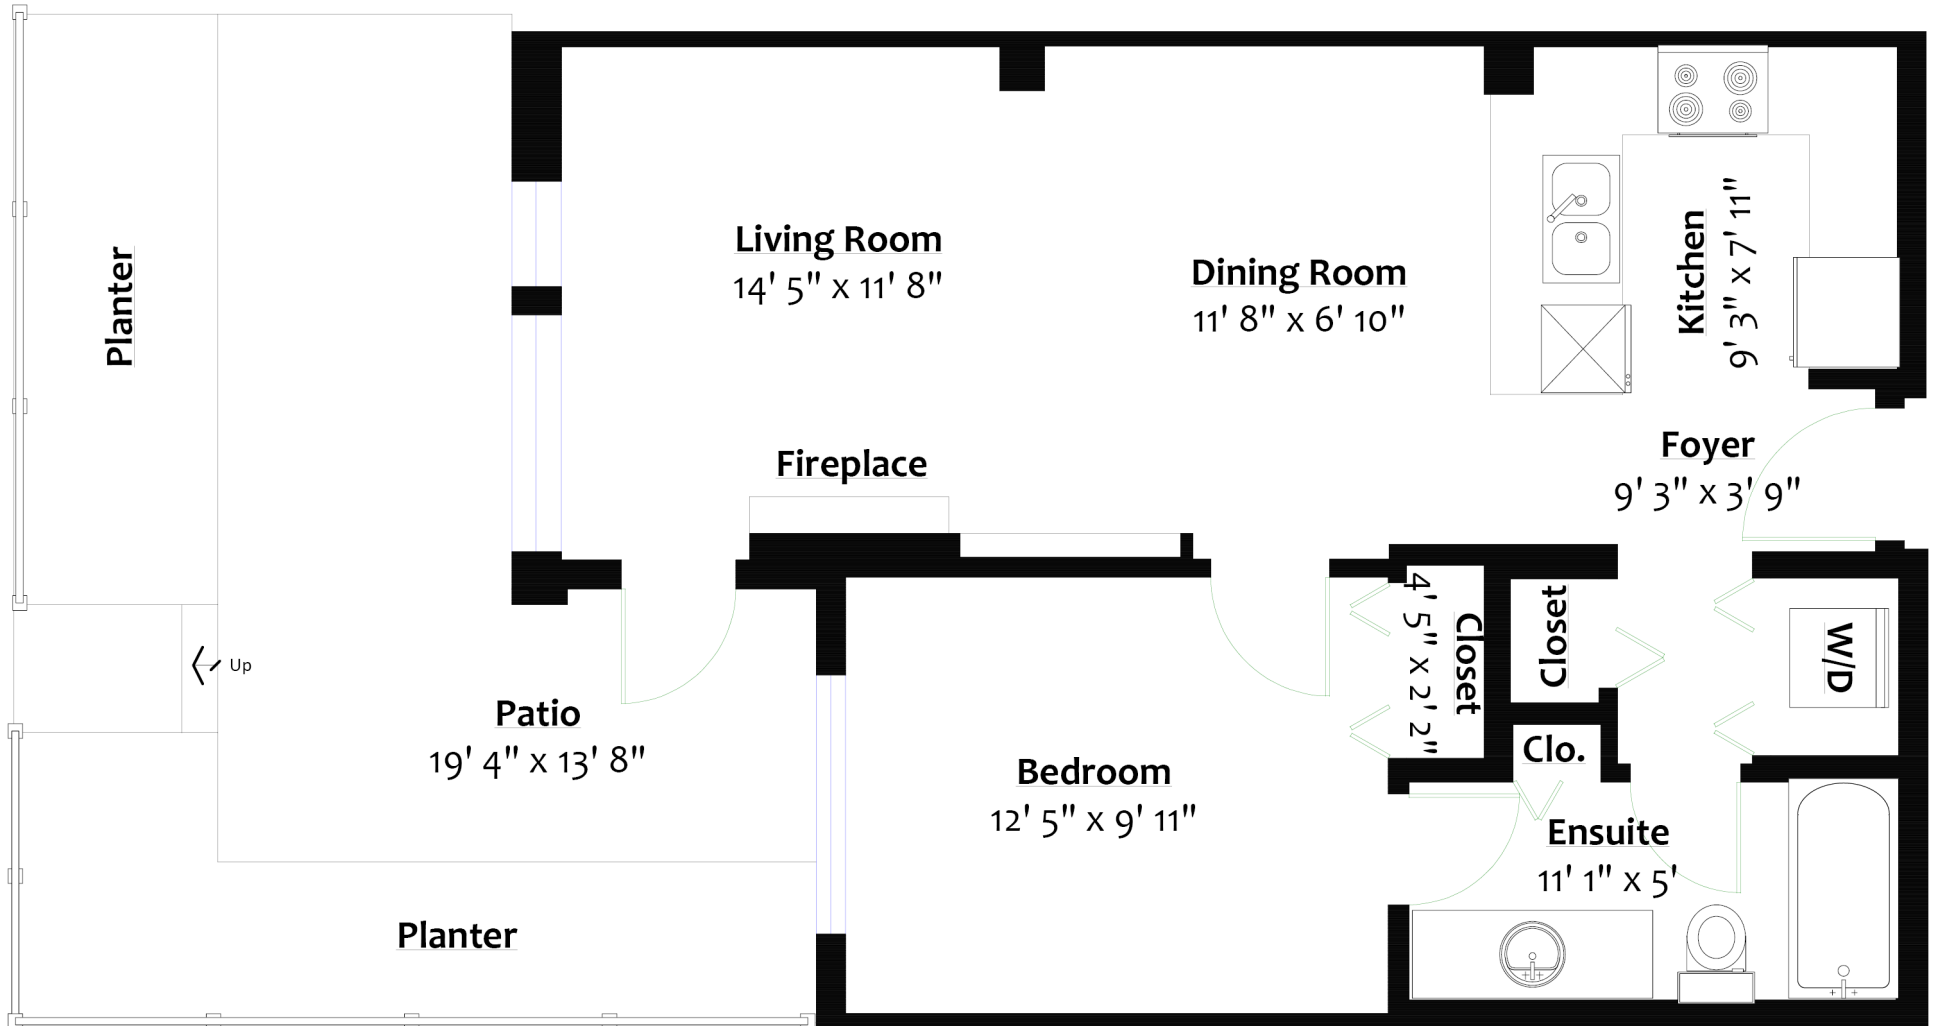

## MAIN LEVEL

Floor Area: 662 Sq. Ft.

Sq/ft & room measurements are approx. based on interior measurements to exterior walls by BC Floorplans. Information should not be relied upon without independent verification.