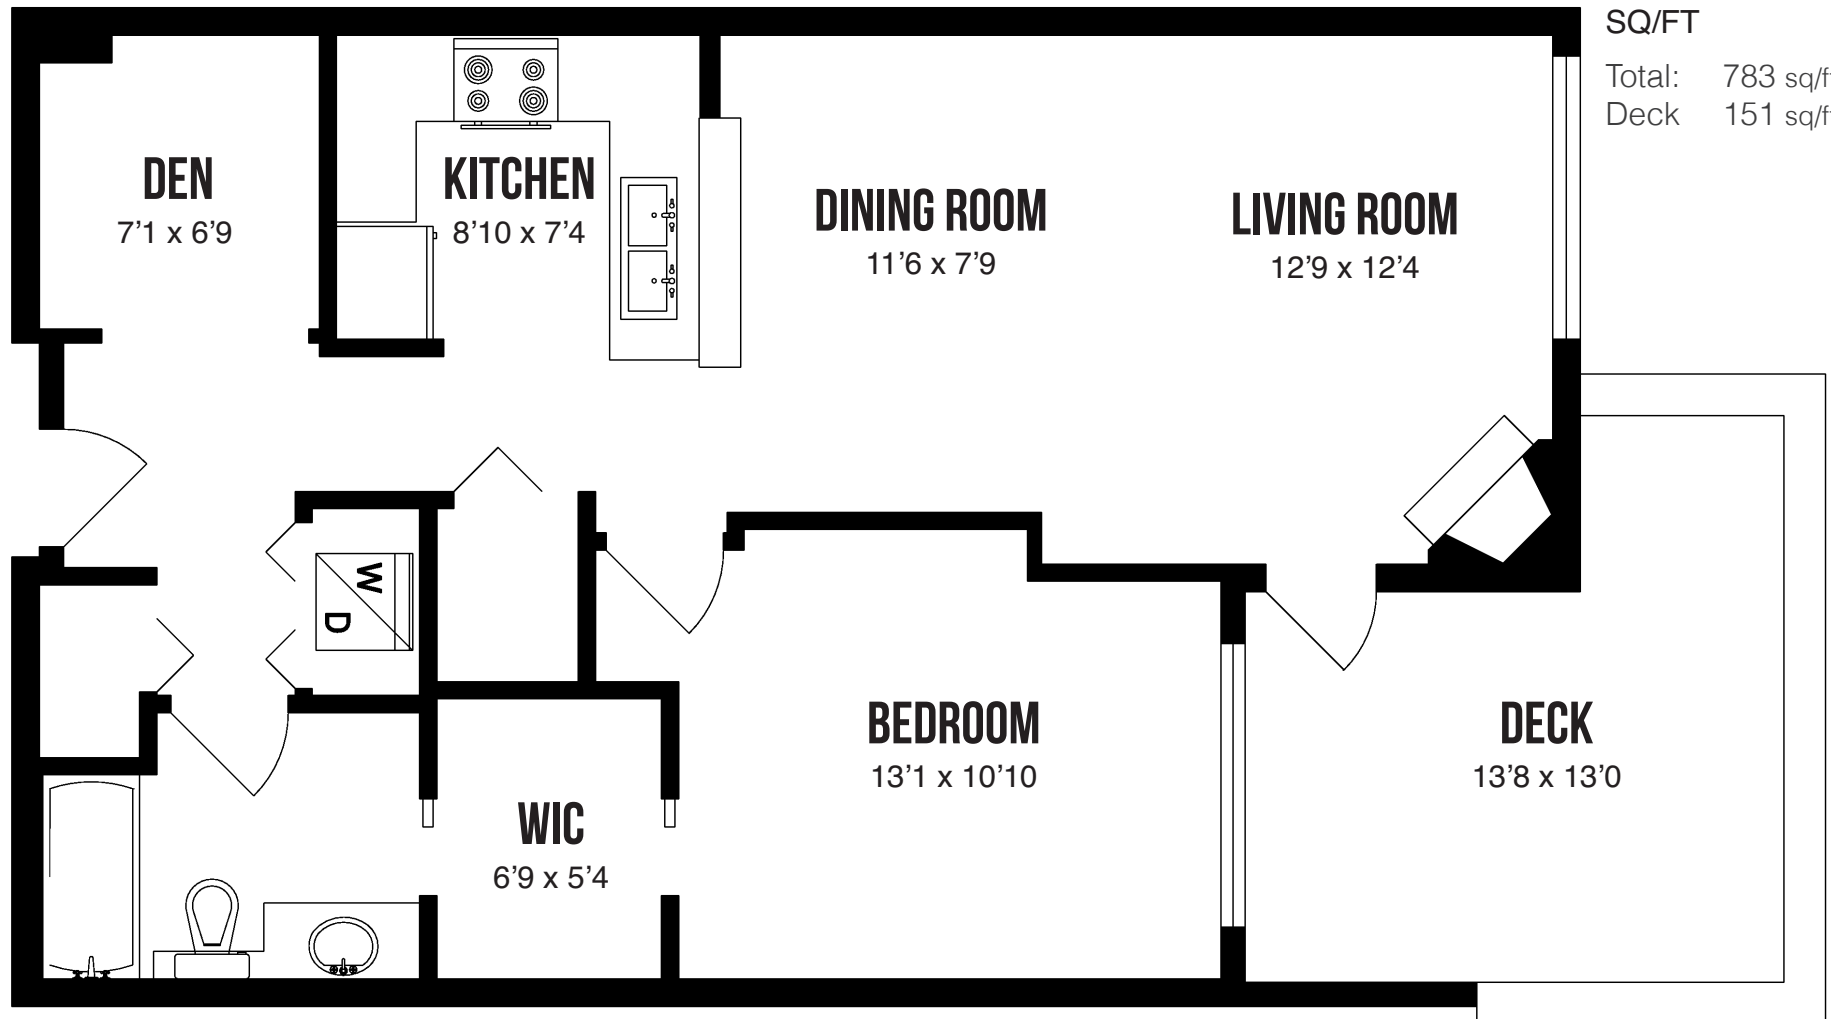

For more information
Call 604 983 2518 or visit
RealEstateNorthShore.com

203-3151 CONNAUGHT CRESCENT

Edgemont Village, North Vancouver

SQ/FT
Total: 783 sq/ft
Deck: 151 sq/ft