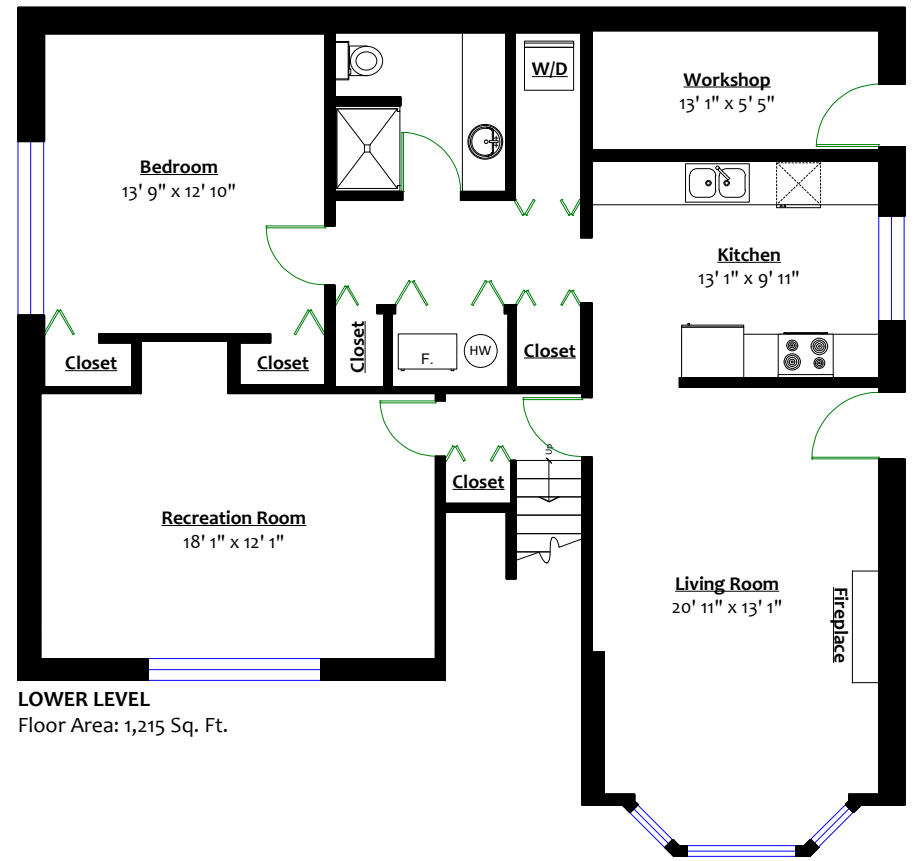

Totals**

Main Level:	1,347 sq. ft.	Workshop:	92 sq. ft.
Lower Level:	1,215 sq. ft.	Deck:	405 sq. ft.
Total:	2,562 sq. ft.	Total:	497 sq. ft.