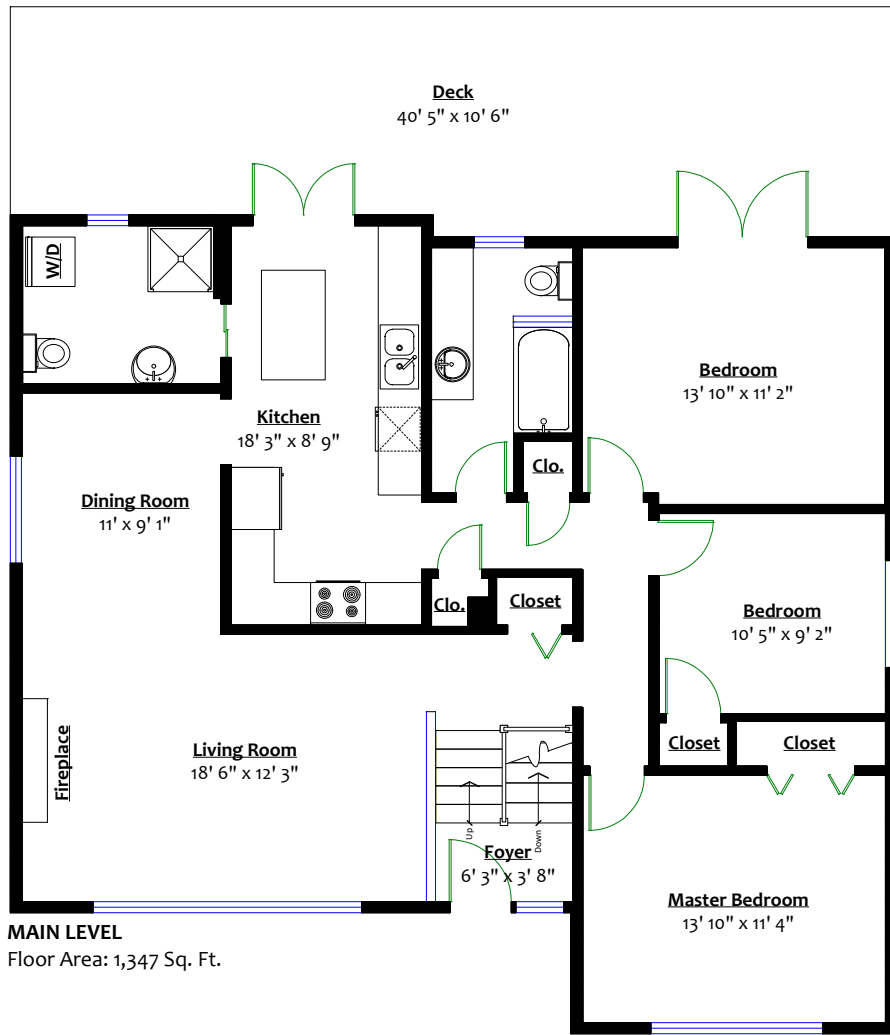

For more information
Call 604 983 2518 or visit
RealEstateNorthShore.com

1322 MILL STREET

Lynn Valley, North Vancouver