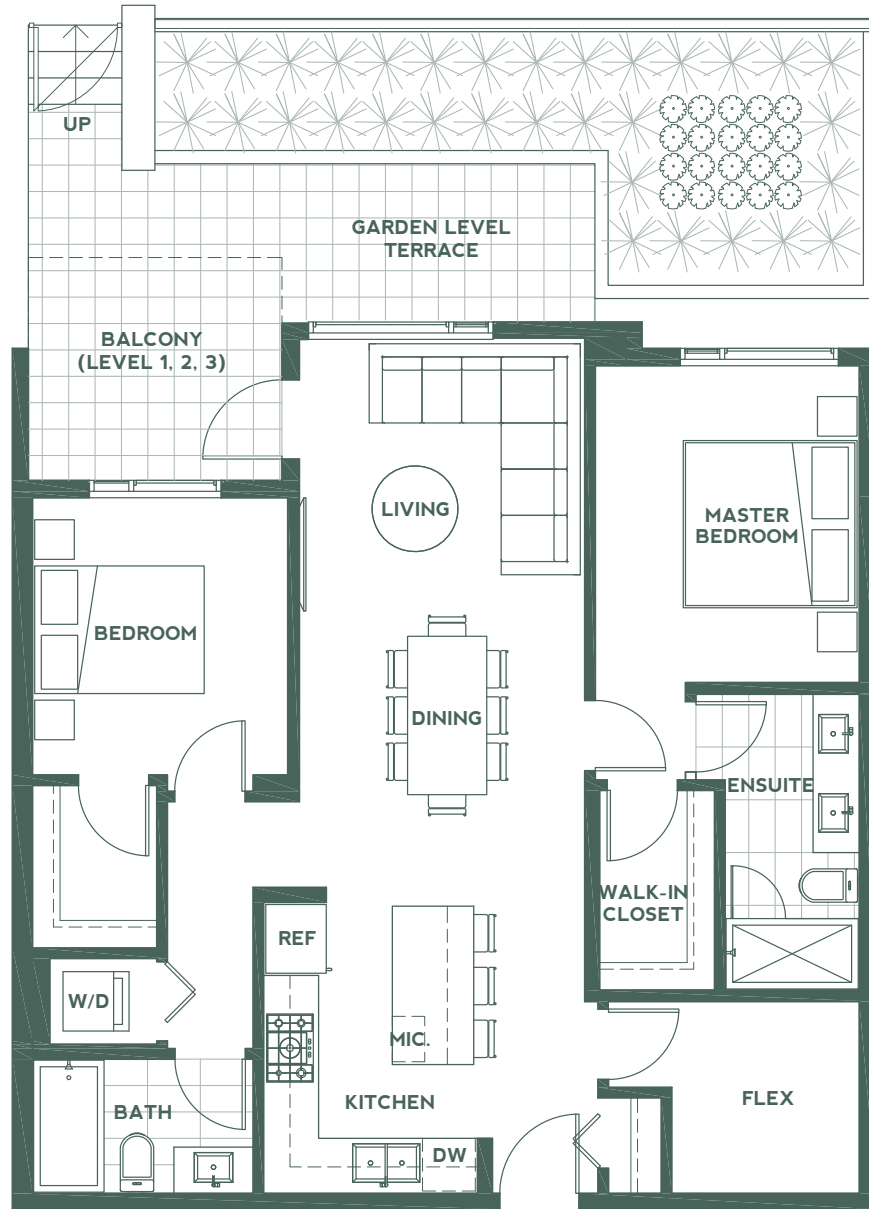

PLAN B1

Two Bedroom + Two Bath + Flex
 Living: 1005 Sq Ft / Exterior: 76-209 Sq Ft

Dimensions, sizes, specifications, layouts and materials are approximate only and subject to change without notice. Purchasers are advised to review the Disclosure Statement and Offer of Purchase and Sale for more information E.&O.E.