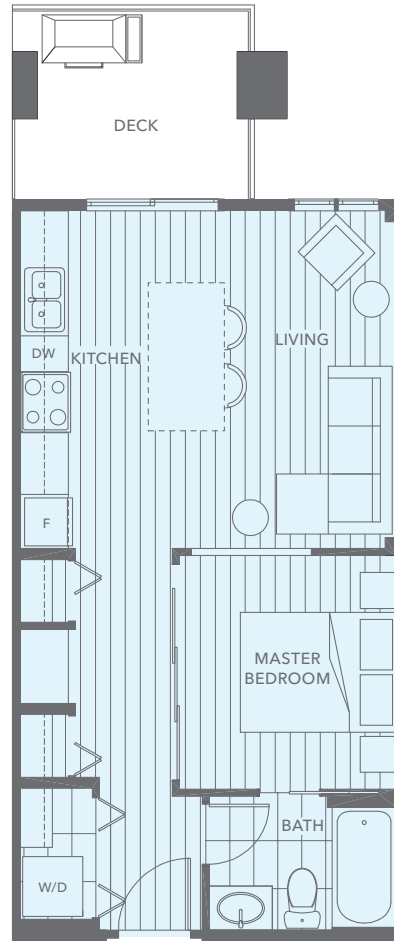

ATWELL | PLAN A

1 BEDROOM, 1 BATH | 507 - 511 SQ.FT.

UNITS 215, 216, 318, 319, 418, 419

LEVEL 2

LEVEL 3

LEVEL 4