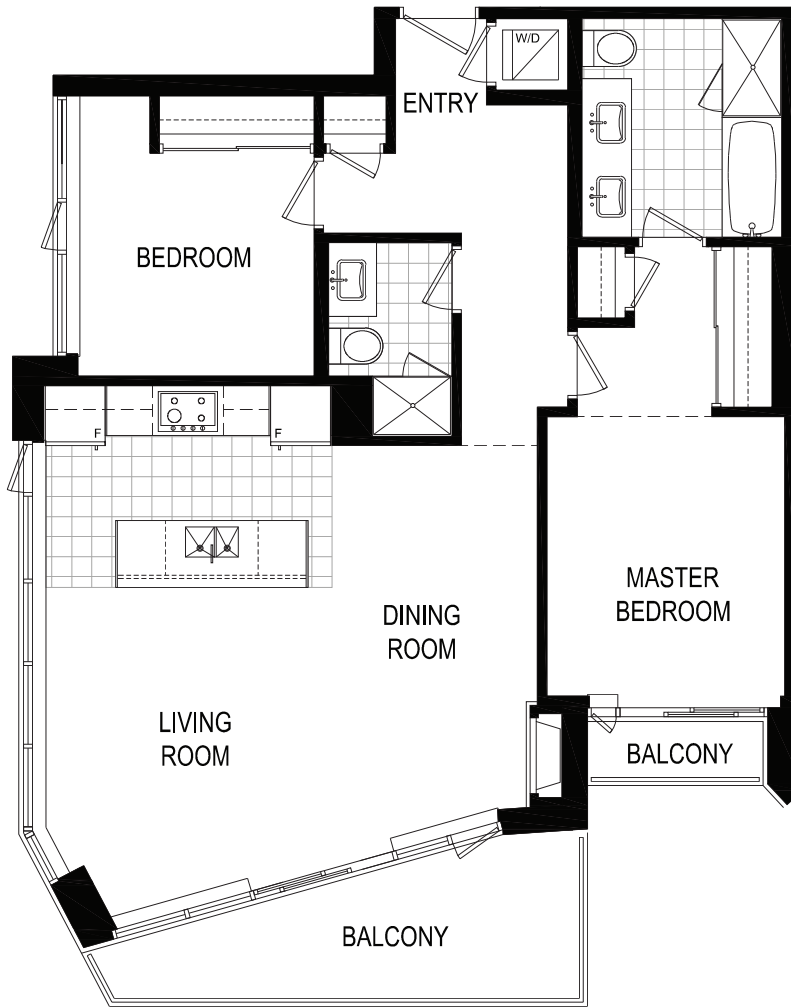

**2 BEDROOM**  
1,024 sq.ft.+ BALCONY 130 sq.ft. = 1,154 sq.ft

**SUITE 09**

LEVEL 2 TO 12