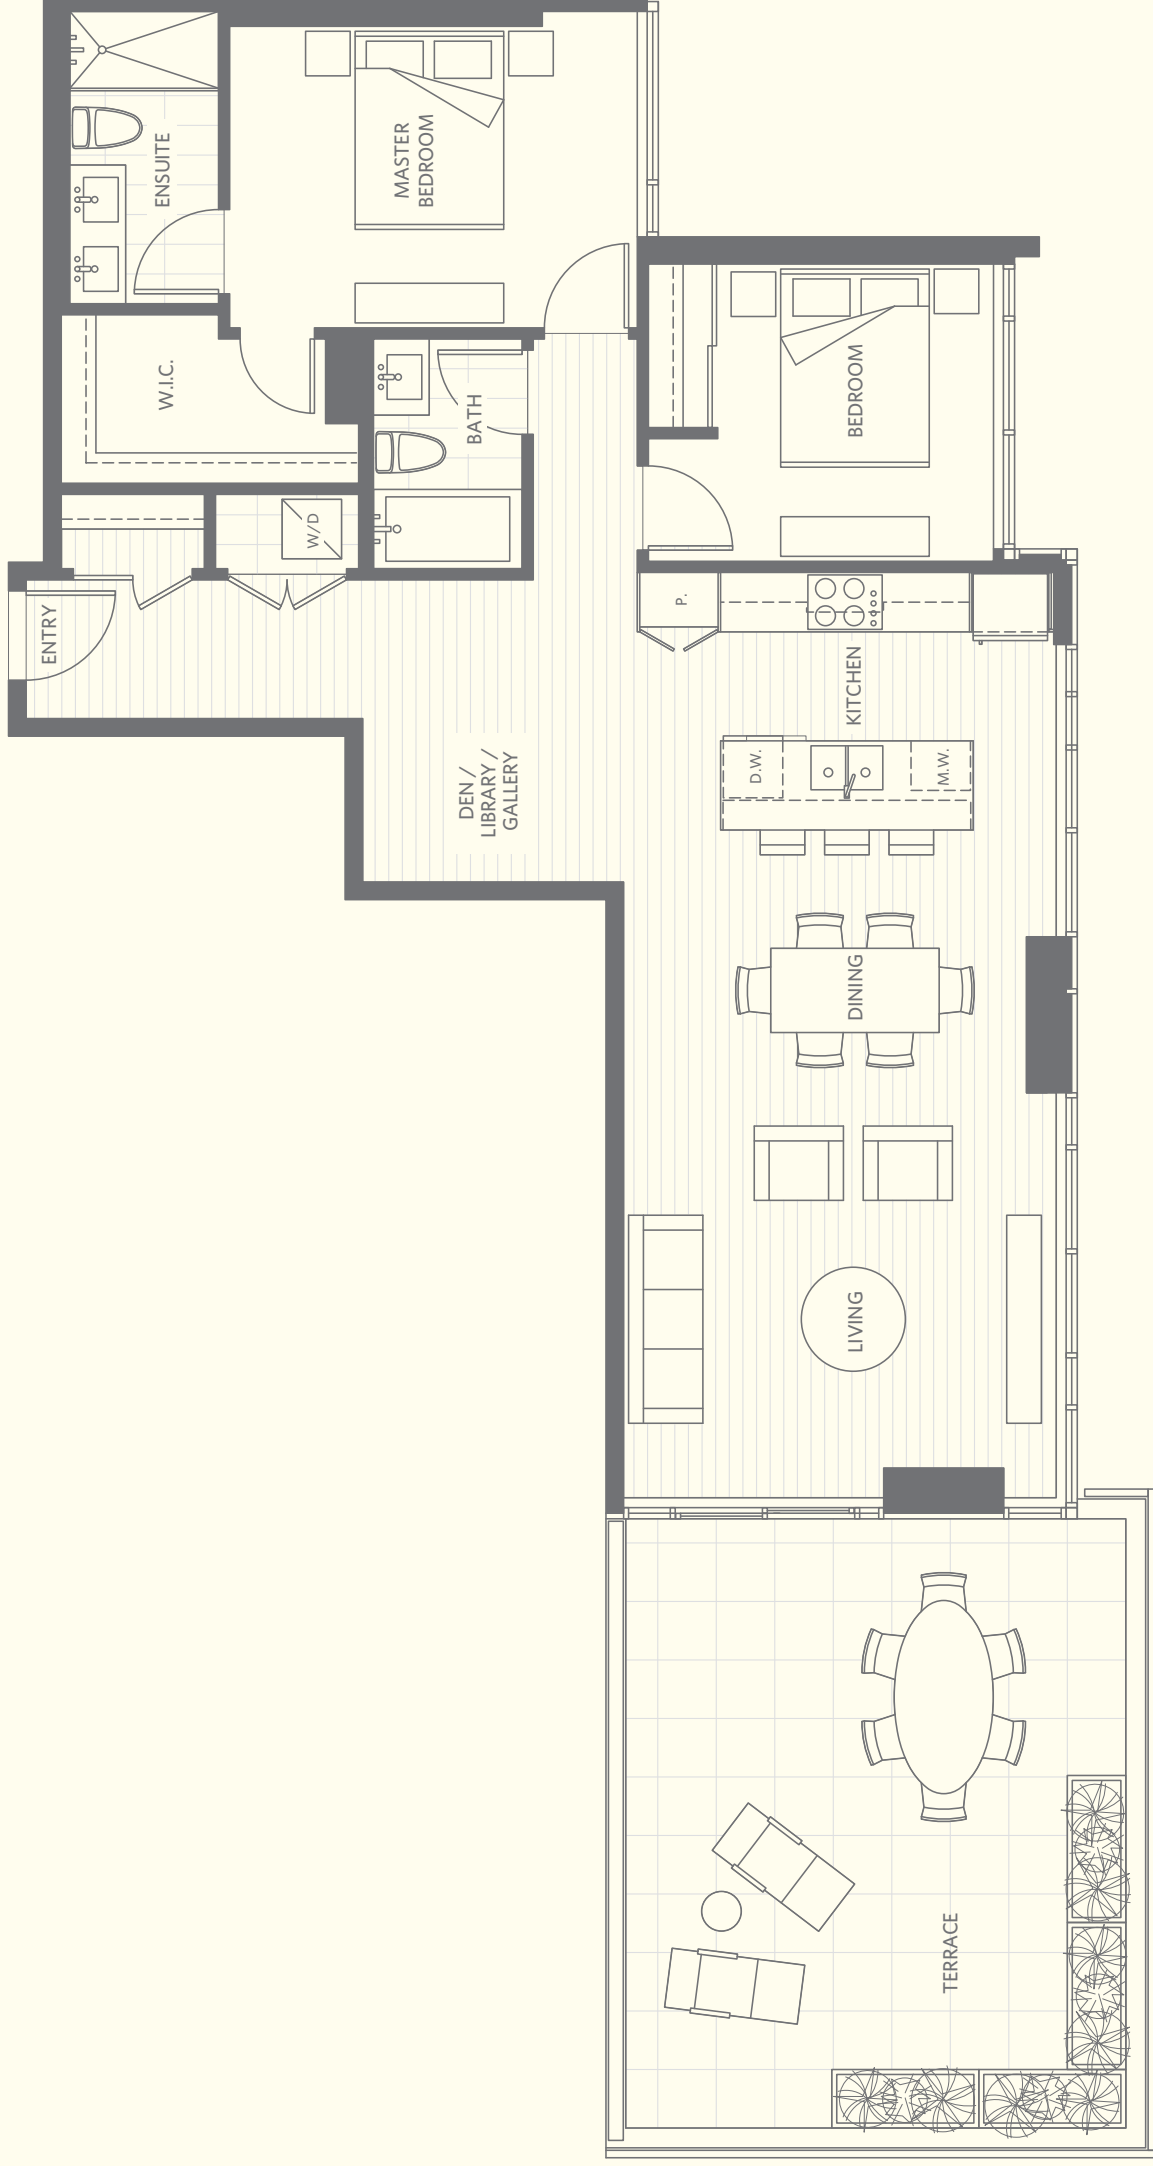

Home 02

2 BEDROOM + DEN · LIVING 1,181 SF
LEVEL 4 - SKYVIEW TERRACE HOMES · TERRACE 386 SF

Home 02

2 BEDROOM + DEN · LIVING 1,181 SF
LEVELS 5 THROUGH 9 – VIEWPOINT HOMES · TERRACE 255 SF
LEVELS 10 THROUGH 15 – INFINITY HOMES · TERRACE 255 SF