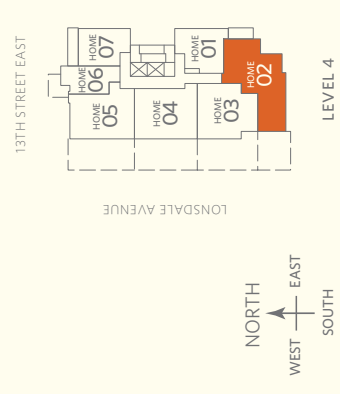

Home 02

2 BEDROOM + DEN · LIVING 1,181 SF
LEVEL 4 - SKYVIEW TERRACE HOMES · TERRACE 386 SF

Home 02

2 BEDROOM + DEN · LIVING 1,181 SF
LEVELS 5 THROUGH 9 – VIEWPOINT HOMES · TERRACE 255 SF
LEVELS 10 THROUGH 15 – INFINITY HOMES · TERRACE 255 SF