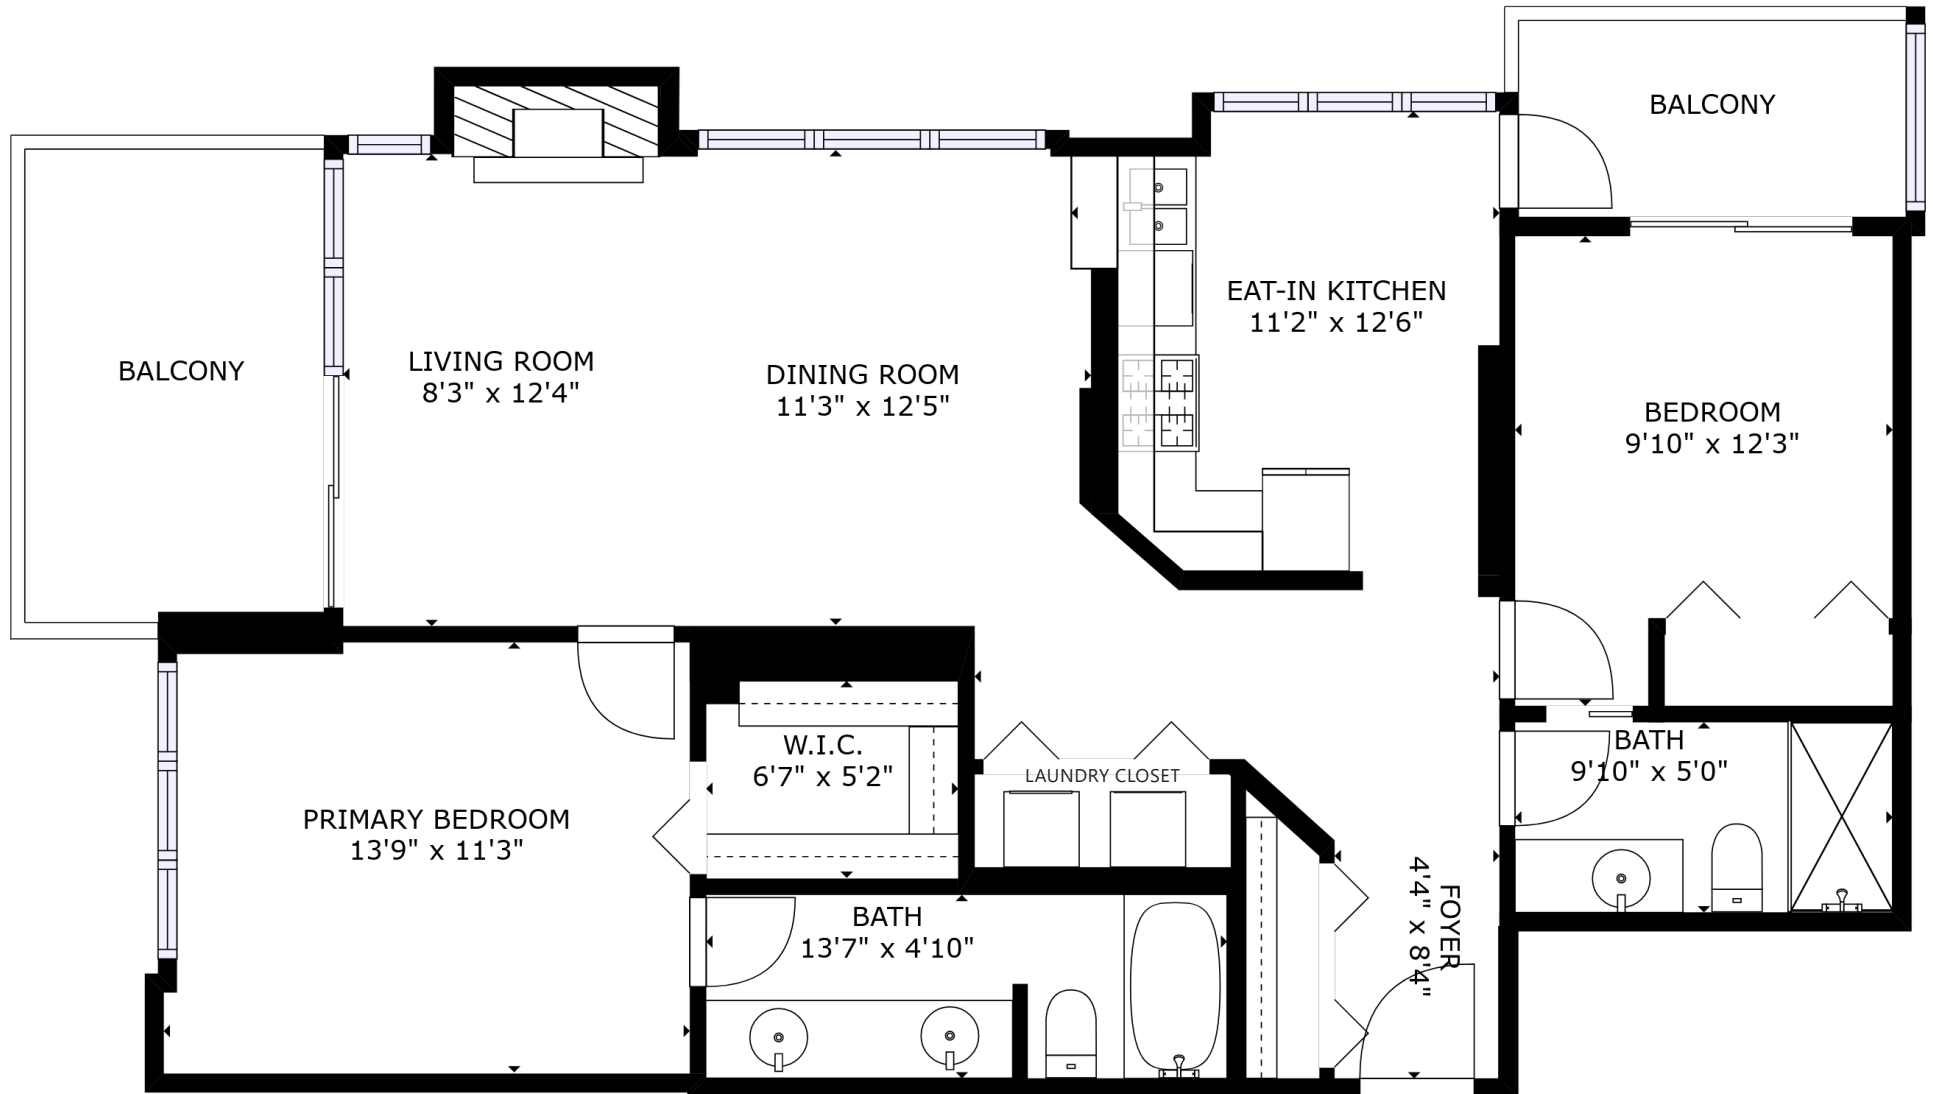

For more information
Call [604 983 2518](tel:6049832518) or visit
RealEstateNorthShore.com

906 108 EAST 14TH STREET
Central Lonsdale, North Vancouver

FLOOR AREA: 1,033 SQ/FT

Square footage from strata plan. Layout and measurements by Matterport.
Square footage, room measurements, & dimensions are approximate and not guaranteed.
Information should not be relied upon without independent verification.
This communication is not intended to cause or induce breach of an existing agency agreement.