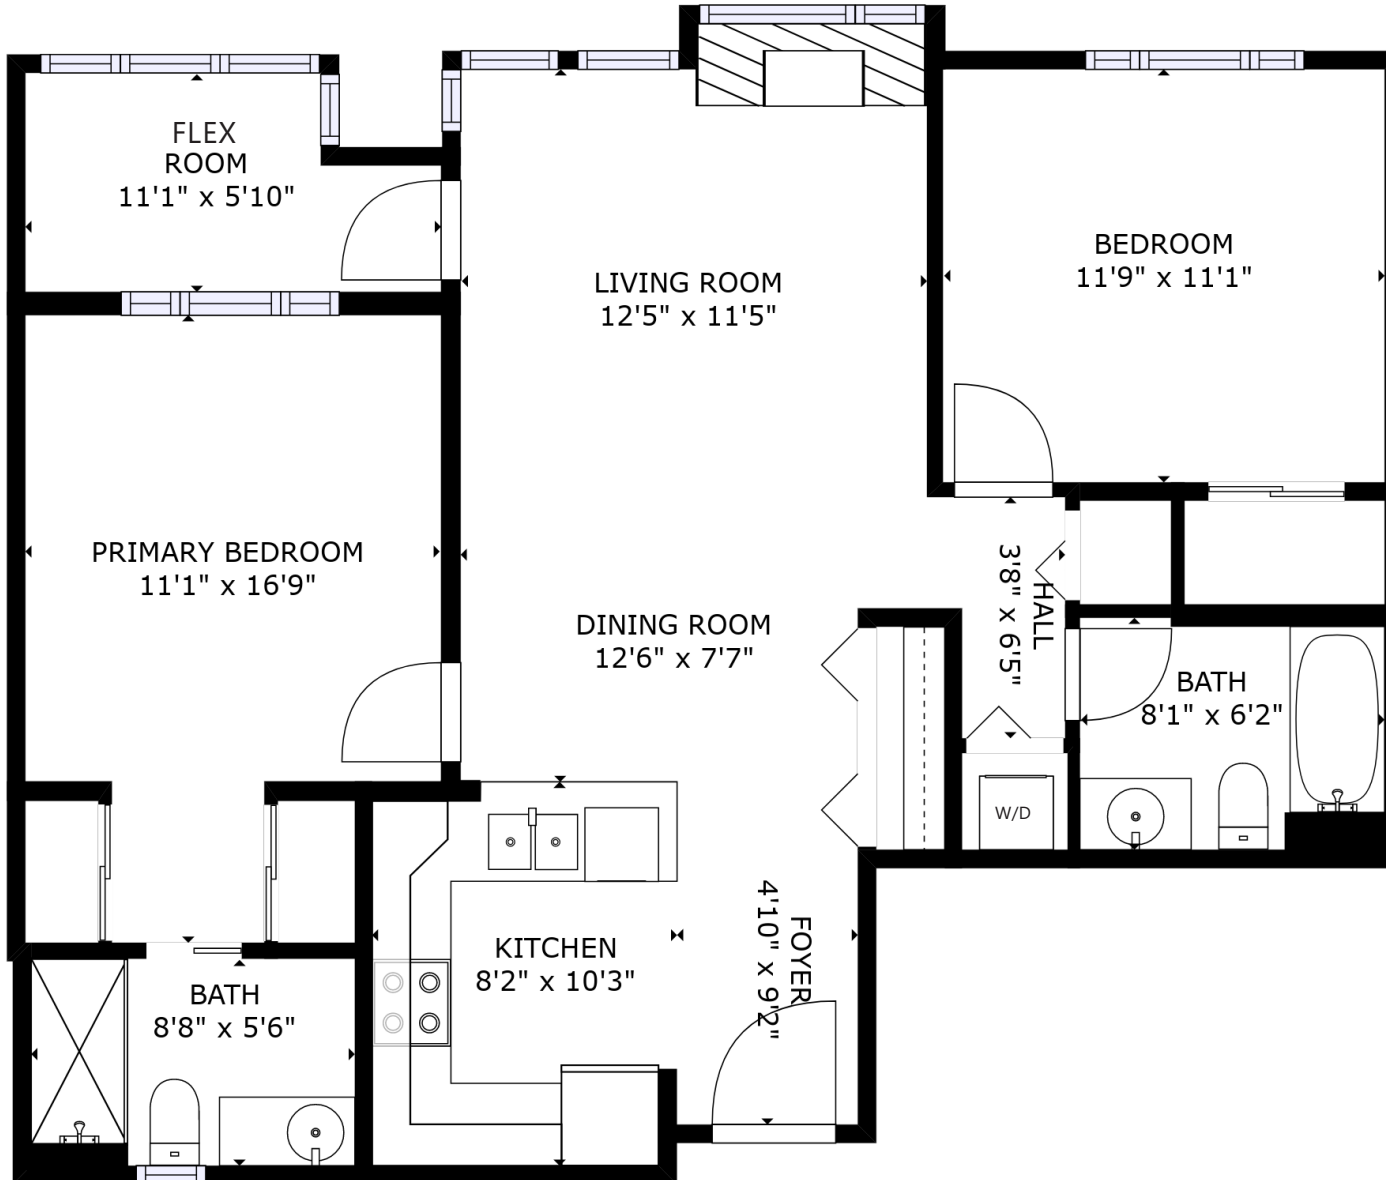

For more information
Call [604 983 2518](tel:6049832518) or visit
RealEstateNorthShore.com

411 345 LONSDALE AVENUE

Lower Lonsdale, North Vancouver

FLOOR AREA: 967 SQ/FT

Square footage from strata plan. Layout and measurements by Matterport.
Square footage, room measurements, & dimensions are approximate and not guaranteed.
Information should not be relied upon without independent verification.
This communication is not intended to cause or induce breach of an existing agency agreement.