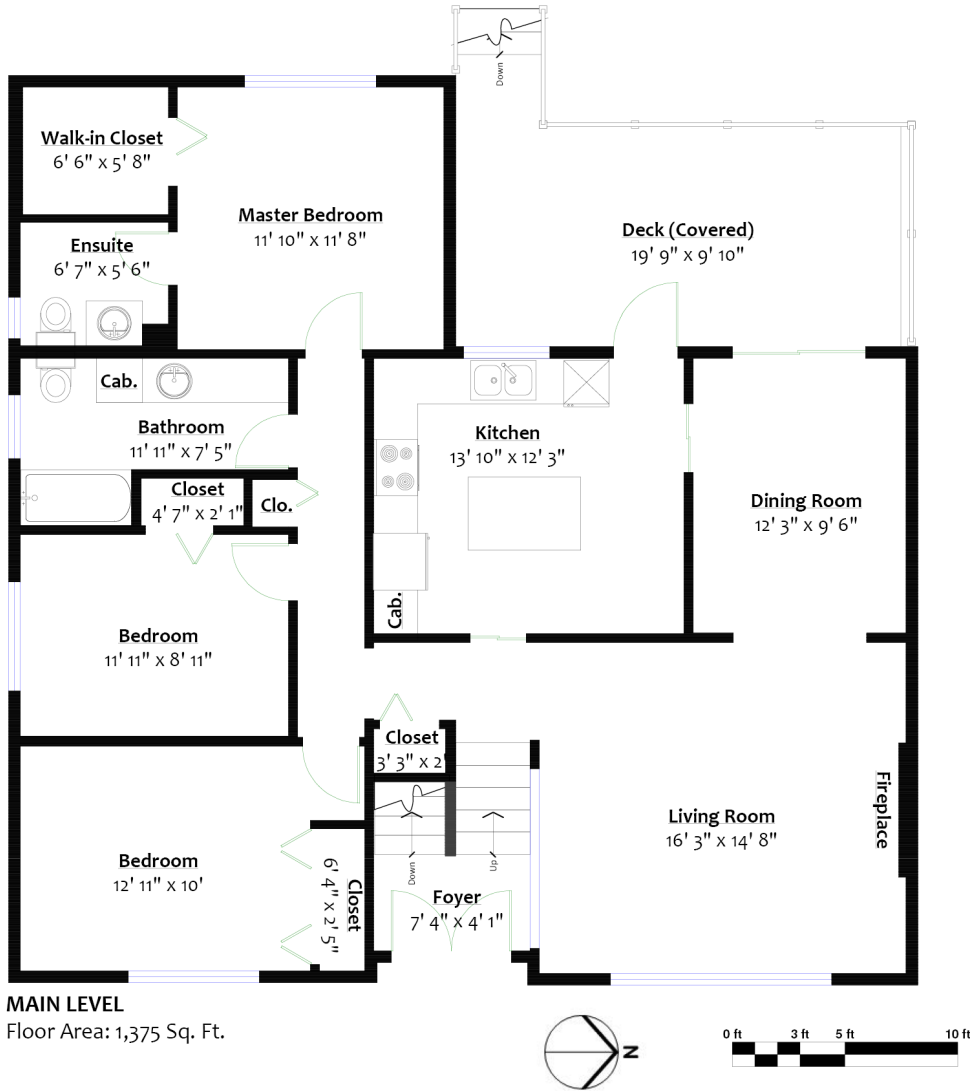

3639 CAMPBELL AVENUE

Lynn Valley, North Vancouver

Grant Zhang Team
Michael Chau
778 985 6692

Rossetti Team
604 983 2518
RossettiTeam.com