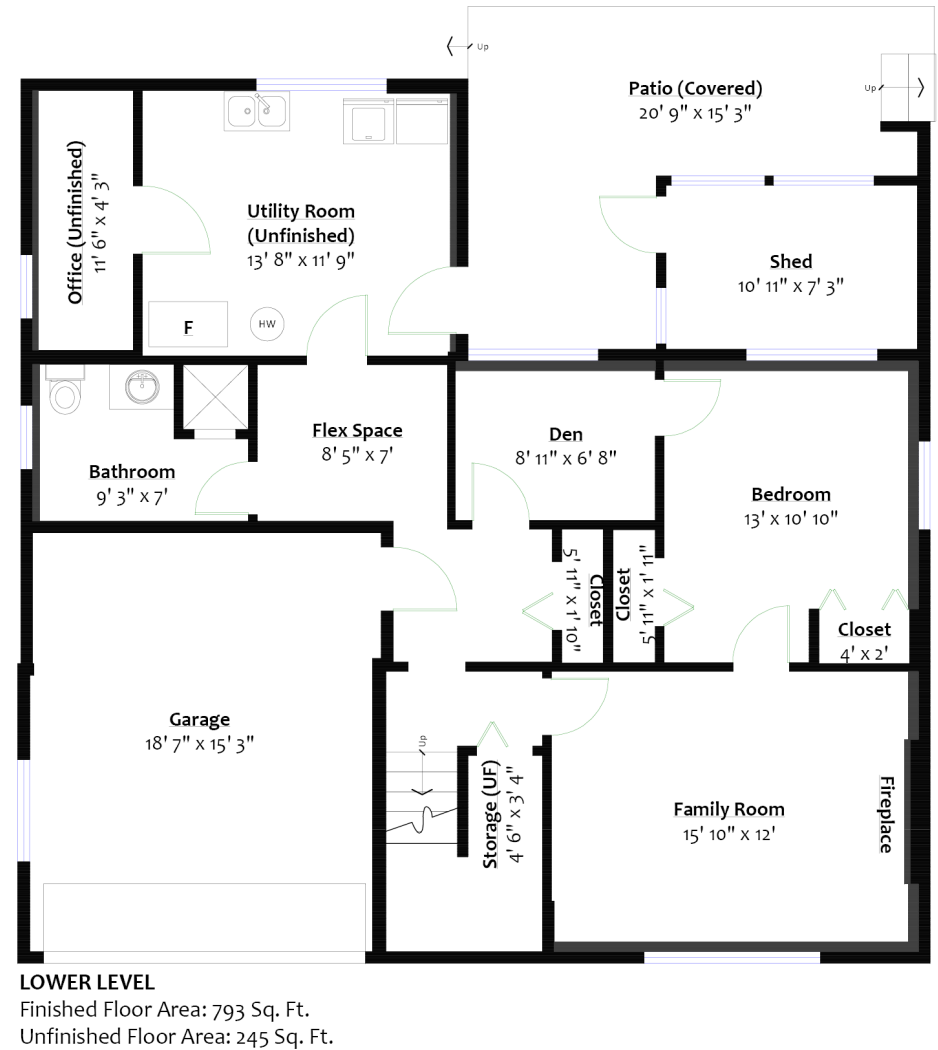

3639 CAMPBELL AVENUE

Lynn Valley, North Vancouver

Grant Zhang Team
Michael Chau
778 985 6692

Rossetti Team
604 983 2518
RossettiTeam.com