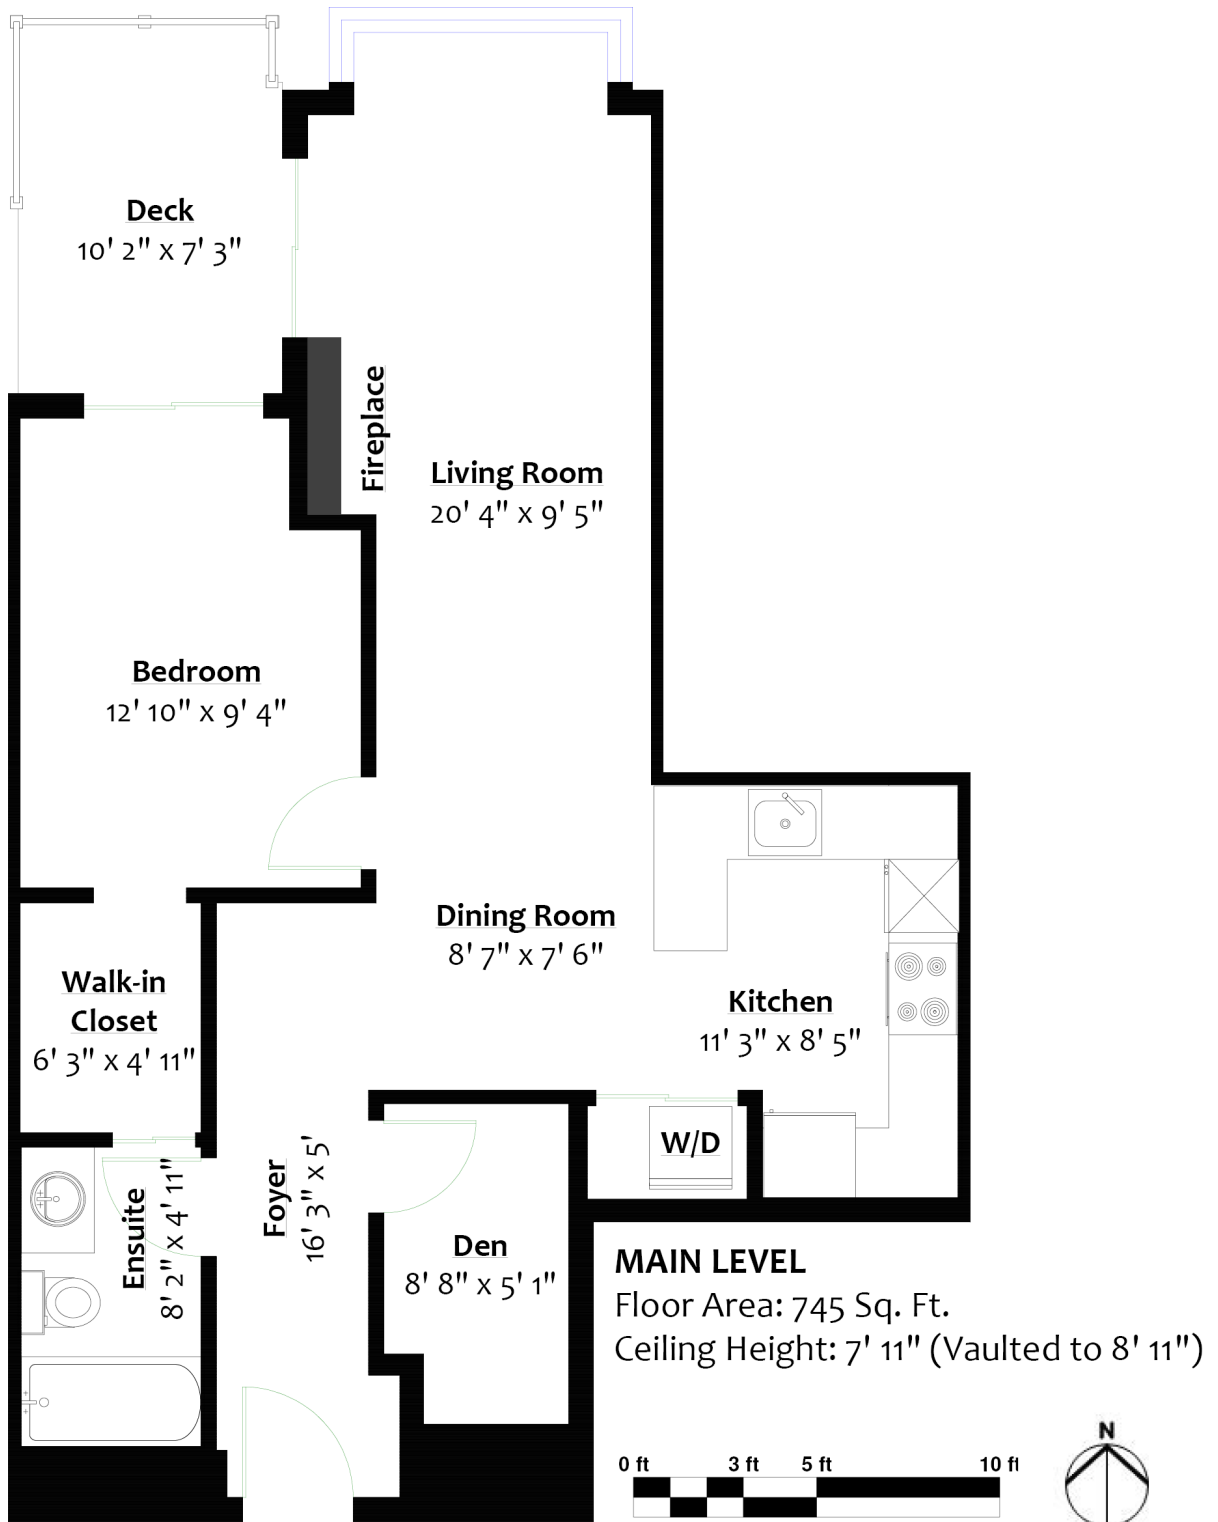

203 1633 TATLOW AVENUE

Pemberton, North Vancouver

Sq/ft & room measurements are approx. based on interior measurements to exterior walls by BC Floorplans. Information should not be relied upon without independent verification. This communication is not intended to cause or induce breach of an existing agency agreement.