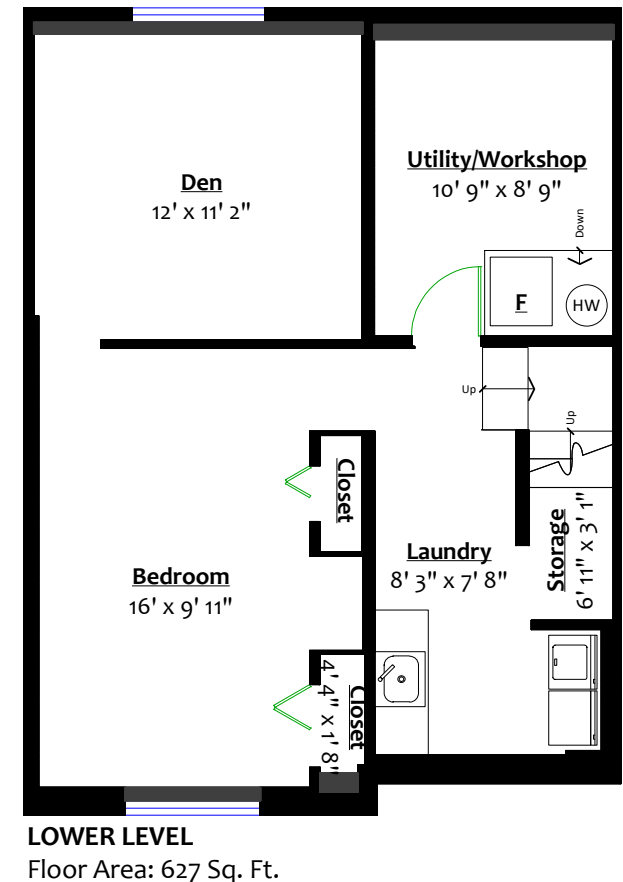

For more information
 Call **604 983 2518** or visit
RealEstateNorthShore.com

1276 PREMIER STREET

Lynnmoure, North Vancouver

SQ/FT TOTALS

Main Level:	627 sq/ft
Upper Level:	655 sq/ft
Lower Level:	627 sq/ft
TOTAL:	1,909 sq/ft

Sq/ft & room measurements are approx. based on interior measurements to exterior walls (by BC Floorplans)
 Information should not be relied upon without independent verification.
 This communication is not intended to cause or induce breach of an existing agency agreement.