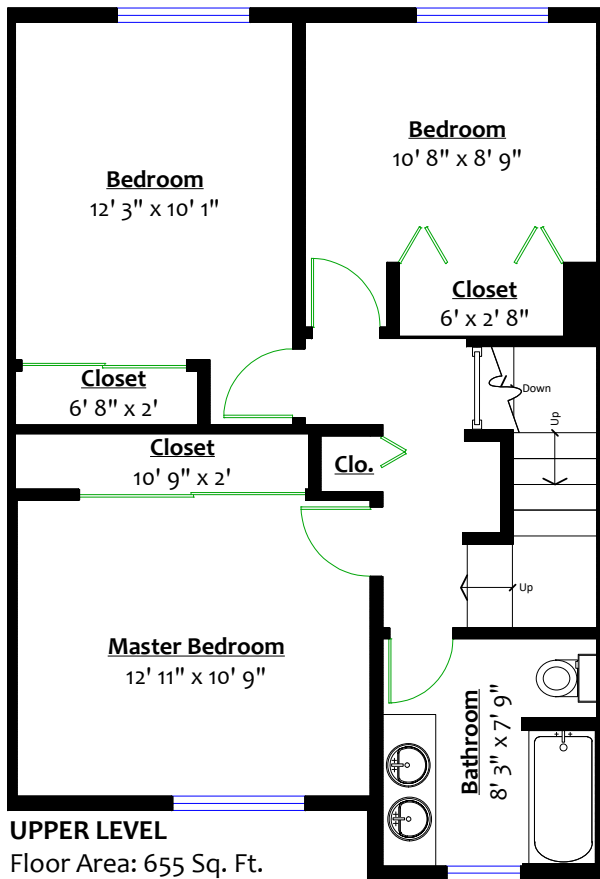

For more information
 Call **604 983 2518** or visit
RealEstateNorthShore.com

1276 PREMIER STREET

Lynnmoure, North Vancouver

SQ/FT TOTALS

Main Level:	627 sq/ft
Upper Level:	655 sq/ft
Lower Level:	627 sq/ft
TOTAL:	1,909 sq/ft

Sq/ft & room measurements are approx. based on interior measurements to exterior walls (by BC Floorplans)
 Information should not be relied upon without independent verification.
 This communication is not intended to cause or induce breach of an existing agency agreement.