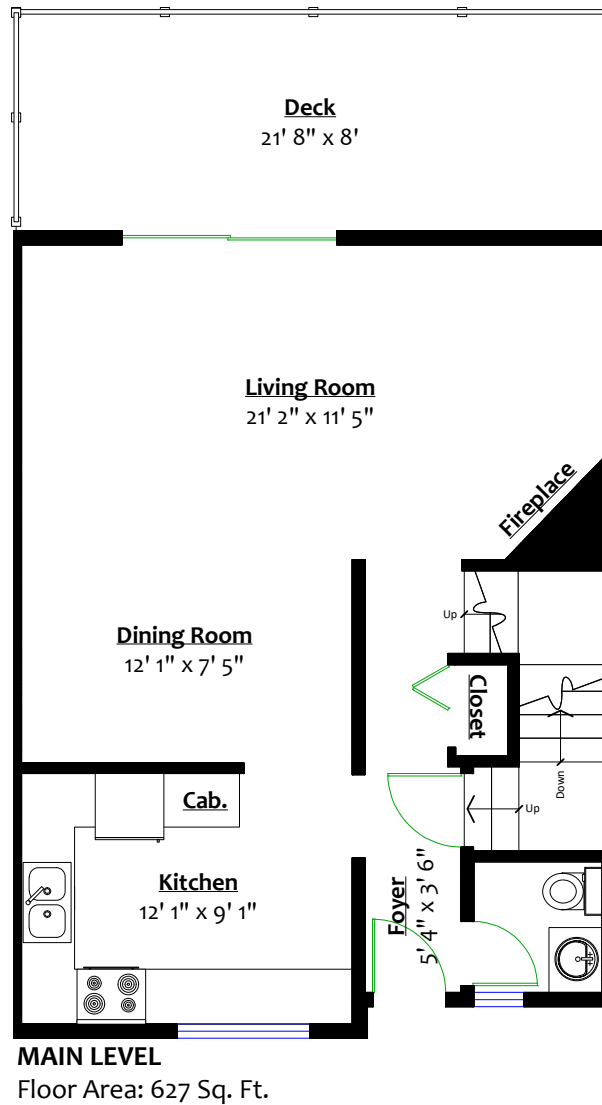

For more information
 Call **604 983 2518** or visit
RealEstateNorthShore.com

1276 PREMIER STREET

Lynnmoure, North Vancouver

SQ/FT TOTALS

Main Level:	627 sq/ft
Upper Level:	655 sq/ft
Lower Level:	627 sq/ft
TOTAL:	1,909 sq/ft

Sq/ft & room measurements are approx. based on interior measurements to exterior walls (by BC Floorplans)
 Information should not be relied upon without independent verification.
 This communication is not intended to cause or induce breach of an existing agency agreement.