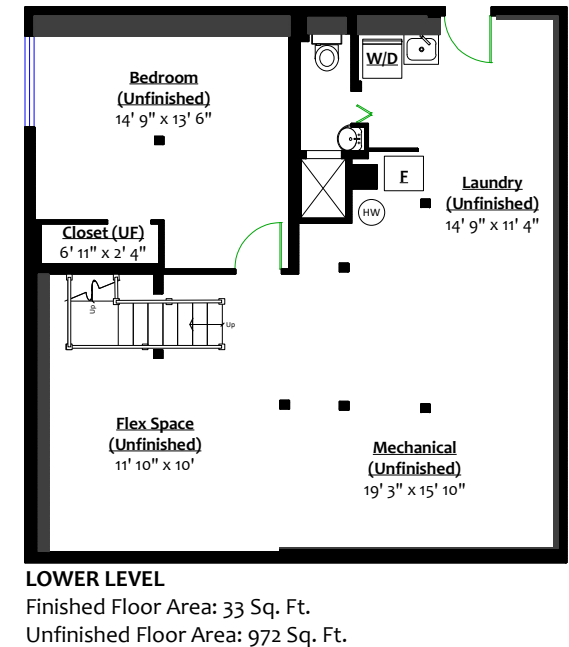

For more information
 Call 604 983 2518 or visit
RealEstateNorthShore.com

3096 FROMME ROAD

Lynn Valley, North Vancouver

SQ/FT TOTALS

Main Level:	1,370 sq/ft	Porch:	137 sq/ft
Upper Level:	856 sq/ft	Deck:	409 sq/ft
Lower Level:	33 sq/ft		
TOTAL (Finished):	2,259 sq/ft		
Lower (Unfinished):	972 sq/ft		
GRAND TOTAL:	3,231 sq/ft		

Sq/ft & room measurements are approx. based on interior measurements to exterior walls by BC Floorplans. Information should not be relied upon without independent verification. This communication is not intended to cause or induce breach of an existing agency agreement.