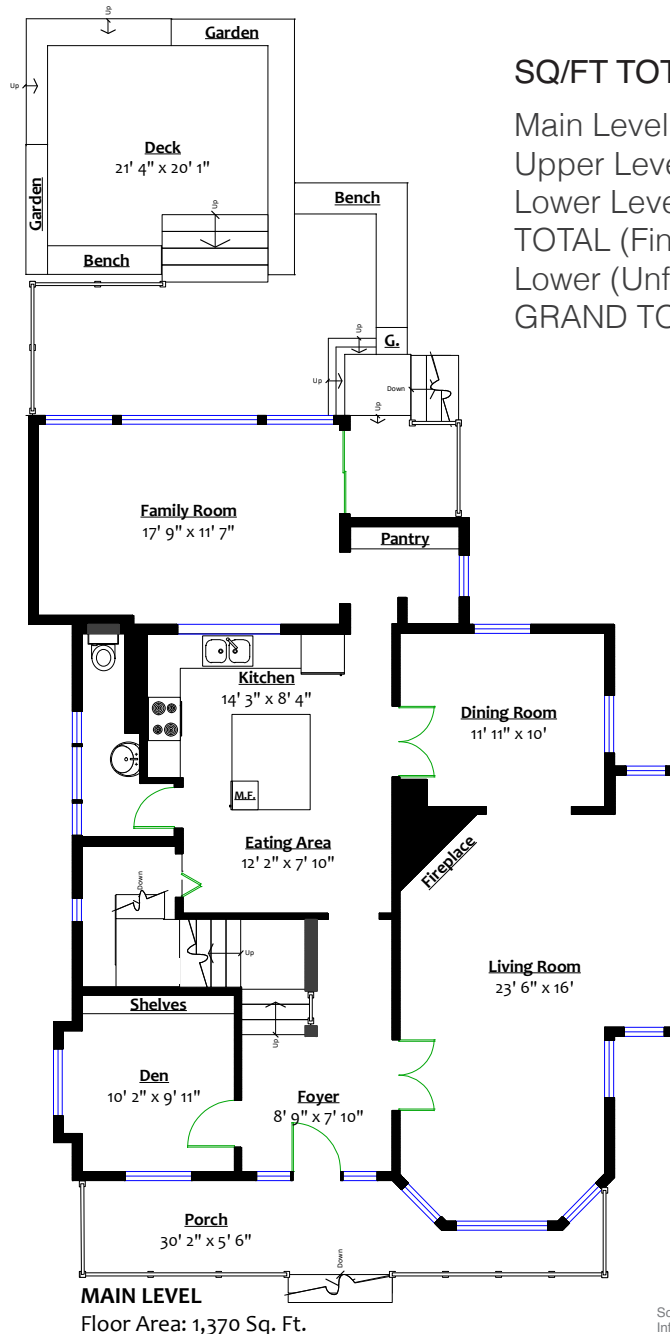

For more information
 Call 604 983 2518 or visit
RealEstateNorthShore.com

3096 FROMME ROAD

Lynn Valley, North Vancouver

SQ/FT TOTALS

Main Level:	1,370 sq/ft	Porch:	137 sq/ft
Upper Level:	856 sq/ft	Deck:	409 sq/ft
Lower Level:	33 sq/ft		
TOTAL (Finished):	2,259 sq/ft		
Lower (Unfinished):	972 sq/ft		
GRAND TOTAL:	3,231 sq/ft		

Sq/ft & room measurements are approx. based on interior measurements to exterior walls by BC Floorplans. Information should not be relied upon without independent verification. This communication is not intended to cause or induce breach of an existing agency agreement.