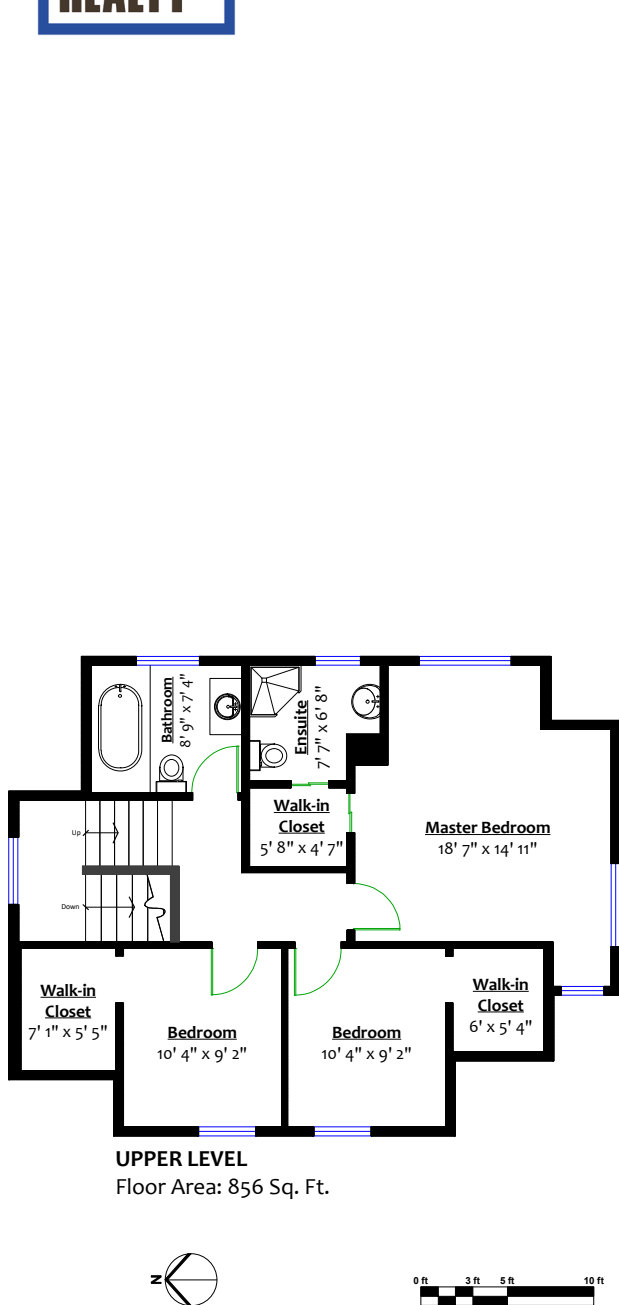

For more information
 Call 604 983 2518 or visit
RealEstateNorthShore.com

3096 FROMME ROAD

Lynn Valley, North Vancouver

SQ/FT TOTALS

Main Level:	1,370 sq/ft	Porch:	137 sq/ft
Upper Level:	856 sq/ft	Deck:	409 sq/ft
Lower Level:	33 sq/ft		
TOTAL (Finished):	2,259 sq/ft		
Lower (Unfinished):	972 sq/ft		
GRAND TOTAL:	3,231 sq/ft		

Sq/ft & room measurements are approx. based on interior measurements to exterior walls by BC Floorplans. Information should not be relied upon without independent verification. This communication is not intended to cause or induce breach of an existing agency agreement.