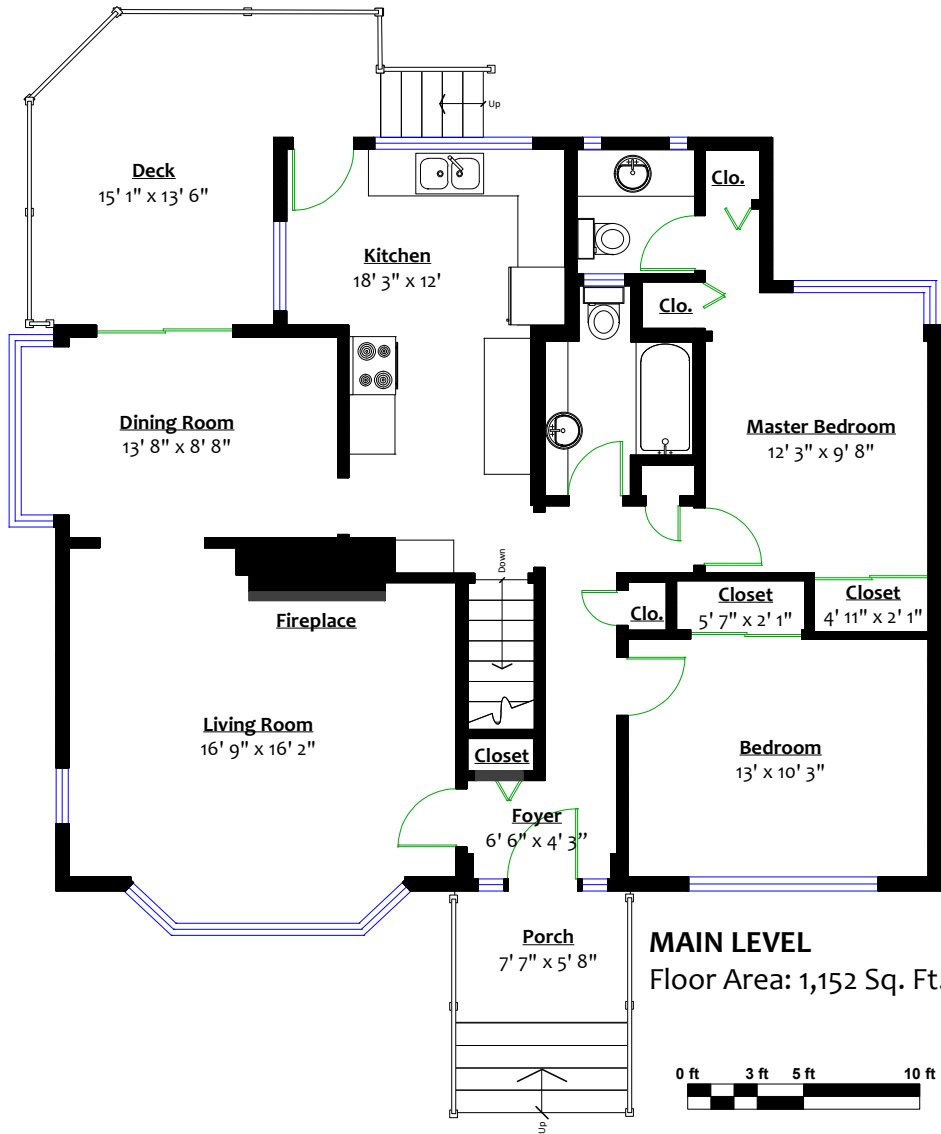

For more information
Call **604 983 2518** or visit
RealEstateNorthShore.com

1136 WEST 22ND STREET

Pemberton Heights

INTERIOR SQ/FT

Main Level: 1,152 sq/ft
Lower Level: 634 sq/ft
Total (Fin): 1,786 sq/ft
Unfinished: 512 sq/ft
Grand Total: 2,298 sq/ft

Sq/ft & room measurements are approx. based on interior measurements to exterior walls. By BC Floorplans. Information should not be relied upon without independent verification. This communication is not intended to cause or induce breach of an existing agency agreement.