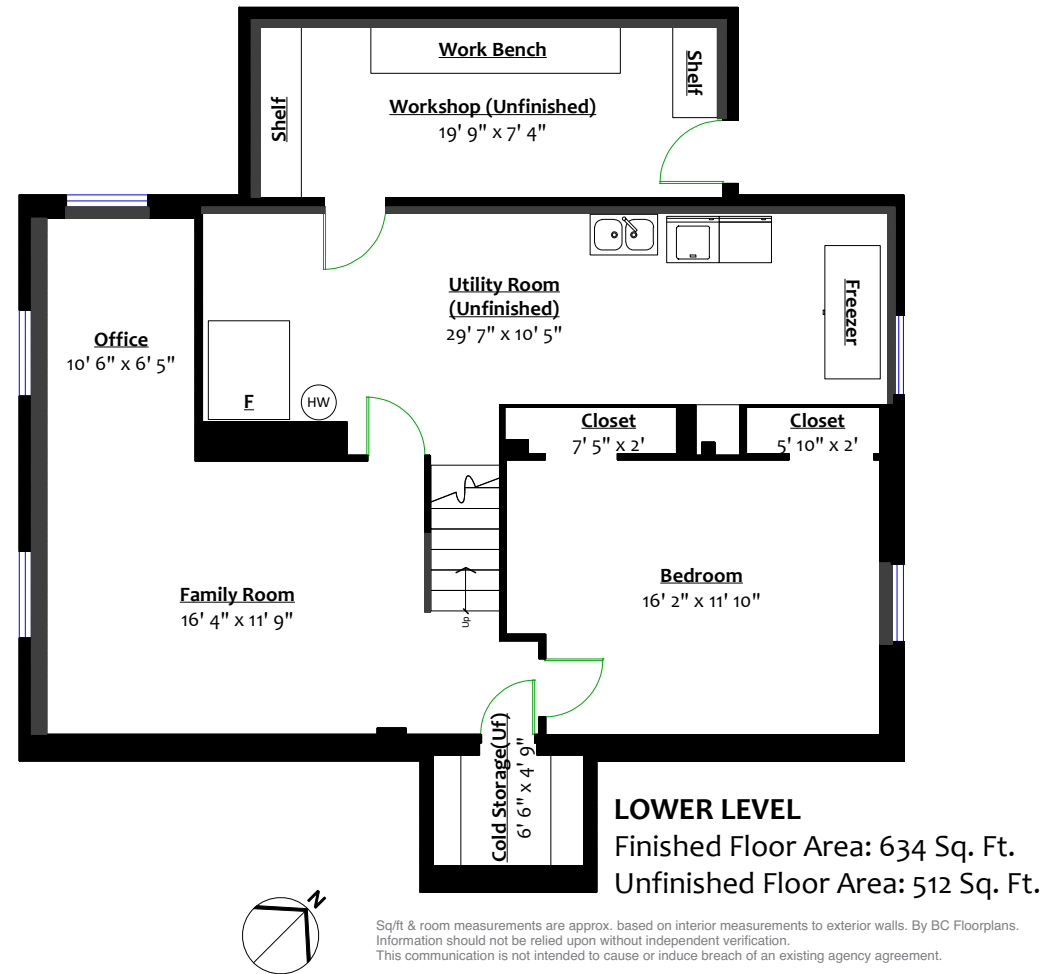

For more information
Call **604 983 2518** or visit
RealEstateNorthShore.com

1136 WEST 22ND STREET

Pemberton Heights

INTERIOR SQ/FT

Main Level: 1,152 sq/ft
Lower Level: 634 sq/ft
Total (Fin): 1,786 sq/ft
Unfinished: 512 sq/ft
Grand Total: 2,298 sq/ft

Sq/ft & room measurements are approx. based on interior measurements to exterior walls. By BC Floorplans. Information should not be relied upon without independent verification. This communication is not intended to cause or induce breach of an existing agency agreement.