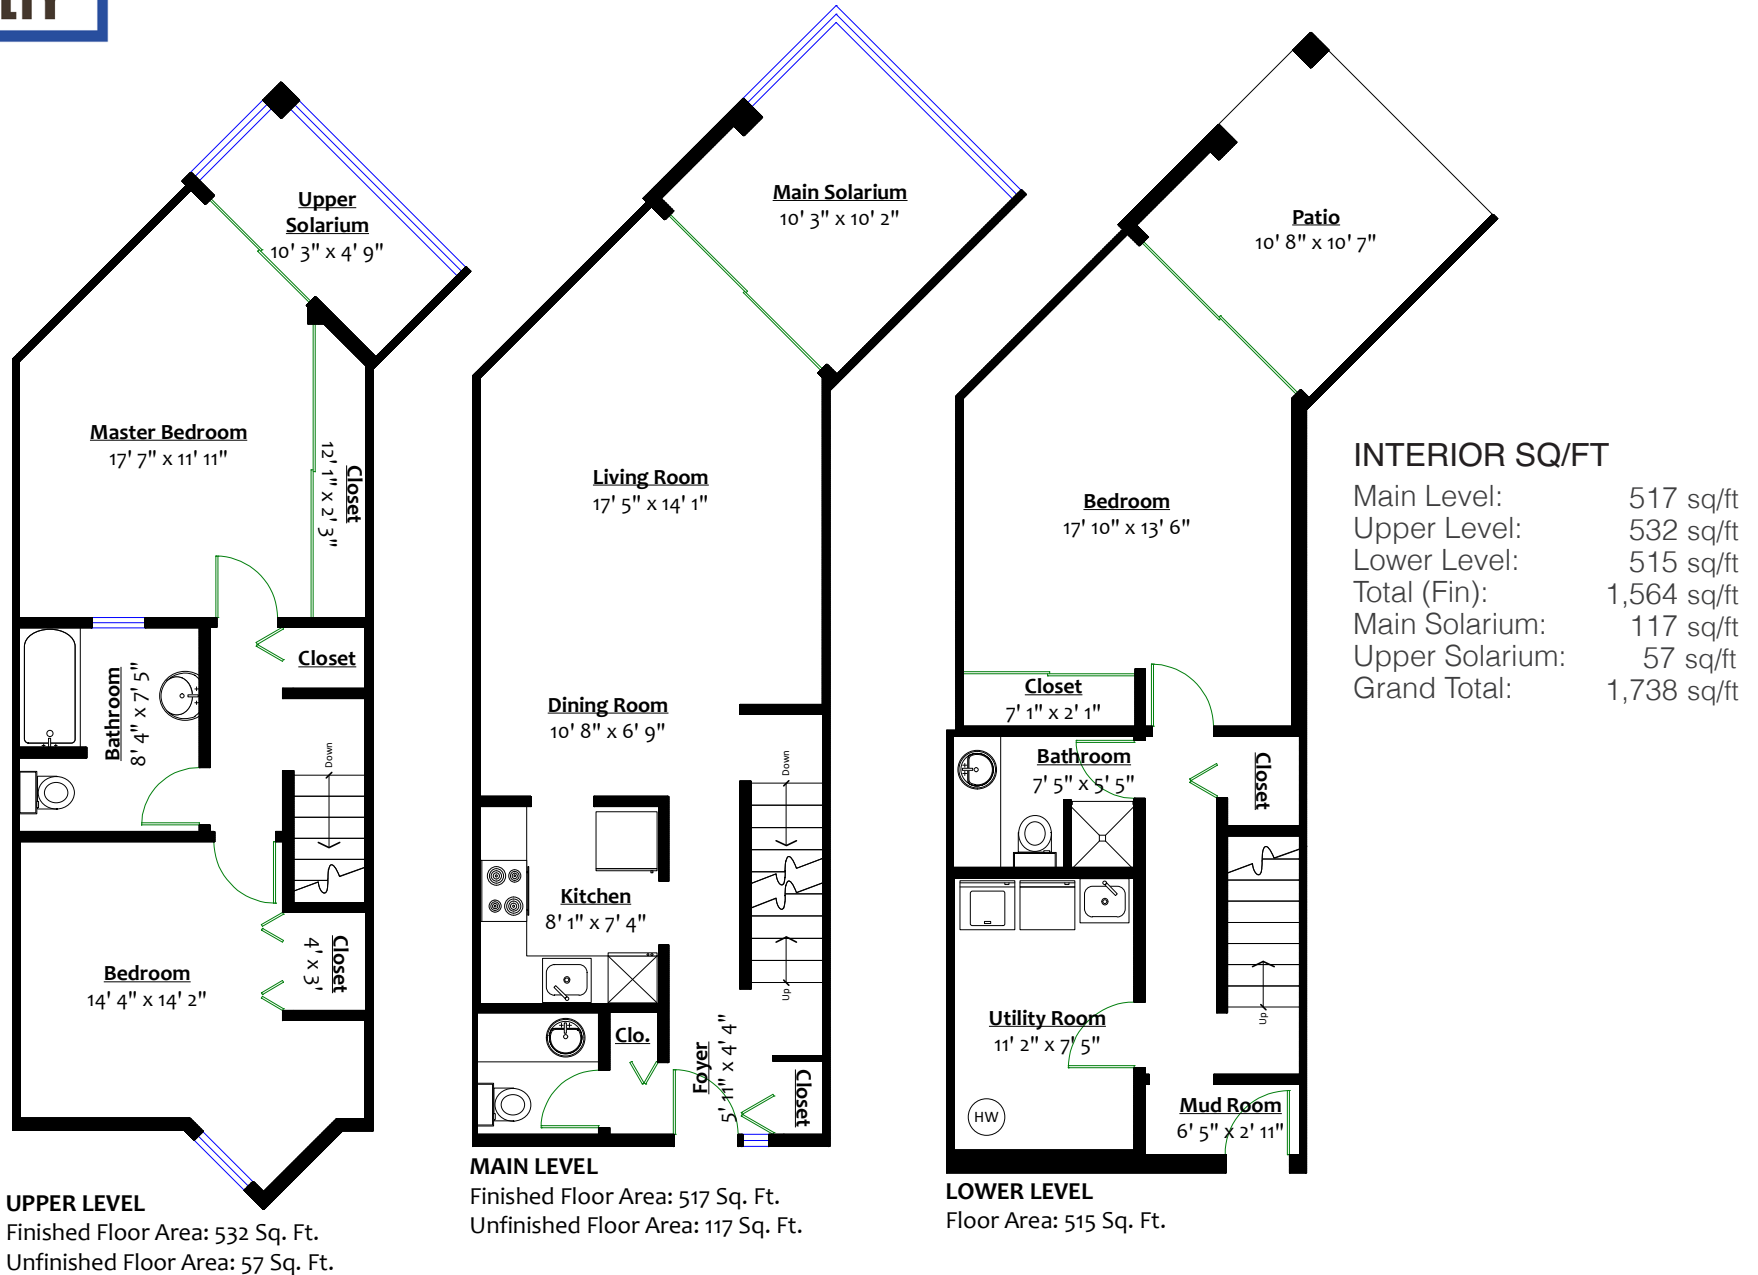

For more information
 Call **604 983 2518** or visit
RealEstateNorthShore.com

111-1910 CHESTERFIELD AVENUE

North Vancouver

Sq/ft & room measurements are approx. based on interior measurements to exterior walls. By BC Floorplans. Information should not be relied upon without independent verification. This communication is not intended to cause or induce breach of an existing agency agreement.