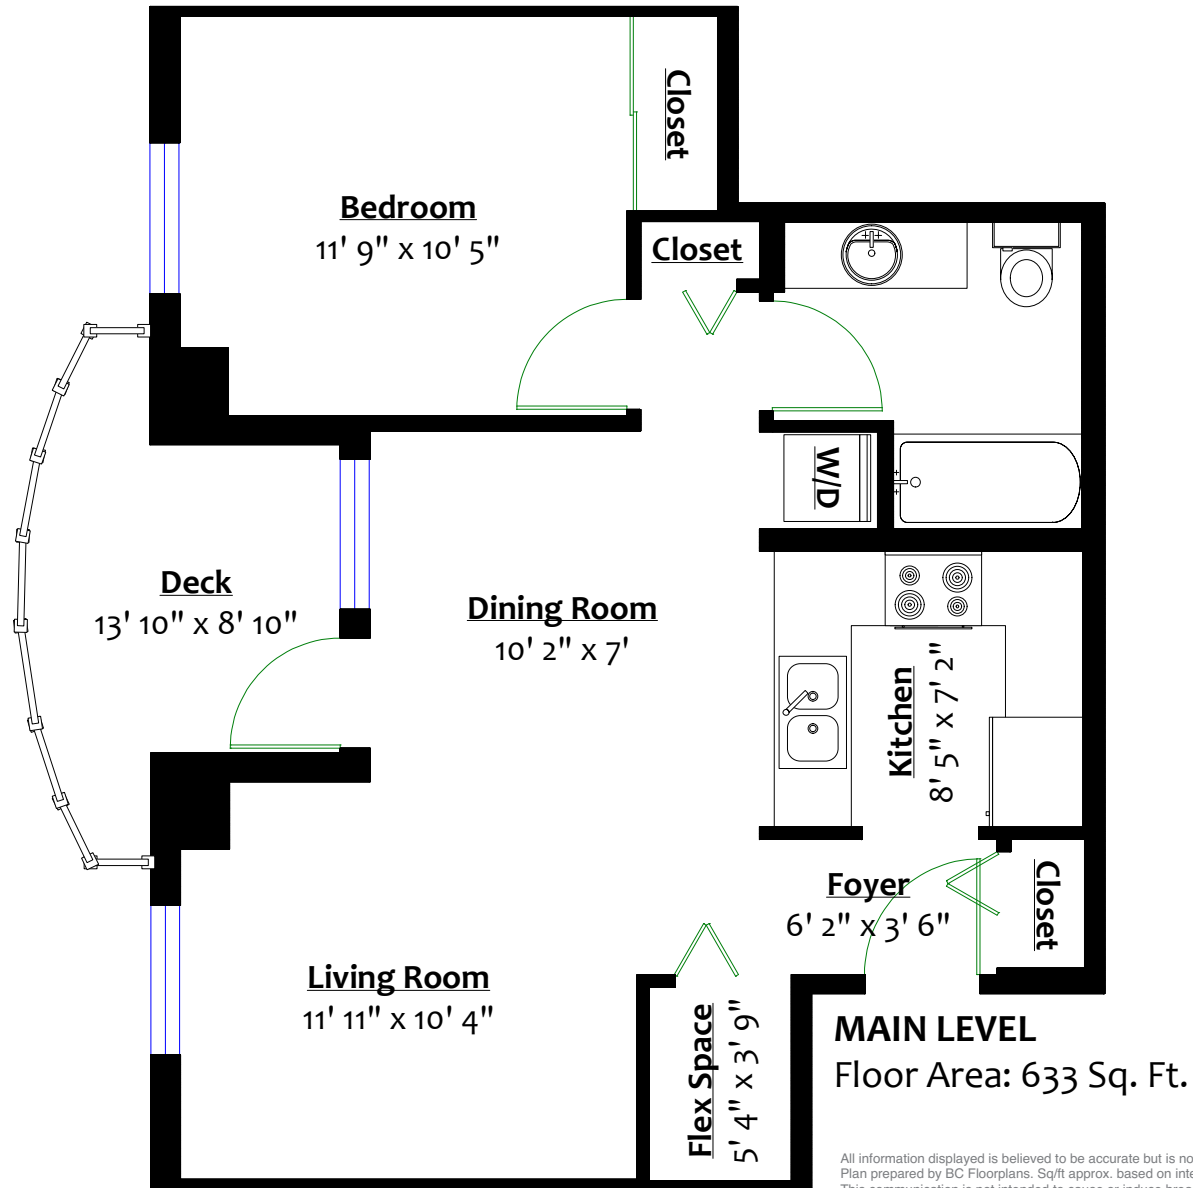

For more information
Call 604 983 2518 or visit
RealEstateNorthShore.com

704 - 121
WEST 15TH STREET
Central Lonsdale, North Vancouver