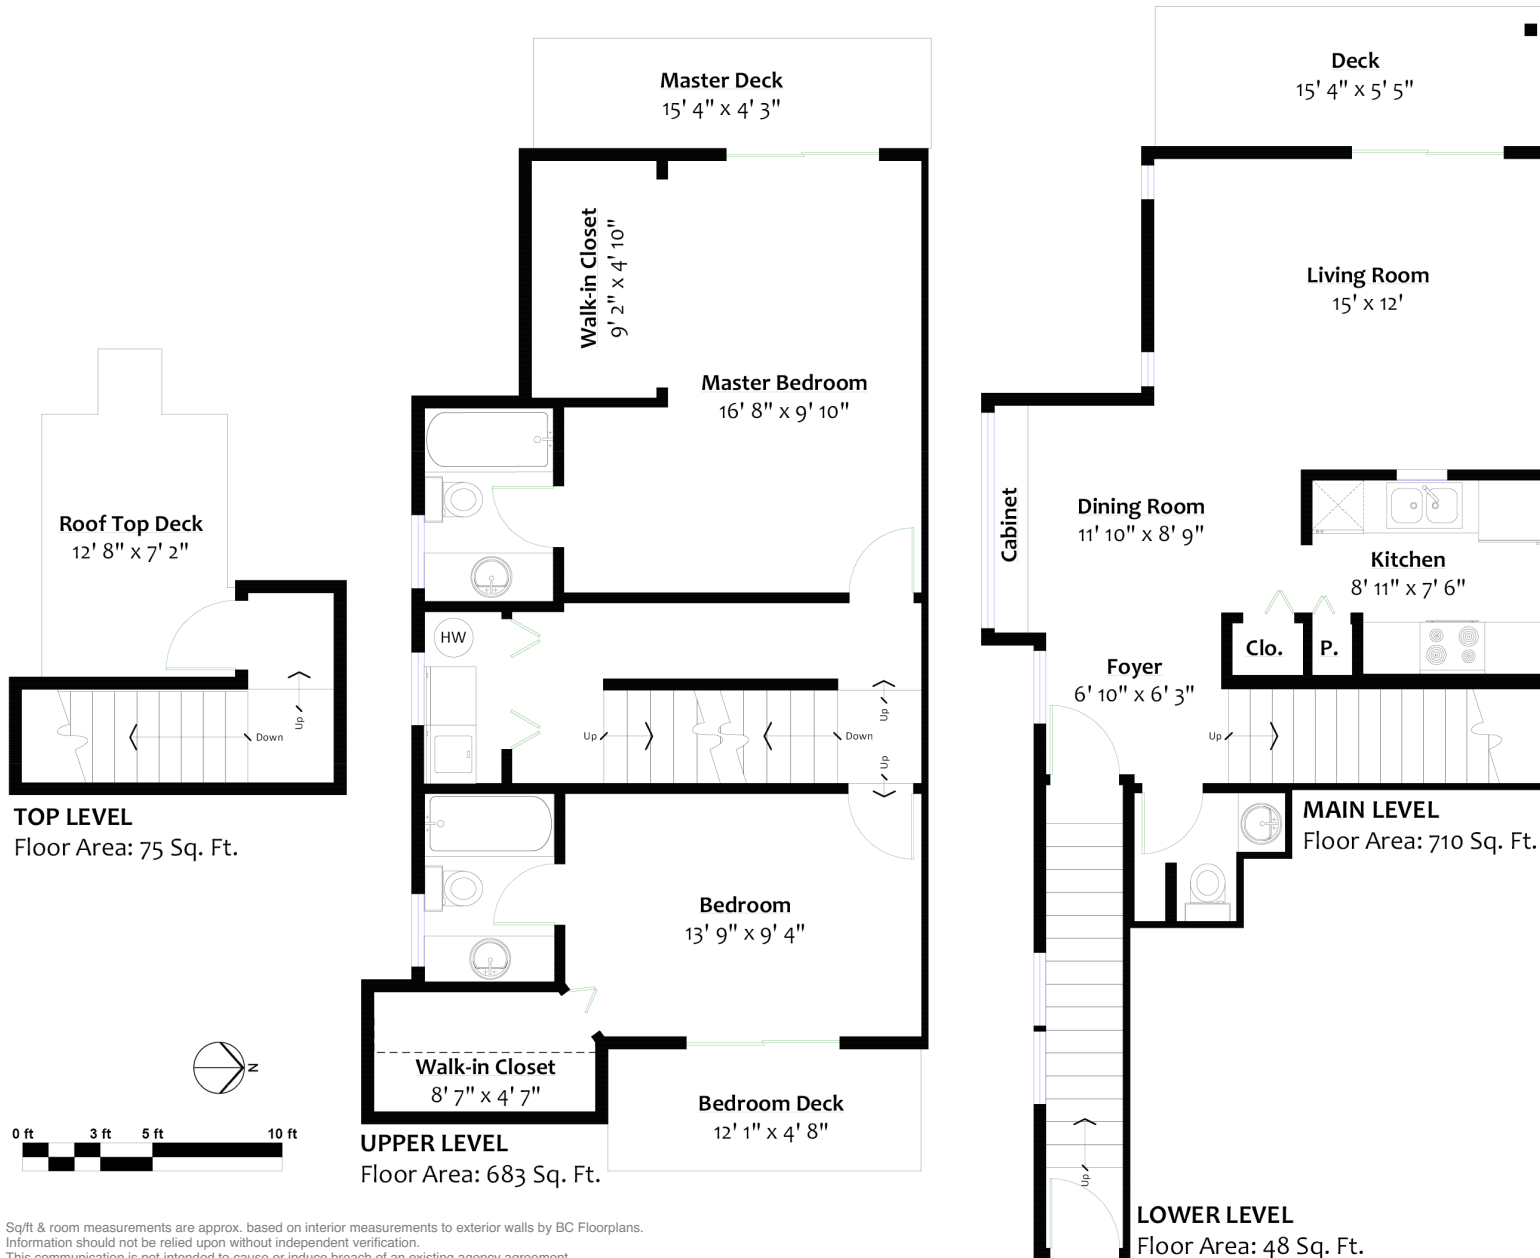

For more information
Call 604 983 2518 or visit
RealEstateNorthShore.com

3309 MOUNTAIN HIGHWAY

Lynn Valley, North Vancouver

Sq/ft & room measurements are approx. based on interior measurements to exterior walls by BC Floorplans. Information should not be relied upon without independent verification. This communication is not intended to cause or induce breach of an existing agency agreement.