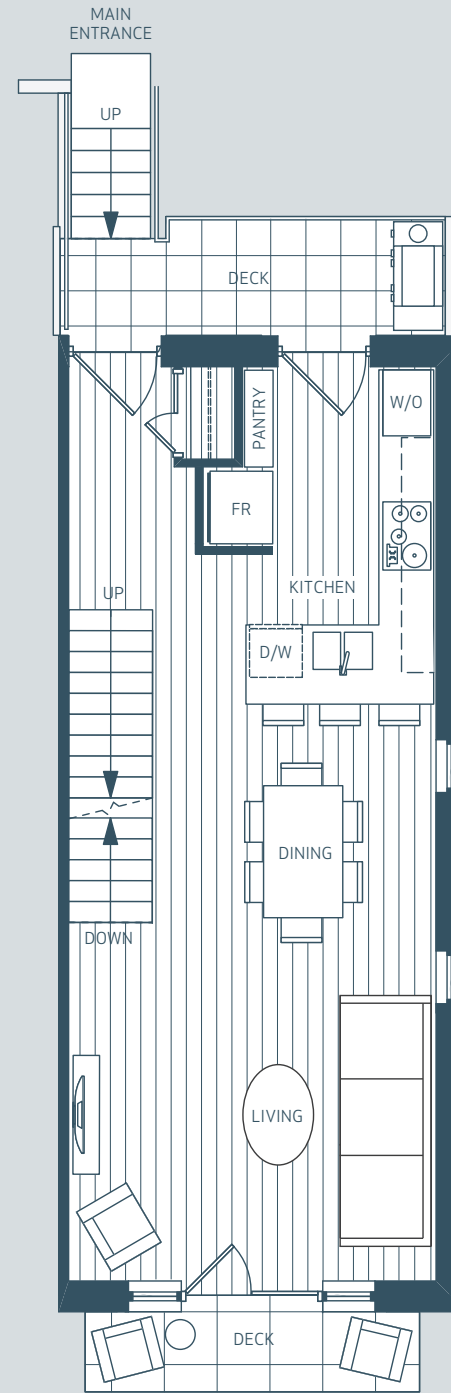

EVOLV

E 10

TH-10

3 BED, 3 BATH
1,350 sq.ft.

LOWER FLOOR

MAIN FLOOR

BEDROOM FLOOR

The traditional townhome benefits from a corner position, which invites natural light through more windows, creating a bright and airy space. The three bedrooms and three bathrooms are spread across three levels, with private decks on the top two levels. Use the lower level bedroom as a rec room or guest suite – flexibility and comfort feature throughout.