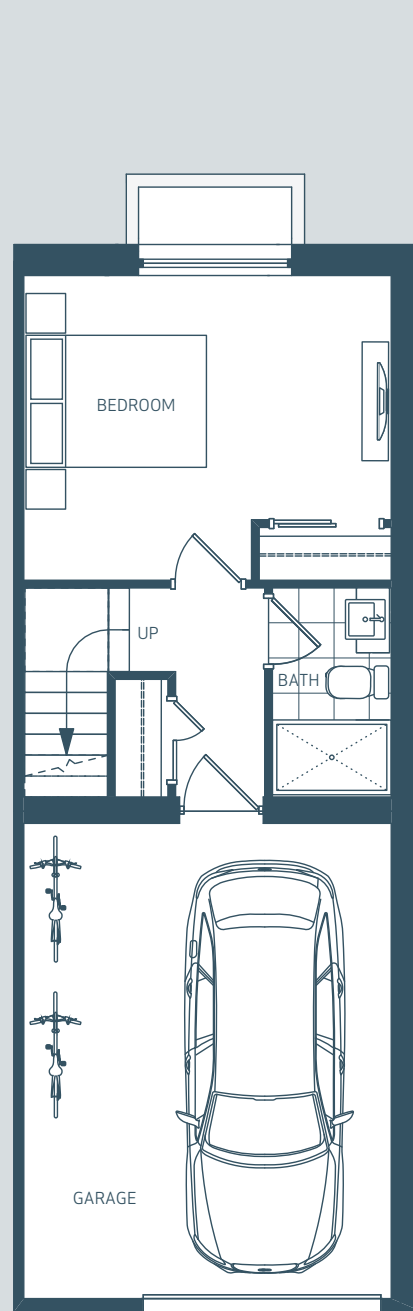

EVOLV

E 10

TH-10

3 BED, 3 BATH
1,350 sq.ft.

LOWER FLOOR

MAIN FLOOR

BEDROOM FLOOR

The traditional townhome benefits from a corner position, which invites natural light through more windows, creating a bright and airy space. The three bedrooms and three bathrooms are spread across three levels, with private decks on the top two levels. Use the lower level bedroom as a rec room or guest suite – flexibility and comfort feature throughout.