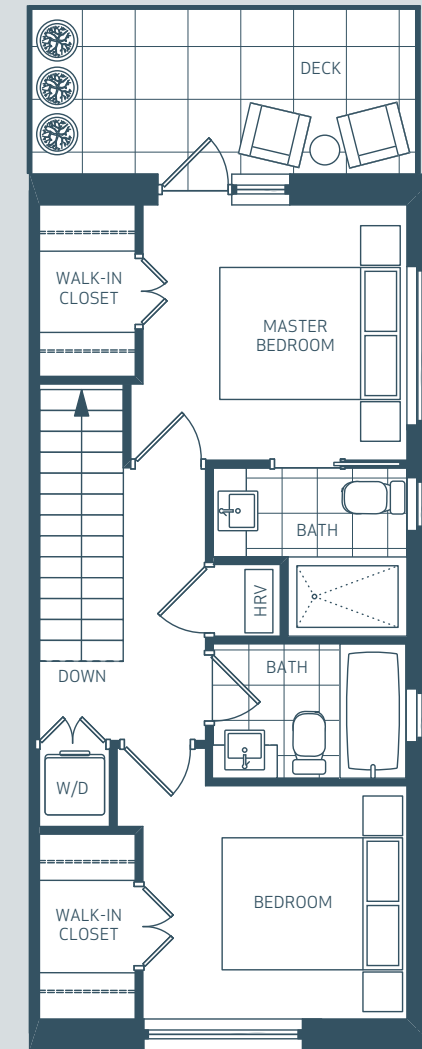

EVOLV

E 10

TH-10

3 BED, 3 BATH
1,350 sq.ft.

LOWER FLOOR

MAIN FLOOR

BEDROOM FLOOR

The traditional townhome benefits from a corner position, which invites natural light through more windows, creating a bright and airy space. The three bedrooms and three bathrooms are spread across three levels, with private decks on the top two levels. Use the lower level bedroom as a rec room or guest suite – flexibility and comfort feature throughout.