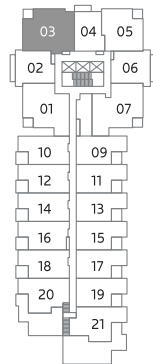

T-G

955 SQ FT
2 BED

UNITS

403, 503, 603, 703, 803, 903, 1003, 1103,
1203, 1403, 1503, 1603, 1703

LOCAL

ON LONSDALE

LEVEL 4

LEVEL 5

LEVEL 6

LEVEL 7

LEVELS 8 TO 17