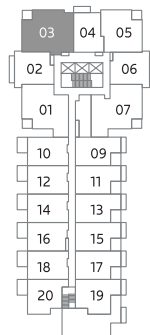

T-G

955 SQ FT
2 BED

UNITS

403, 503, 603, 703, 803, 903, 1003, 1103,
1203, 1403, 1503, 1603, 1703

LOCAL

ON LONSDALE

LEVEL 4

LEVEL 5

LEVEL 6

LEVEL 7

LEVELS 8 TO 17