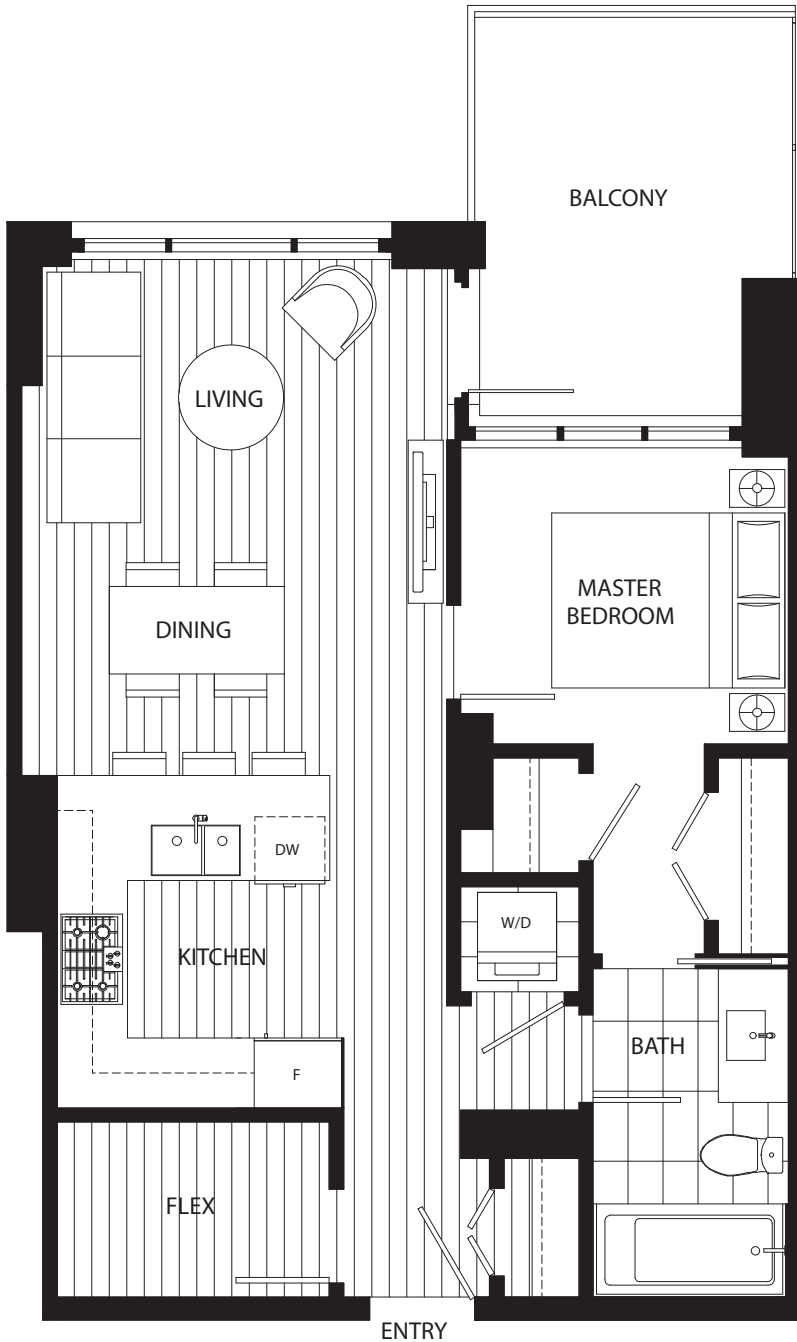

THE RESIDENCES

AT LYNN VALLEY

BUILDING E
1 BED 1 BATH

SUITE TYPE B

1 BED

1 BATH

581-582 sqft.

LEVEL 3-4

THE RESIDENCES

AT LYNN VALLEY

BUILDING E
1 BED + DEN 1 BATH

SUITE TYPE C
1 BED + DEN
1 BATH
649 sqft.

LEVEL 5

THE RESIDENCES

AT LYNN VALLEY

BUILDING E
2 BED + 2 BATH

SUITE TYPE D

2 BED

2.5 BATH

1,159–1,179 sqft.

LEVEL 5

LEVEL 3-4

LEVEL 2

LEVEL 1