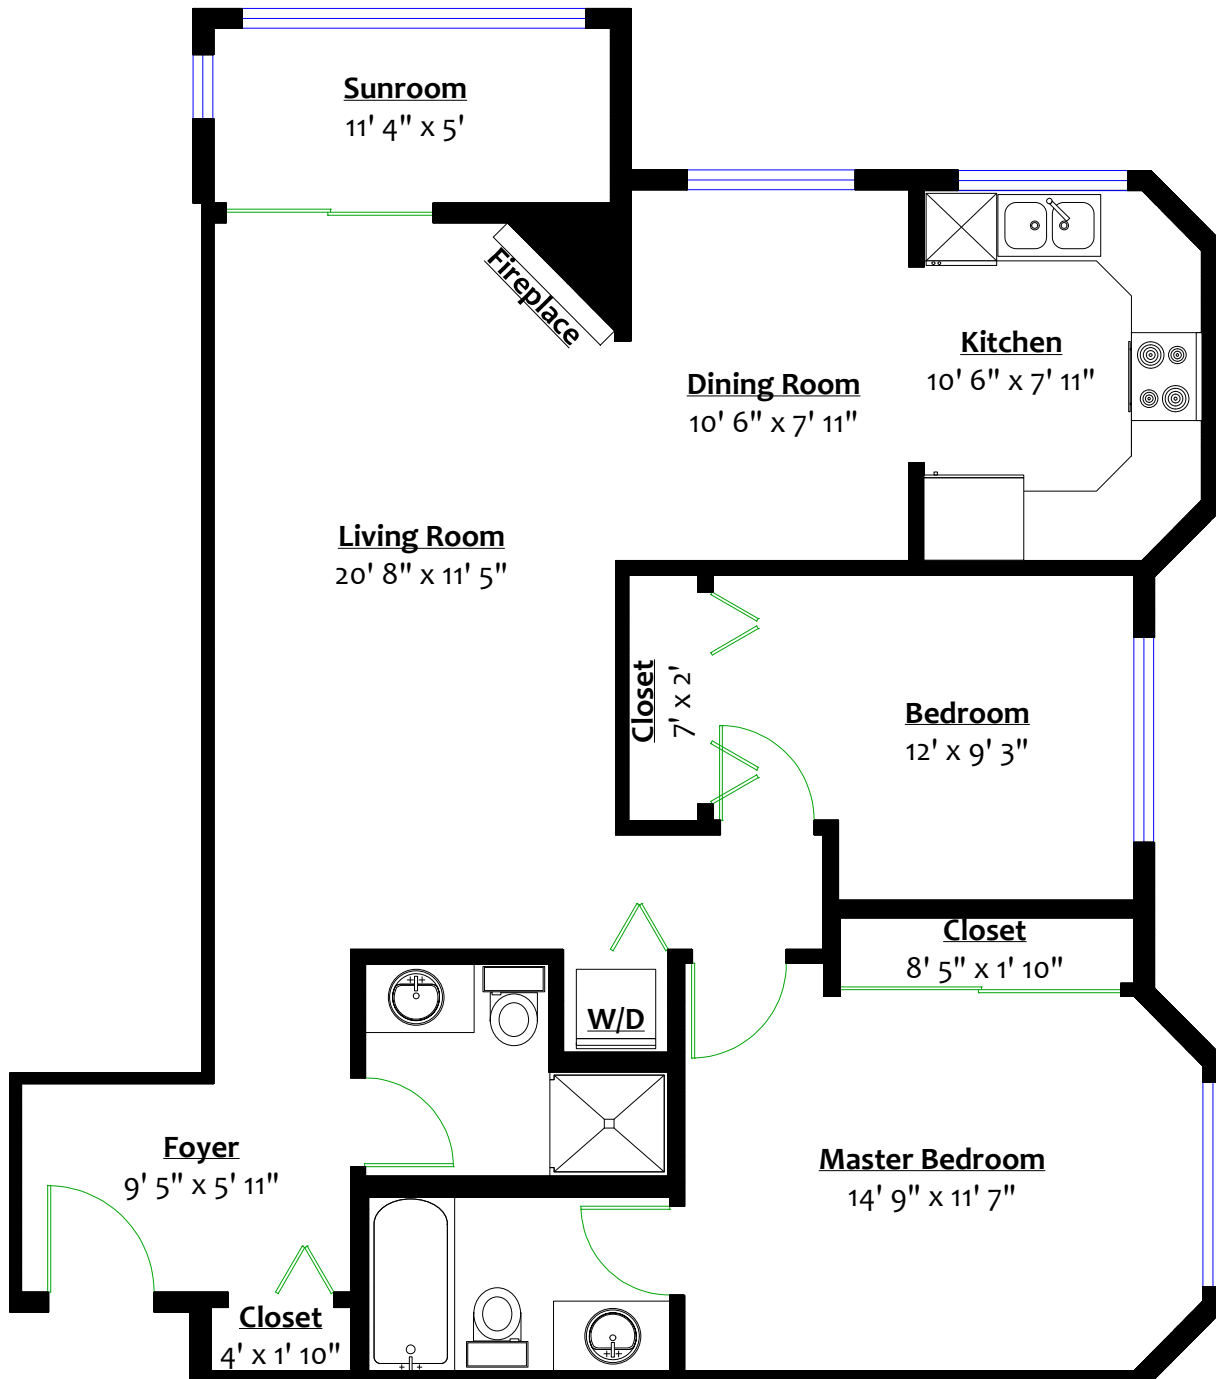

For more information
Call **604 983 2518** or visit
RealEstateNorthShore.com

209-175
EAST 10TH STREET
Central Lonsdale, North Vancouver

Totals**

Main Level: 1,060 sq. ft.

** Approx. based on interior measurements to exterior walls
** Total square footage not taken from original blueprints