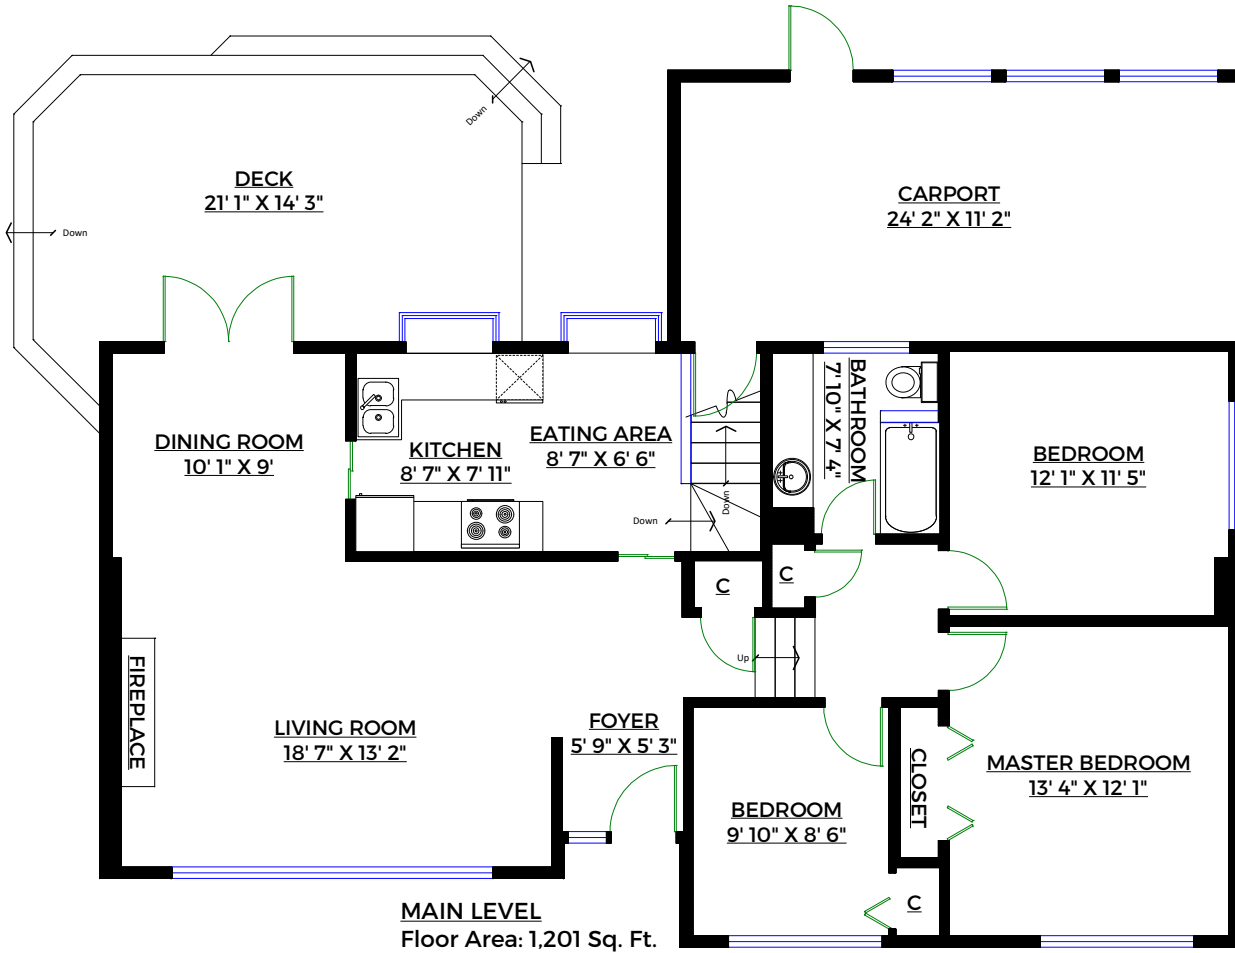

For more info
 Call 604 983 2518 or visit
RealEstateNorthShore.com

1042 KENNEDY AVENUE
 Edgemont Village

MEASUREMENTS**

Main Level: 1,201 sq/ft
 Lower Level: 560 sq/ft
 TOTAL: 1,761 sq/ft
 Unfin 29 sq/ft
 GRAND TOTAL: 1,790 sq/ft

OTHER AREAS

Carport 289 sq/ft
 Deck 290 sq/ft

** Approx. based on interior measurements to exterior walls
 ** Total square footage not taken from original blueprints